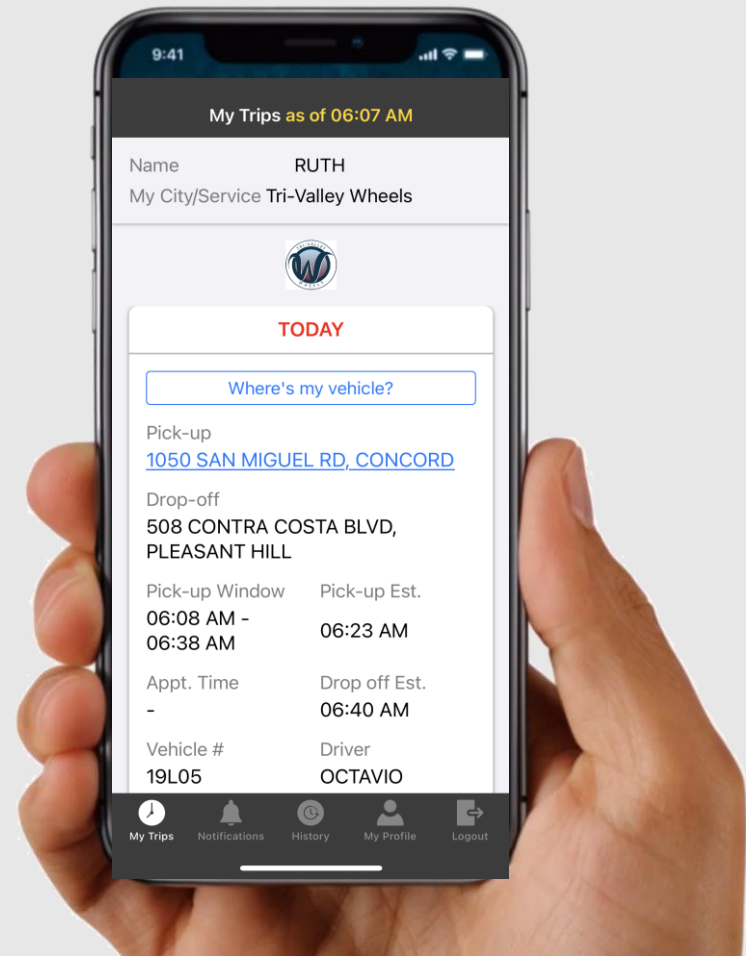

My Transit Manager

- **WWW.MyTransitManager.COM**
- **Apple: My Transit Manager from Transdev Services, Inc.**

- **Android: My Transit Manager from Transdev North America, Inc.**

My Scheduled Trips

- See trips scheduled for today and future days
- View vehicle location for trips with pickups in the next hour
- View vehicle location for trips in progress (Caregiver can monitor drop-off)

Get Information on Active Pickups

- **Estimated Pickup time based on latest Trapeze GPS data**
- **See assigned vehicle number**
- **See driver first name**
- **Watch vehicle as it approaches pickup/dropoff location**