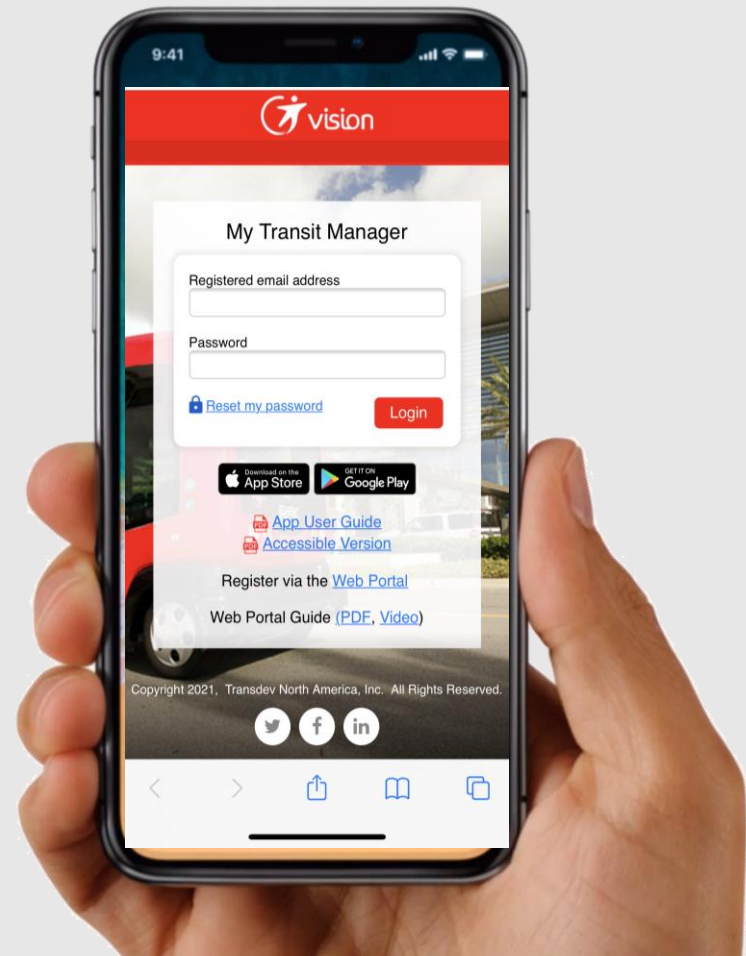

My Transit Manager

- **WWW.MyTransitManager.COM**
- **Apple: My Transit Manager from Transdev Services, Inc.**

- **Android: My Transit Manager from Transdev North America, Inc.**

My Scheduled Trips

- See trips scheduled for today and future days
- View vehicle location for trips with pickups in the next hour
- View vehicle location for trips in progress (Caregiver can monitor drop-off)

Get Information on Active Pickups

- **Estimated Pickup time based on latest Trapeze GPS data**
- **See assigned vehicle number**
- **See driver first name**
- **Watch vehicle as it approaches pickup/dropoff location**