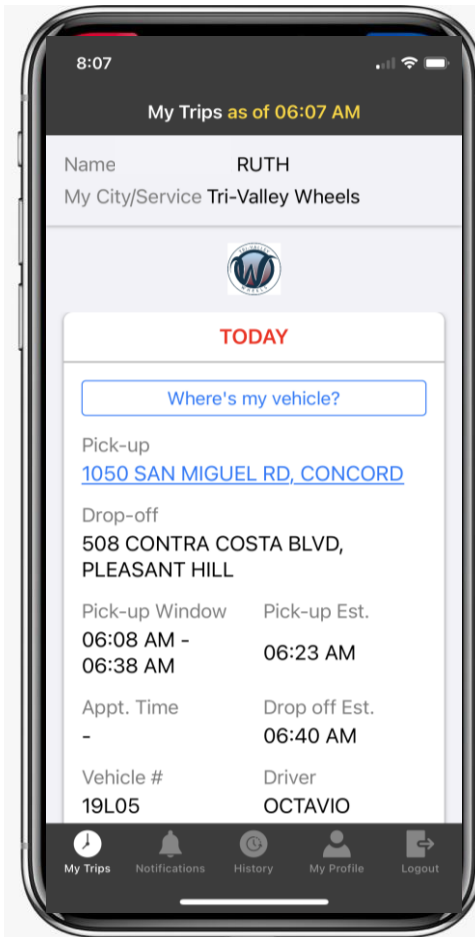

My Transit Manager

- **WWW.MyTransitManager.COM**
- **Apple: My Transit Manager from Transdev Services, Inc.**

- **Android: My Transit Manager from Transdev North America, Inc.**

My Scheduled Trips

- See trips scheduled for today and future days
- View vehicle location for trips with pickups in the next hour
- View vehicle location for trips in progress (Caregiver can monitor drop-off)

Get Information on Active Pickups

- **Estimated Pickup time based on latest Trapeze GPS data**
- **See assigned vehicle number**
- **See driver first name**
- **Watch vehicle as it approaches pickup/dropoff location**