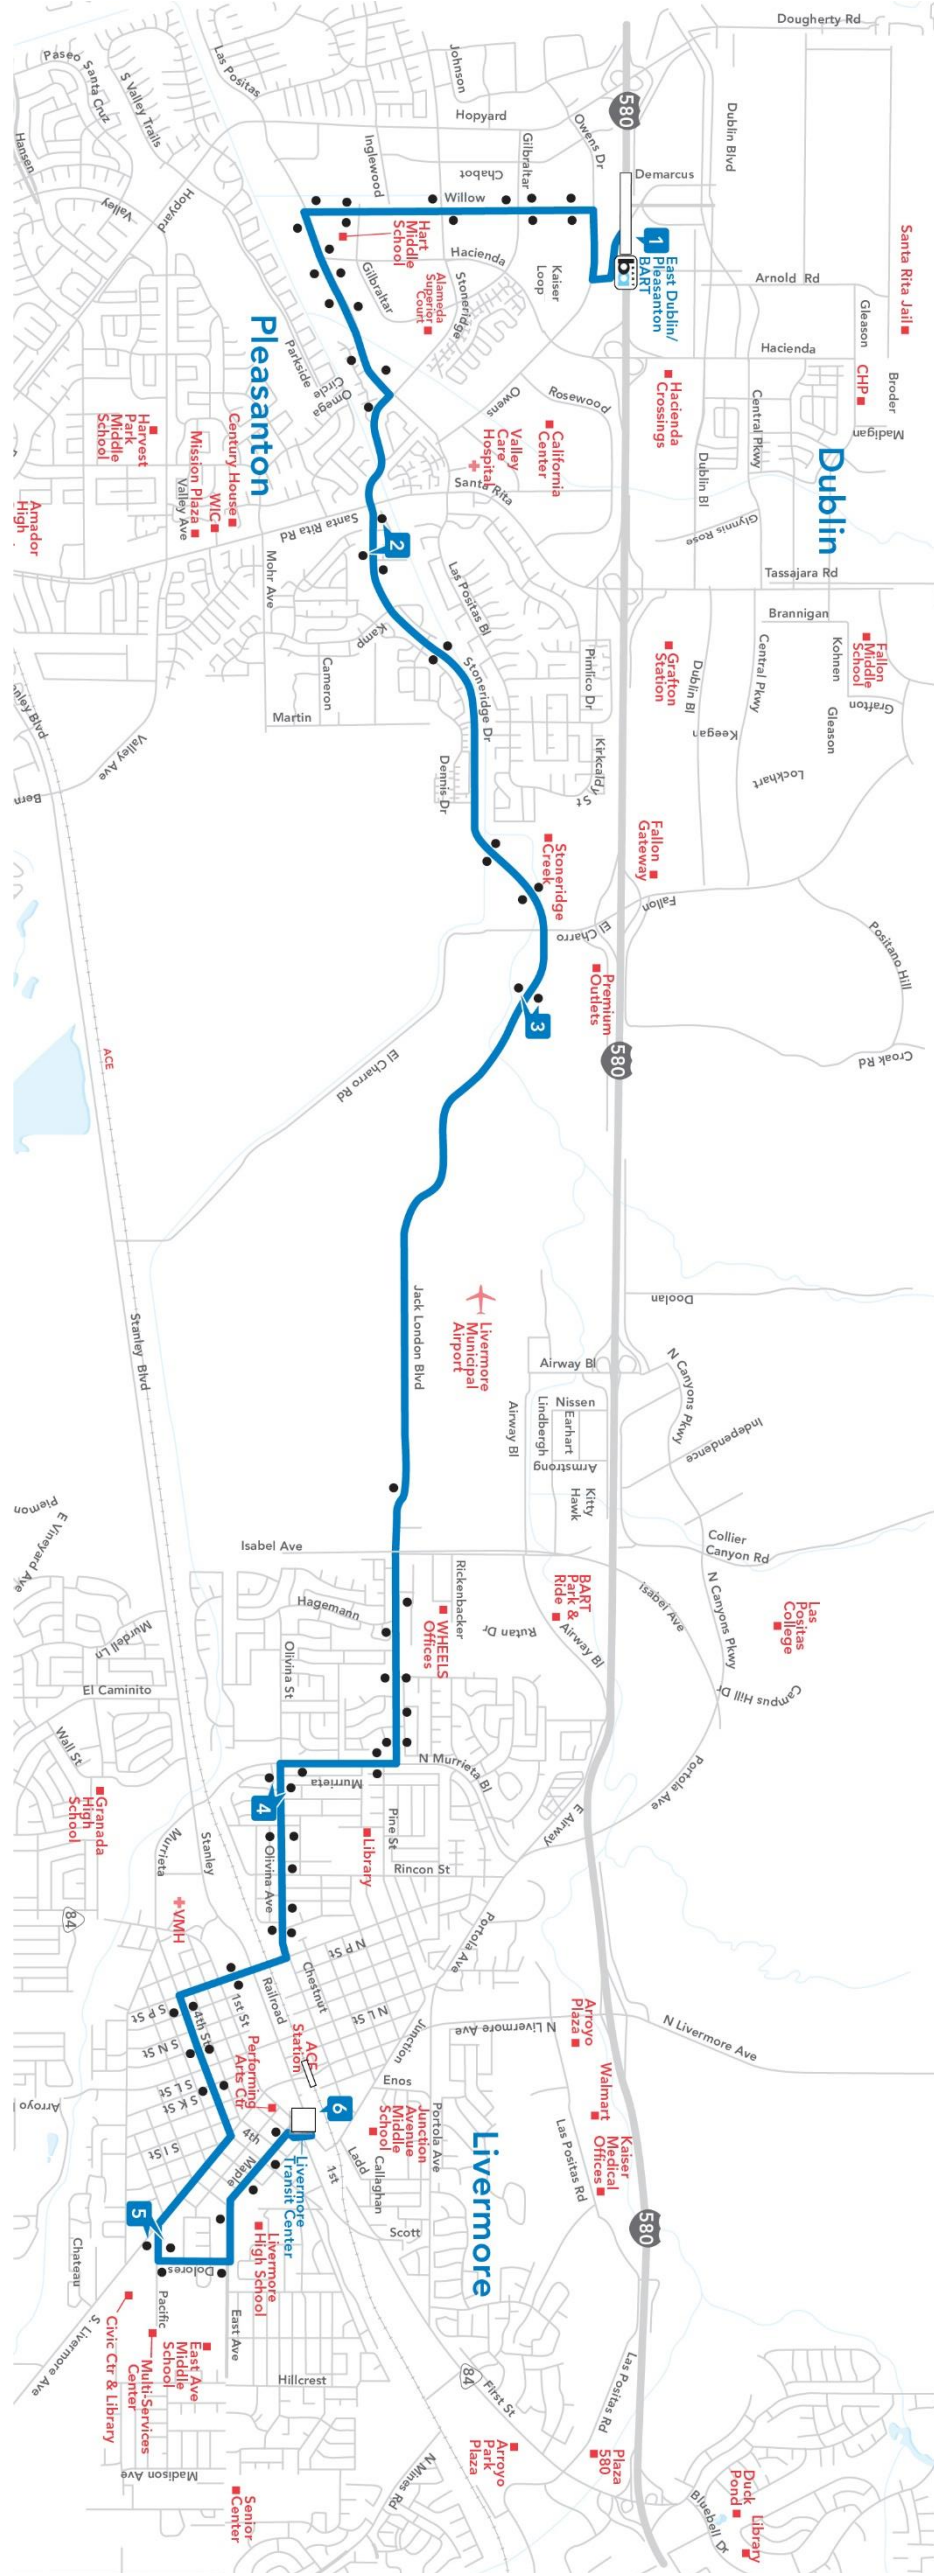

# Route 14

## Dublin/Pleasanton BART/Livermore Transit Center

Spring 2021

**Daily Schedule Eastbound**

1	2	3	4	5	6
E BART Station	Stoneridge & Santa Rita	S.F. Premium Outlets	Olivina & Murrieta	Pacific & Delores	Transit Center
8:02 AM	8:11 AM	8:17 AM	8:26 AM	8:36 AM	8:43 AM
9:02 AM	9:11 AM	9:17 AM	9:26 AM	9:36 AM	9:43 AM
10:02 AM	10:11 AM	10:17 AM	10:26 AM	10:36 AM	10:43 AM
11:02 AM	11:11 AM	11:17 AM	11:26 AM	11:36 AM	11:43 AM
12:02 PM	12:11 PM	12:17 PM	12:26 PM	12:36 PM	12:43 PM
1:02 PM	1:11 PM	1:17 PM	1:26 PM	1:36 PM	1:43 PM
2:02 PM	2:11 PM	2:17 PM	2:26 PM	2:36 PM	2:43 PM
3:02 PM	3:11 PM	3:17 PM	3:26 PM	3:36 PM	3:43 PM
4:02 PM	4:11 PM	4:17 PM	4:26 PM	4:36 PM	4:43 PM
5:02 PM	5:11 PM	5:17 PM	5:26 PM	5:36 PM	5:43 PM
6:02 PM	6:11 PM	6:17 PM	6:26 PM	6:36 PM	6:43 PM
7:02 PM	7:11 PM	7:17 PM	7:26 PM	7:36 PM	7:43 PM
8:02 PM	8:11 PM	8:17 PM	8:26 PM	8:36 PM	8:43 PM
9:02 PM	9:11 PM	9:17 PM	9:26 PM	9:36 PM	9:43 PM

**Daily Schedule Westbound**

6	5	4	3	2	1
Transit Center	Pacific & Delores	Olivina & Murrieta	S.F. Premium Outlets	Stoneridge & Santa Rita	E BART Station
7:51 AM	7:56 AM	8:06 AM	8:15 AM	8:22 AM	8:32 AM
8:51 AM	8:56 AM	9:06 AM	9:15 AM	9:22 AM	9:32 AM
9:51 AM	9:56 AM	10:06 AM	10:15 AM	10:22 AM	10:32 AM
10:51 AM	10:56 AM	11:06 AM	11:15 AM	11:22 AM	11:32 AM
11:51 AM	11:56 AM	12:06 PM	12:15 PM	12:22 PM	12:32 PM
12:51 PM	12:56 PM	1:06 PM	1:15 PM	1:22 PM	1:32 PM
1:51 PM	1:56 PM	2:06 PM	2:15 PM	2:22 PM	2:32 PM
2:51 PM	2:56 PM	3:06 PM	3:15 PM	3:22 PM	3:32 PM
3:51 PM	3:56 PM	4:06 PM	4:15 PM	4:22 PM	4:32 PM
4:51 PM	4:56 PM	5:06 PM	5:15 PM	5:22 PM	5:32 PM
5:51 PM	5:56 PM	6:06 PM	6:15 PM	6:22 PM	6:32 PM
6:51 PM	6:56 PM	7:06 PM	7:15 PM	7:22 PM	7:32 PM
7:51 PM	7:56 PM	8:06 PM	8:15 PM	8:22 PM	8:32 PM
8:51 PM	8:56 PM	9:06 PM	9:15 PM	9:22 PM	9:32 PM