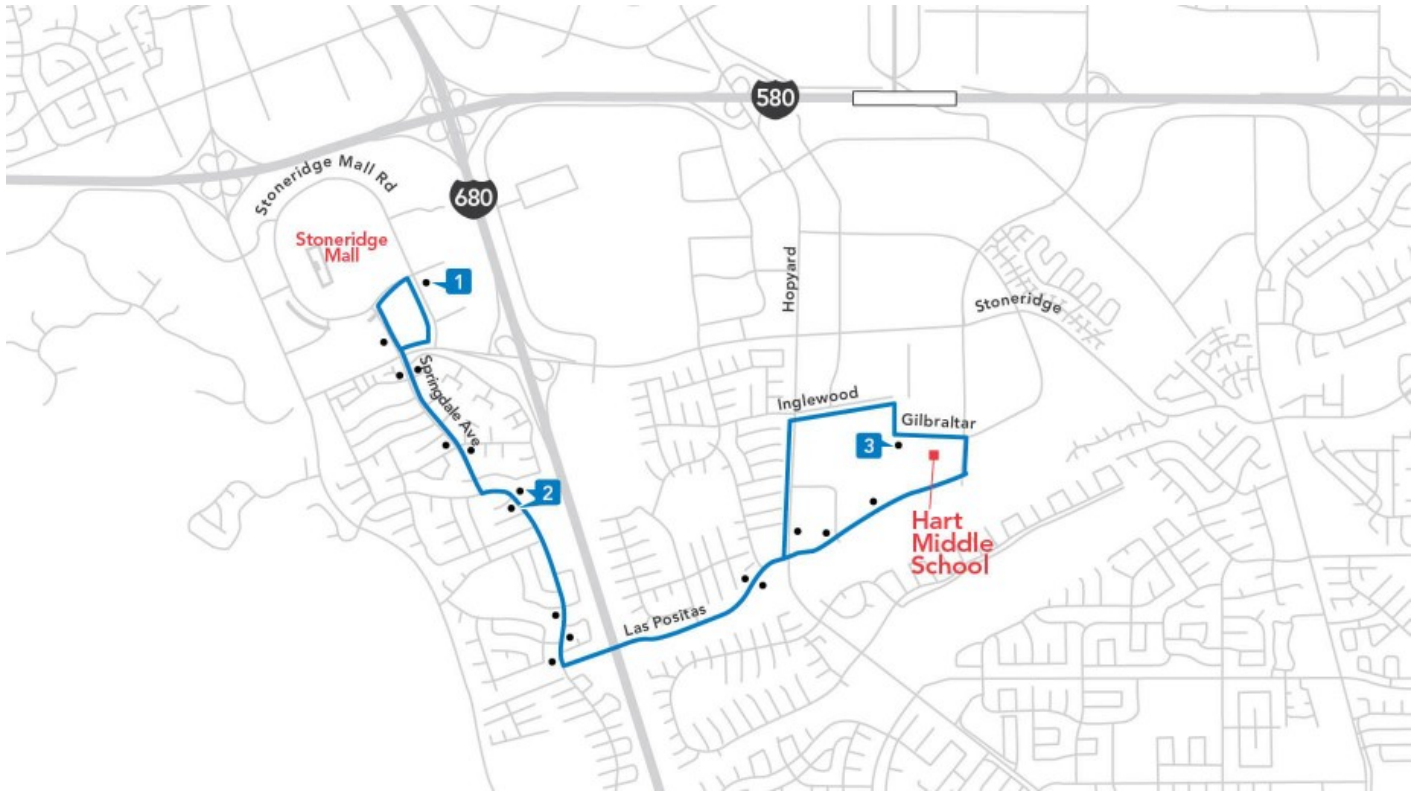

Route 603

Muirwood Park/Hart Middle School

Spring 2021 - Revised 3/3/21

	1	2	3
Morning			
	Stoneridge & McWilliams	Muirwood Park	Hart Middle School
	Tue/Fri - 7:58 AM	8:03 AM	8:13 AM
	Mon/Thu - 9:03 AM	9:08 AM	9:18 AM

	3	2	1
Afternoon			
	Hart Middle School	Muirwood Park	Stoneridge & McWilliams
	1:09 PM	1:19 PM	1:24 PM

No service on Wednesdays