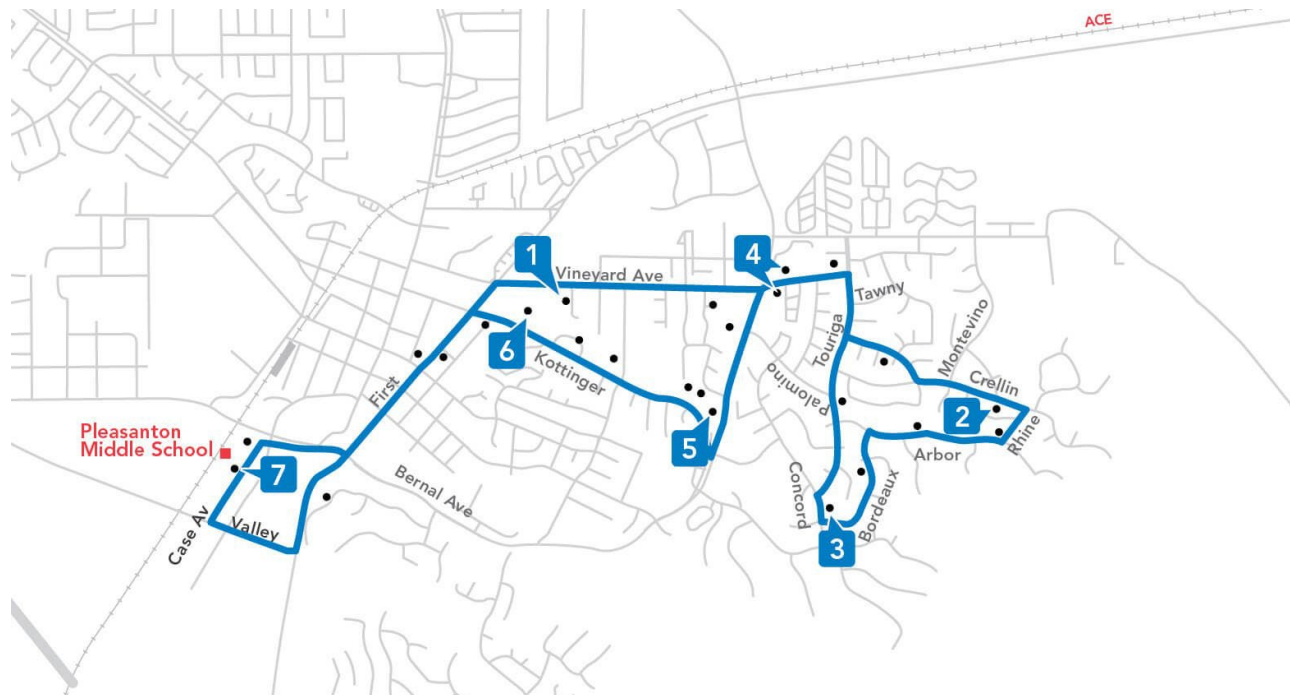

Route 606

Vintage Hills/Pleasanton Middle School

Spring 2021 – Revised 3/3/21

Morning

1	2	3	4	5	7
Vineyard & Regalia	Crellin & Cresta Blanca	Concord & Bordeaux	Tawny Park	Kottinger & Bernal	Pleasanton Middle School
Tue/Fri - 7:42 AM	7:50 AM	7:54 AM	7:58 AM	8:01 AM	8:13 AM
Mon/Thu - 8:47 AM	8:55 AM	8:59 AM	9:03 AM	9:06 AM	9:18 AM

Afternoon

7	1	2	3	4	6
Pleasanton Middle School	Vineyard & Regalia	Crellin & Cresta Blanca	Concord & Bordeaux	Tawny Park	Kottinger & Second
1:09 PM	1:19 PM	1:27 PM	1:31 PM	1:35 PM	1:40 PM

No service on Wednesdays