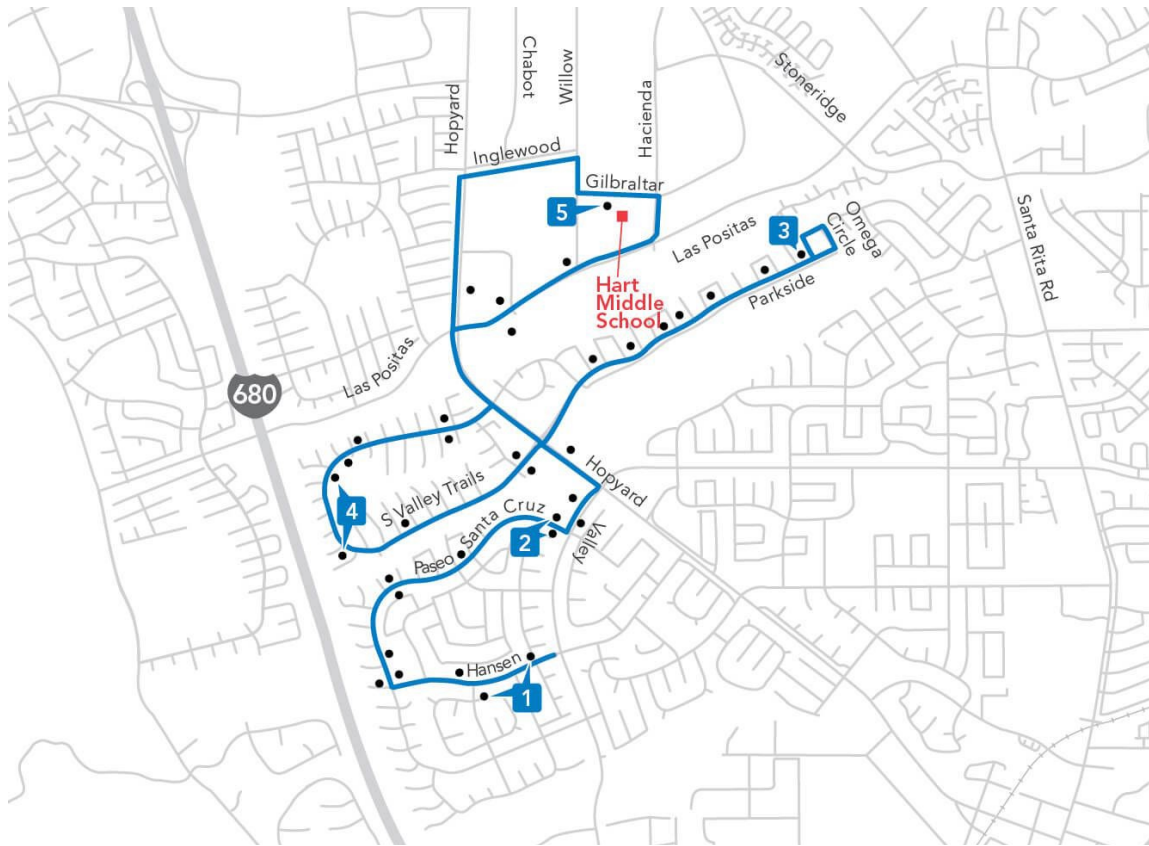

Route 609

Del Prado Park/Hart Middle School

Spring 2021 – Revised 3/3/21

Morning

1	2	3	4	5
Hansen & Valley	N Paseo Santa Cruz & Valley	Parkside & Glenda	Valley Trails Park	Hart Middle School
Tue/Fri - 7:52 AM	7:57AM	8:02 AM	8:07 AM	8:13 AM
Mon/Thu - 8:57 AM	9:02 AM	9:07 AM	9:12 AM	9:18 AM

Afternoon

5	4	3	2	1
Hart Middle School	Valley Trails Park	Parkside & Glenda	N Paseo Santa Cruz & Valley	Hansen & Valley
1:09 PM	1:15 PM	1:22 PM	1:29 PM	1:34 PM

No service on Wednesdays