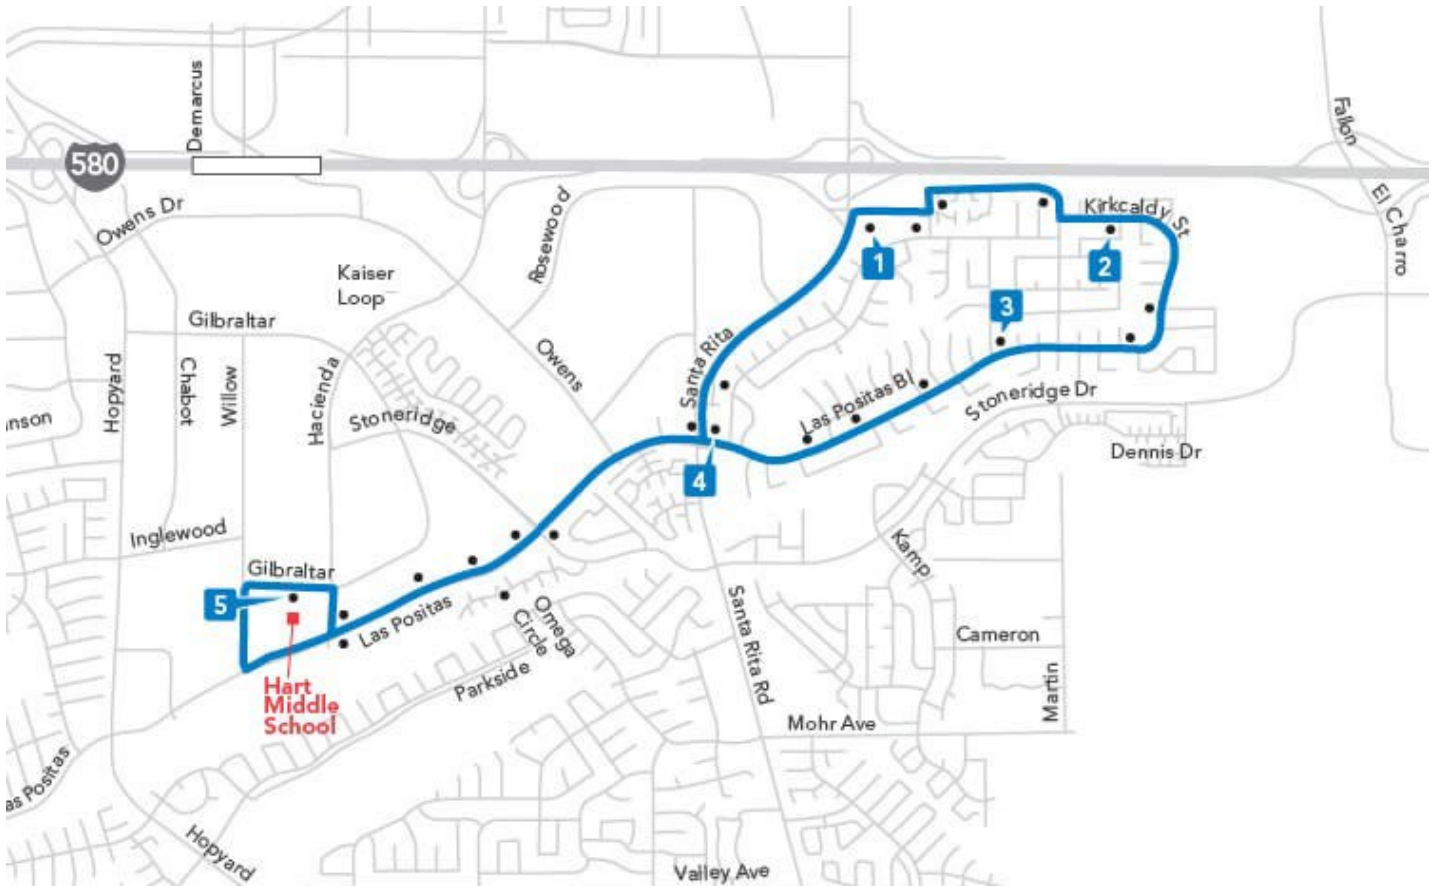

Route 610

Fairlands/Hart Middle School

Spring 2021 - Revised 3/3/21

Morning

1	2	3	4	5
Pimlico & Santa Rita	Kirkcaldy & Stacey	Las Positas & Gulfstream	Las Positas & Fairlands	Hart Middle School
Tue/Fri - 7:56 AM	7:58 AM	8:02 AM	8:05 AM	8:13AM
Mon/Thu - 9:01 AM	9:03 AM	9:07 AM	9:10 AM	9:18 AM

Afternoon

5	1	2	3	4
Hart Middle School	Pimlico & Santa Rita	Kirkcaldy & Stacey	Las Positas & Gulfstream	Las Positas & Fairlands
1:09 PM	1:20 PM	1:22 PM	1:26 PM	1:29 PM

No service on Wednesdays