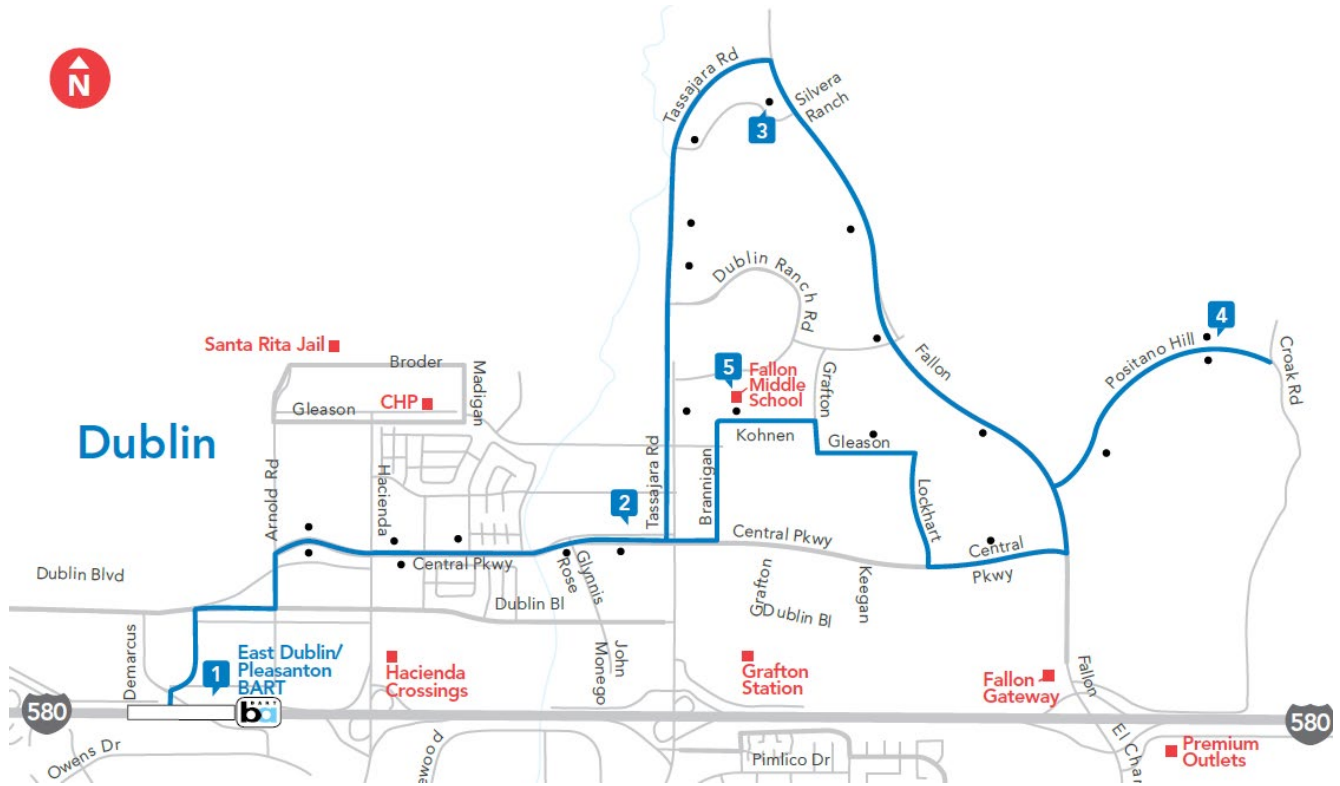

# Route 2

### Monday - Friday

1	2	3	4	4	5	2	1
E. BART Station	Central & Tassajara	Fallon & Silvera Ranch	Positano & Valentano Arrive	Positano & Valentano Depart	Fallon Middle School	Central & Tassajara	E. BART Station
						7:33 AM	7:40 AM
7:42 AM	7:48 AM	7:53 AM	8:00 AM	8:03 AM	8:13 AM		
					12:35 PM	12:38 PM	12:45 PM
12:48 PM	12:54 PM	12:59 PM	1:06 PM				

No service on Wednesdays.