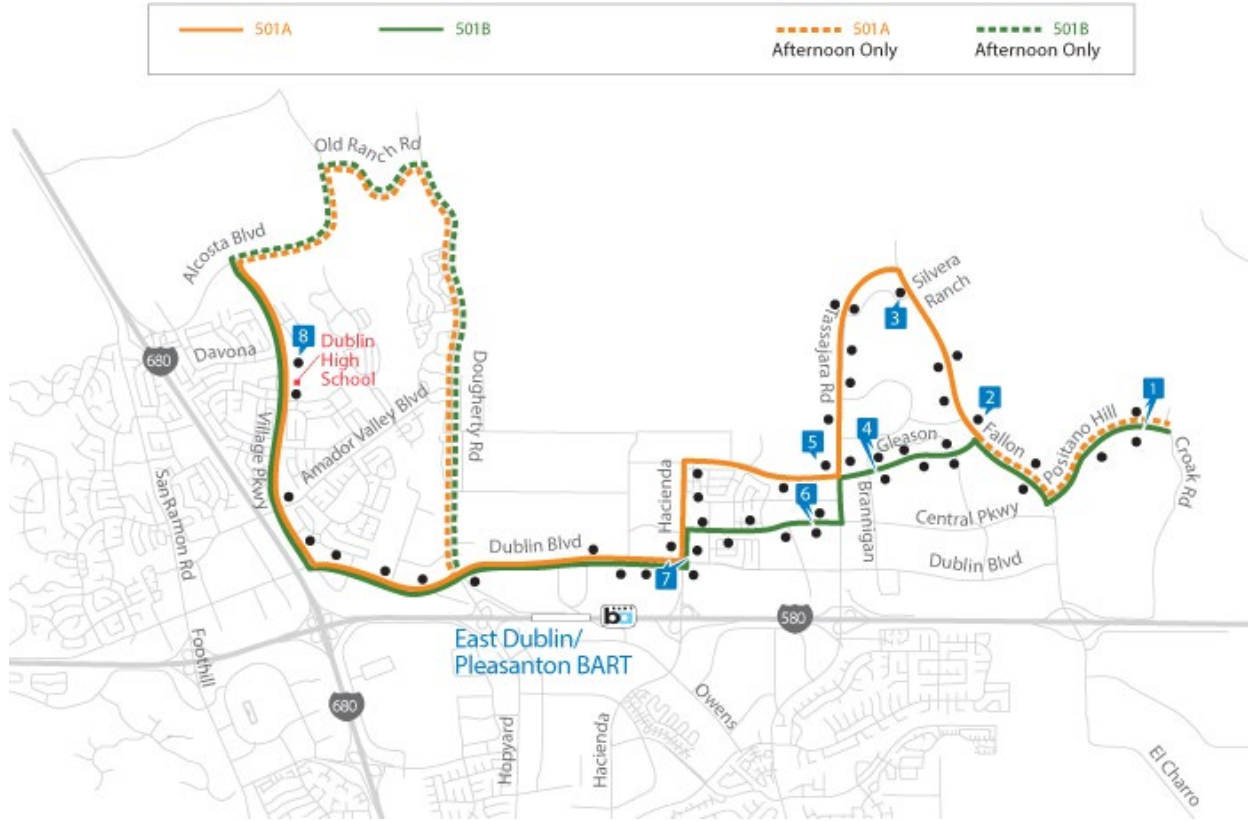

Route 501

Positano Hill/Dublin High School

Spring 2021 - Revised 4/12/21

Morning

	1	4	2	3	5	6	7	8
Route	Positano & Valentano	Gleason & Brannigan	Fallon & Antone	Fallon & Silvera Ranch	Gleason & Tassajara	Central & Tassajara	Dublin & Hacienda	Dublin High School
501A	-	-	7:42	7:45	7:51	-	7:57	8:10
501B	7:43	7:48	-	-	-	7:52	7:57	8:10

Afternoon

	8	7	6	5	3	2	4	1
Route	Dublin High School	Dublin & Hacienda	Central & Tassajara	Gleason & Tassajara	Fallon & Silvera Ranch	Fallon & Antone	Gleason & Brannigan	Positano & Valentano
501A	12:45	1:02	-	1:08	1:14	1:17	-	1:20
501B	12:45	1:02	1:07	-	-	-	1:11	1:16

No service on Wednesdays. Route 501C will not operate during the 2020-21 school year.