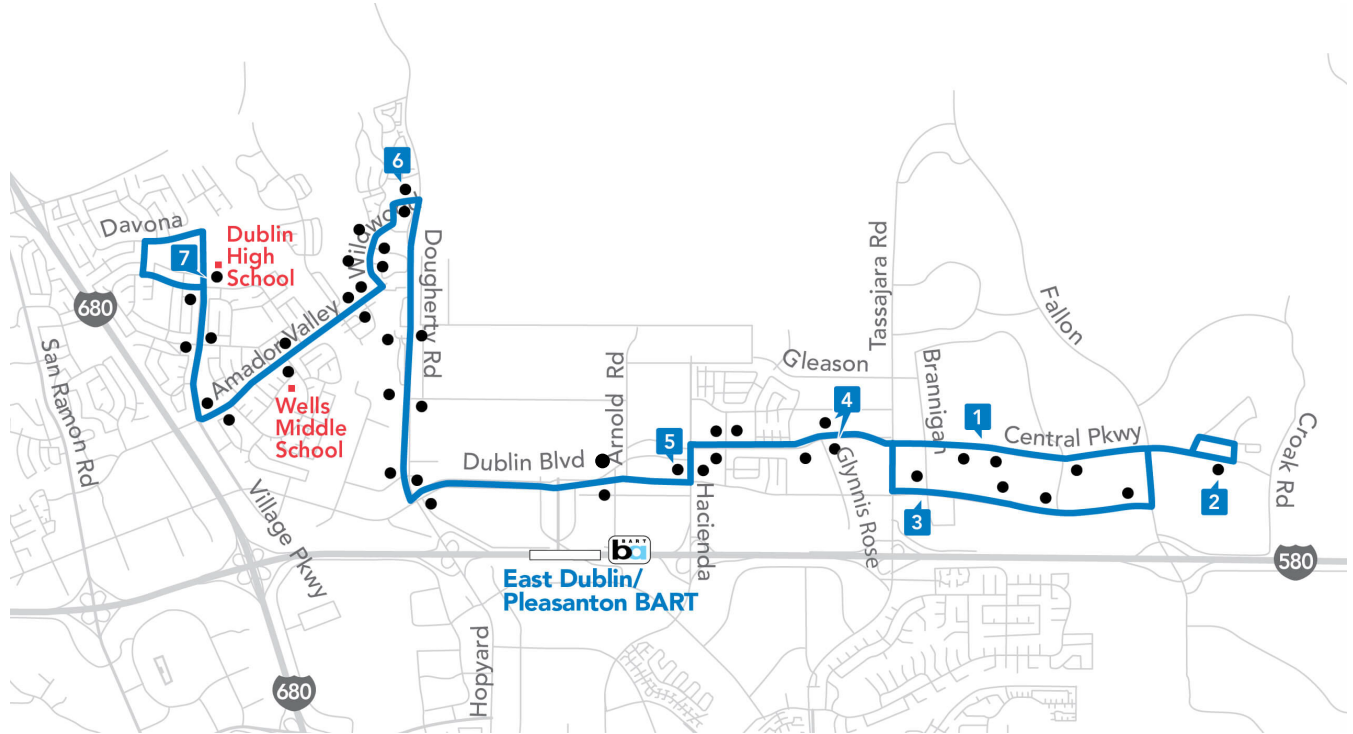

Route 502

Emerald Glen/Dublin High School

Spring 2021 - Revised 4/12/21

Morning

1	2	3	4	5	6	7
Central & Chancery	Central & Panorama	Dublin & Brannigan	Central & Tassajara	Dublin & Hacienda	Wildwood & Dougherty	Dublin High School
7:32	7:37	7:44	7:48	7:53	8:00	8:10

Afternoon

7	6	5	4	1	2	3
Dublin High School	Wildwood & Dougherty	Dublin & Hacienda	Central & Tassajara	Central & Chancery	Central & Panorama	Dublin & Brannigan
12:45	12:56	1:08	1:12	1:14	1:18	1:24

No service on Wednesdays