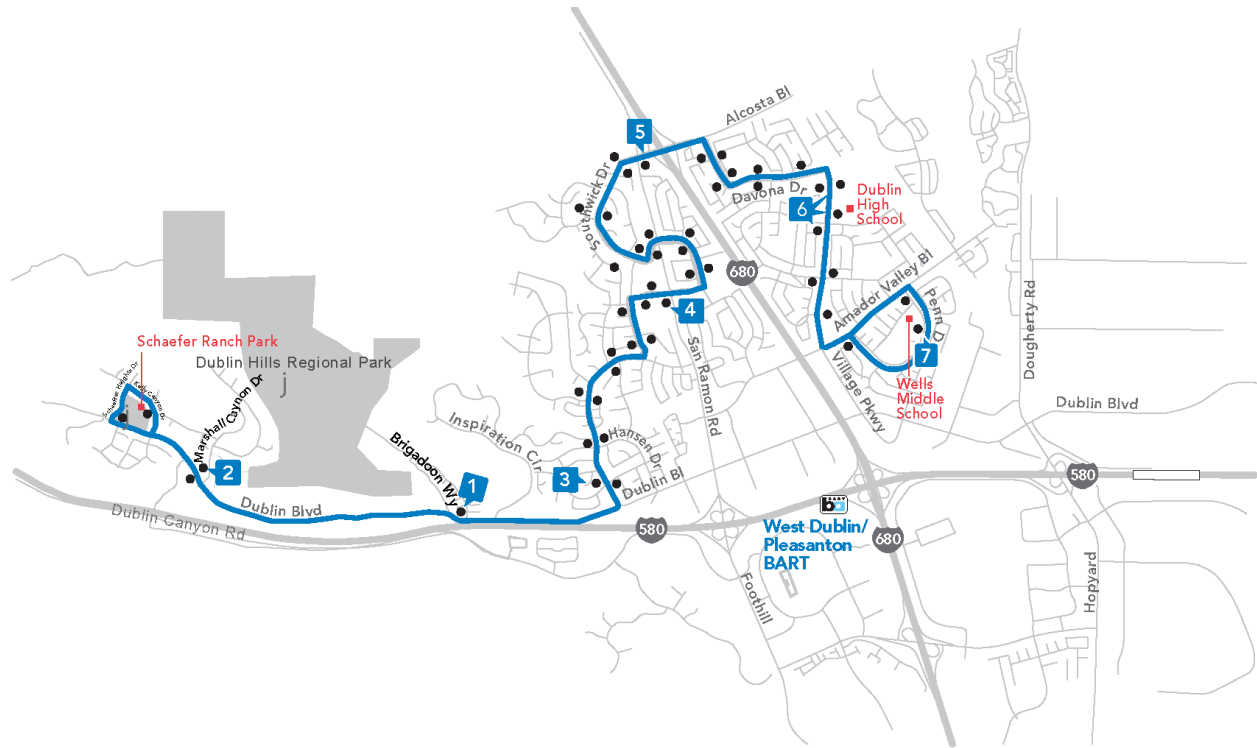

# Route 503

## Shannon Park/Dublin High School/ Wells Middle School

#### Morning

1	2	3	4	5	6	7
Dublin & Brigadoon	Dublin & Marshall Canyon WB	Silvergata & Betlen	Shannon Park	Alcosta & San Ramon	Dublin High School	Wells Middle School Arrive
7:39	7:42	7:51	7:56	8:01	8:07	8:13

#### Afternoon

7	6	5	4	3	1	2
Wells Middle School Depart	Dublin High School	Alcosta & San Ramon	Shannon Park	Silvergata & Betlen	Dublin & Brigadoon	Dublin & Marshall Canyon EB
12:39	12:45	12:51	12:56	1:01	1:03	1:13