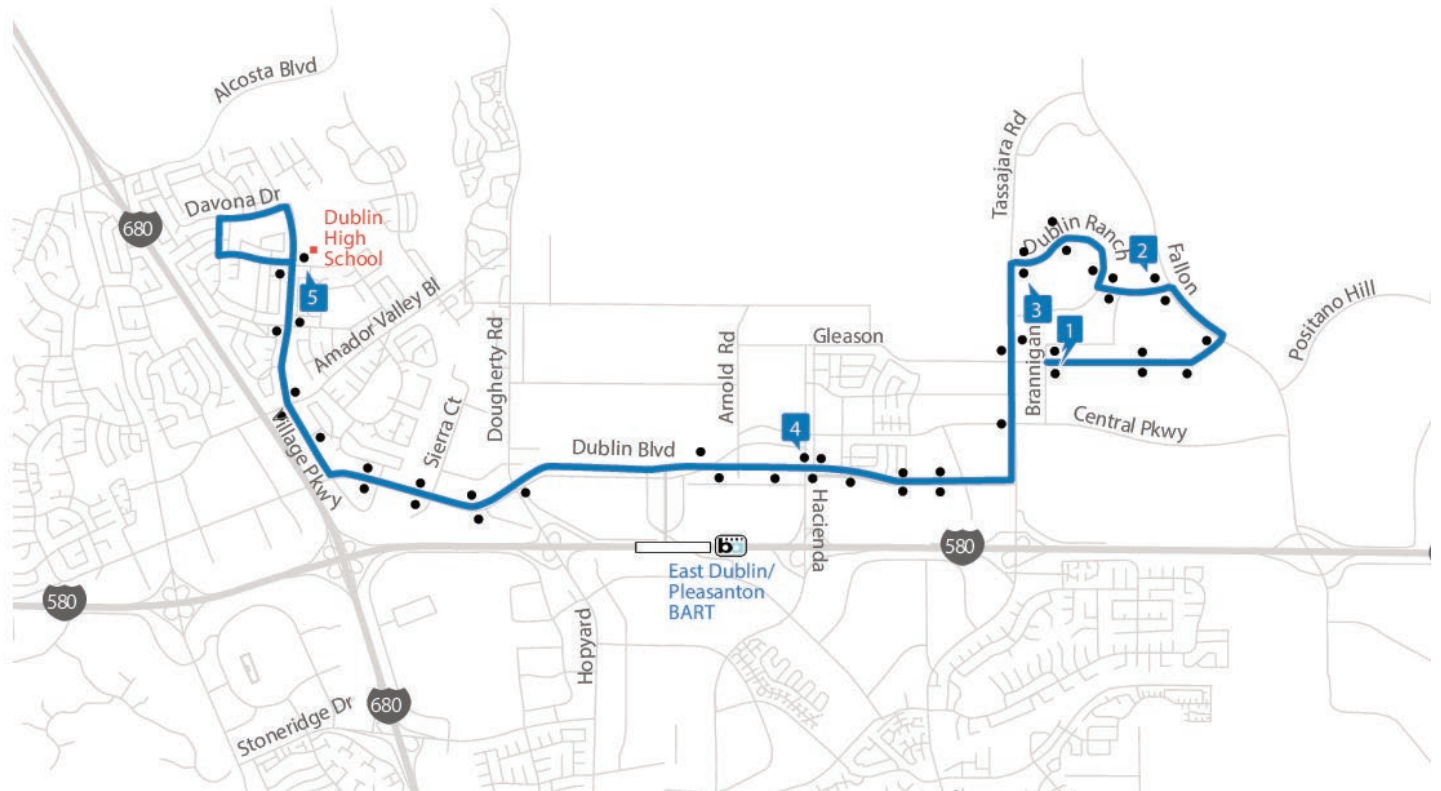

# Route 504

### Morning

1	2	3	4	5
Gleason & Brannigan	Fallon & Antone	Dublin Ranch & Shadow Hill	Dublin & Hacienda	Dublin High School Arrive
7:41	7:46	7:50	7:57	8:10

### Afternoon

5	4	3	2	1
Dublin High School Depart	Dublin & Hacienda	Dublin Ranch & Shadow Hill	Fallon & Antone	Gleason & Grafton
12:45	1:01	1:09	1:13	1:16

No service on Wednesdays.