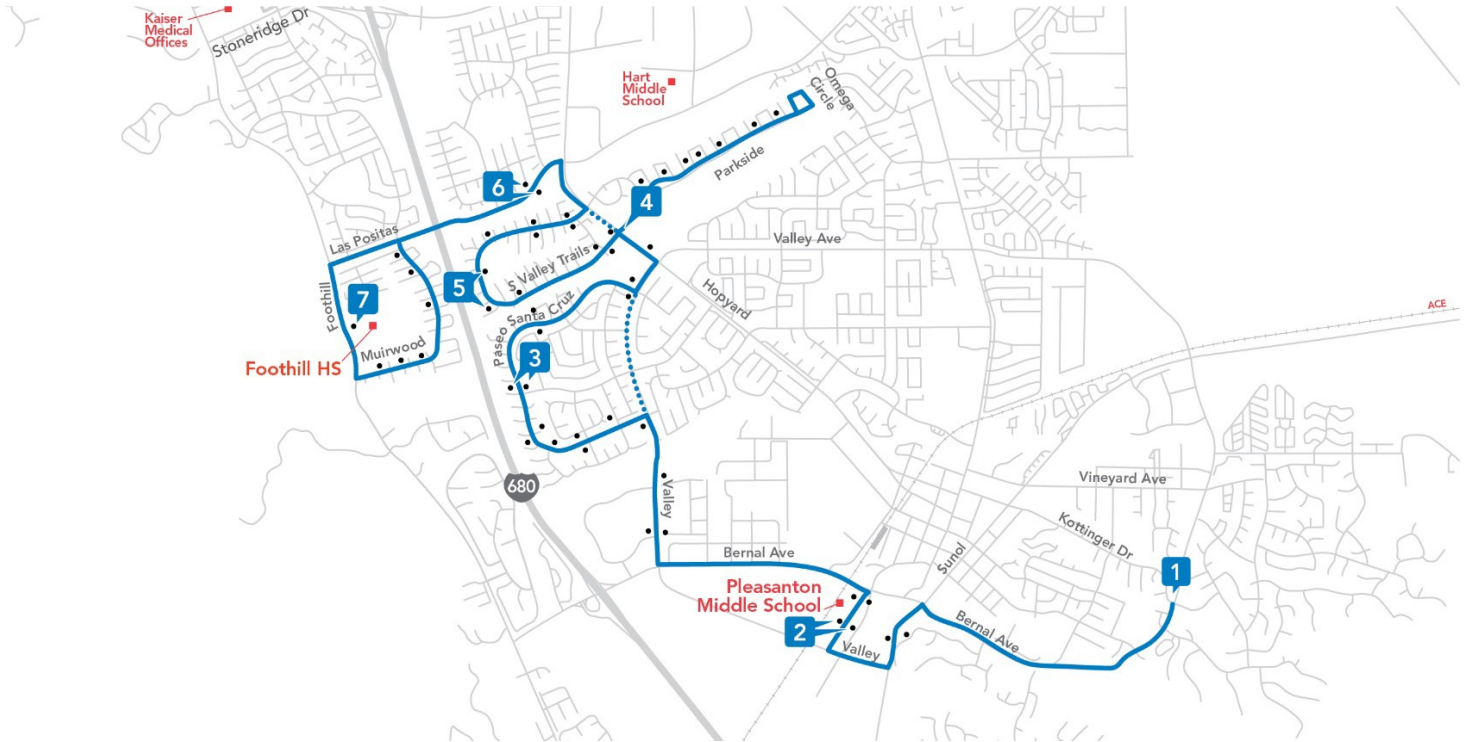

# Route 602

## Del Prado Park/Foothill High School

#### Morning

1	2	3	4	5	6	7
Bernal & Kottinger	Case Ave	Del Prado Park	Parkside & Glenda	Valley Trails Park	Las Positas & Dorman	Foothill High School
7:12 AM	7:21 AM	7:28 AM	7:38 AM	7:45 AM	7:52 AM	8:10 AM

#### Afternoon

7	6	5	4	3	2	1
Foothill High School	Las Positas & Dorman	Valley Trails Park	Parkside & Glenda	Del Prado Park	Case Ave	Bernal & Kottinger
12:30 PM	12:34 PM	12:40 PM	12:46 PM	12:54 PM	1:03 PM	1:09 PM