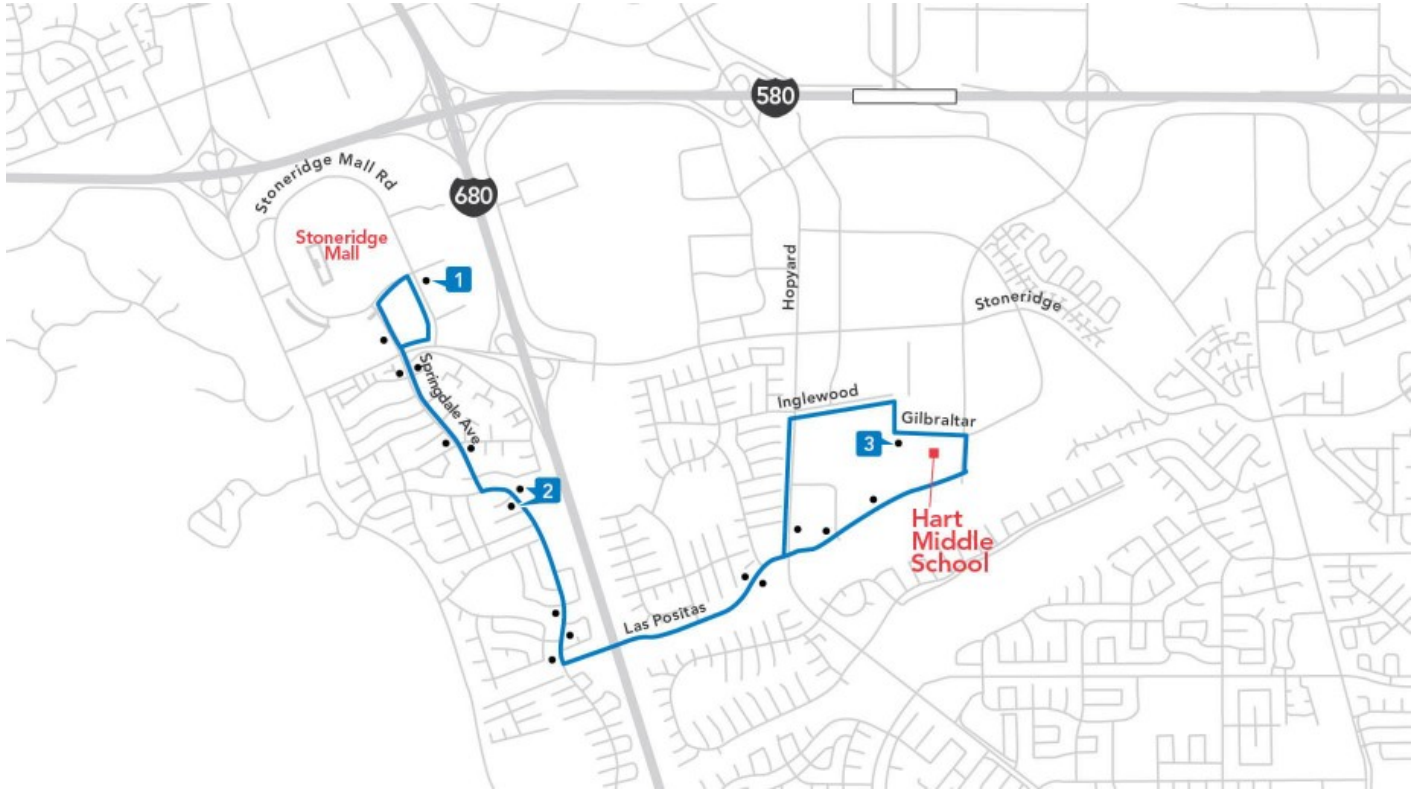

Route 603

Muirwood Park/Hart Middle School

Spring 2021 - Revised 4/12/21

	1	2	3
Morning			
	Stoneridge & McWilliams	Muirwood Park	Hart Middle School
	Tue/Fri - 7:58 AM	8:03 AM	8:13 AM
	Mon/Thu - 9:03 AM	9:08 AM	9:18 AM

	3	2	1
Afternoon			
	Hart Middle School	Muirwood Park	Stoneridge & McWilliams
	12:55 PM	1:05 PM	1:10 PM

No service on Wednesdays