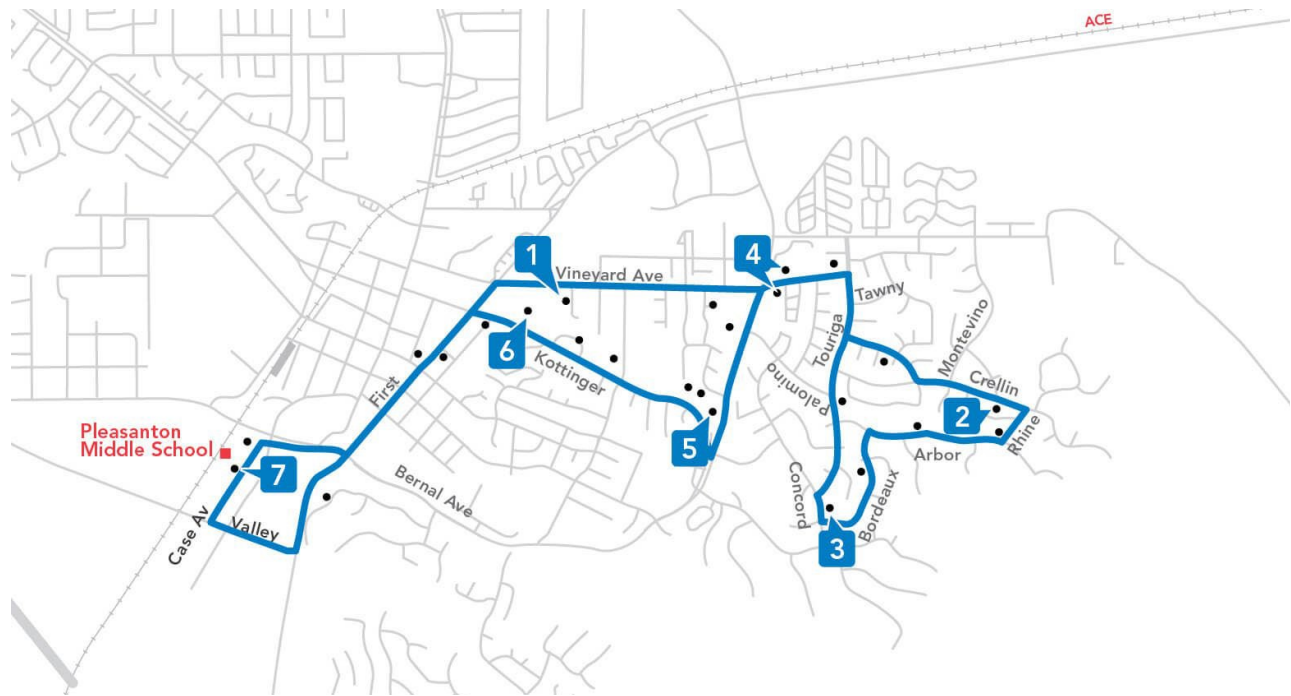

# Route 606

## Vintage Hills/Pleasanton Middle School

Spring 2021 – Revised 4/12/21

### Morning

1	2	3	4	5	7
Vineyard & Regalia	Crellin & CrestaBlanca	Concord & Bordeaux	Tawny Park	Kottinger & Bernal	Pleasanton Middle School
Tue/Fri - 7:42 AM	7:50 AM	7:54 AM	7:58 AM	8:01 AM	8:13 AM
Mon/Thu - 8:47 AM	8:55 AM	8:59 AM	9:03 AM	9:06 AM	9:18 AM

### Afternoon

7	1	2	3	4	6
Pleasanton Middle School	Vineyard & Regalia	Crellin & Cresta Blanca	Concord & Bordeaux	Tawny Park	Kottinger & Second
12:55 PM	1:05 PM	1:13PM	1:17 PM	1:21 PM	1:26 PM

**No service on Wednesdays**