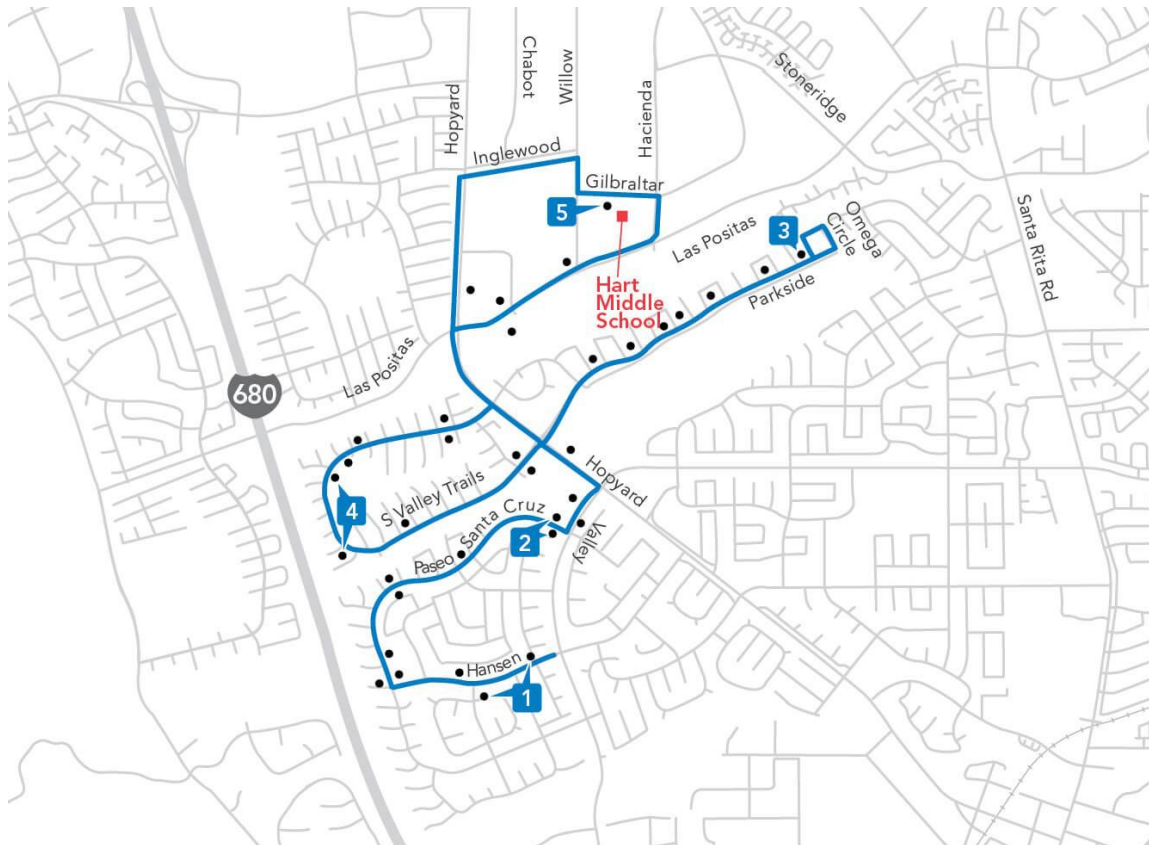

# Route 609

## Del Prado Park/Hart Middle School

Spring 2021 – Revised 4/12/21

### Morning

1	2	3	4	5
Hansen & Valley	N Paseo Santa Cruz & Valley	Parkside & Glenda	Valley Trails Park	Hart Middle School
Tue/Fri - 7:52 AM	7:57 AM	8:02 AM	8:07 AM	8:13 AM
Mon/Thu - 8:57 AM	9:02 AM	9:07 AM	9:12 AM	9:18 AM

### Afternoon

5	4	3	2	1
Hart Middle School	Valley Trails Park	Parkside & Glenda	N Paseo Santa Cruz & Valley	Hansen & Valley
12:55 PM	1:01 PM	1:08 PM	1:15 PM	1:20 PM

**No service on Wednesdays**