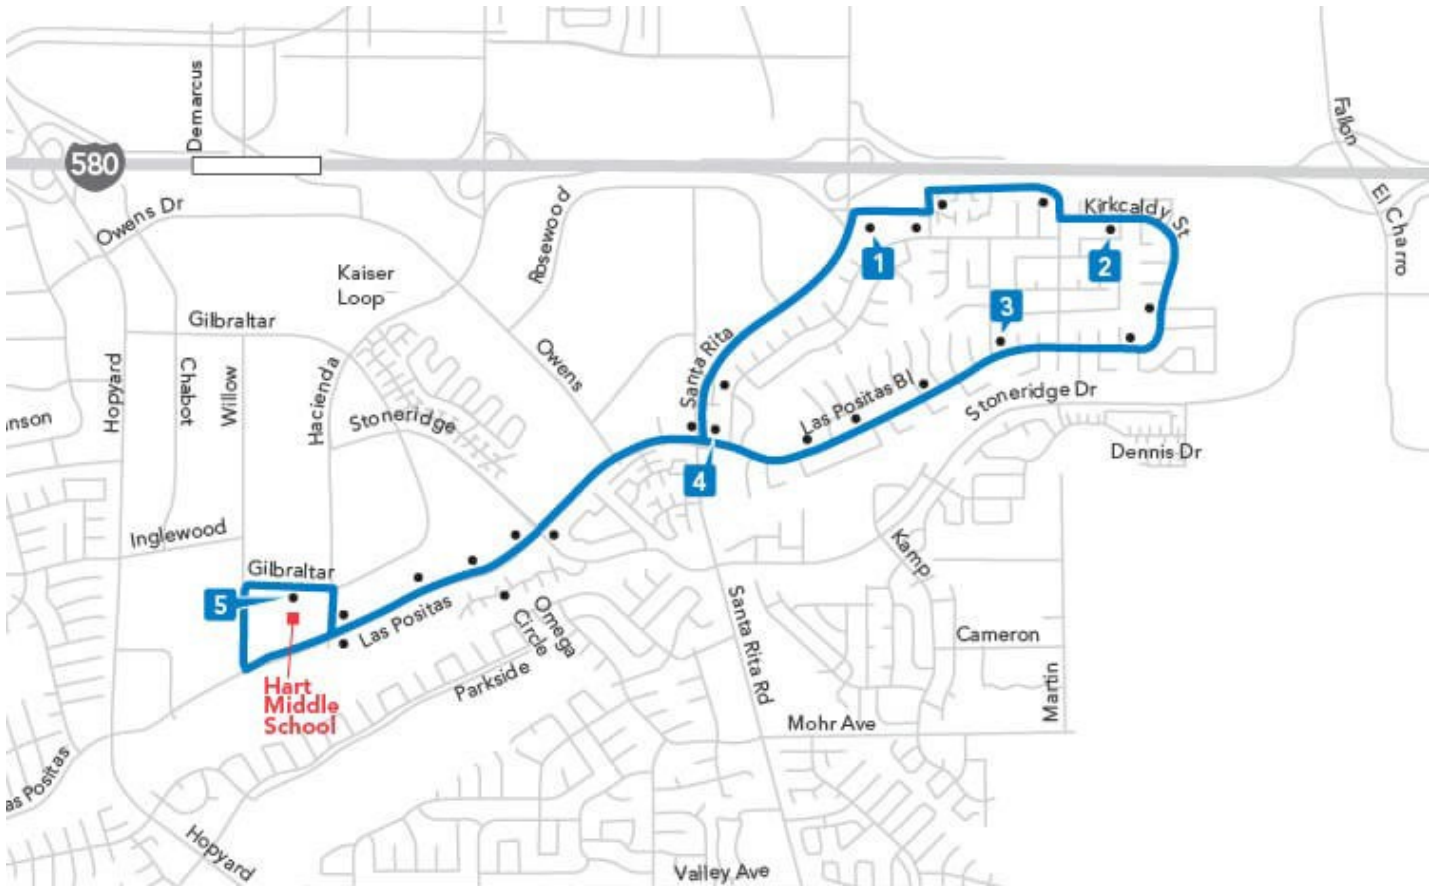

# Route 610

## Fairlands/Hart Middle School

Spring 2021 - Revised 4/12/21

### Morning

1	2	3	4	5
Pimlico & Santa Rita	Kirkcaldy & Stacey	Las Positas & Gulfstream	Las Positas & Fairlands	Hart Middle School
Tue/Fri - 7:56 AM	7:58 AM	8:02 AM	8:05 AM	8:13AM
Mon/Thu - 9:01 AM	9:03 AM	9:07 AM	9:10 AM	9:18 AM

### Afternoon

5	1	2	3	4
Hart Middle School	Pimlico & Santa Rita	Kirkcaldy & Stacey	Las Positas & Gulfstream	Las Positas & Fairlands
12:55 PM	1:06 PM	1:08 PM	1:12 PM	1:15 PM

**No service on Wednesdays**