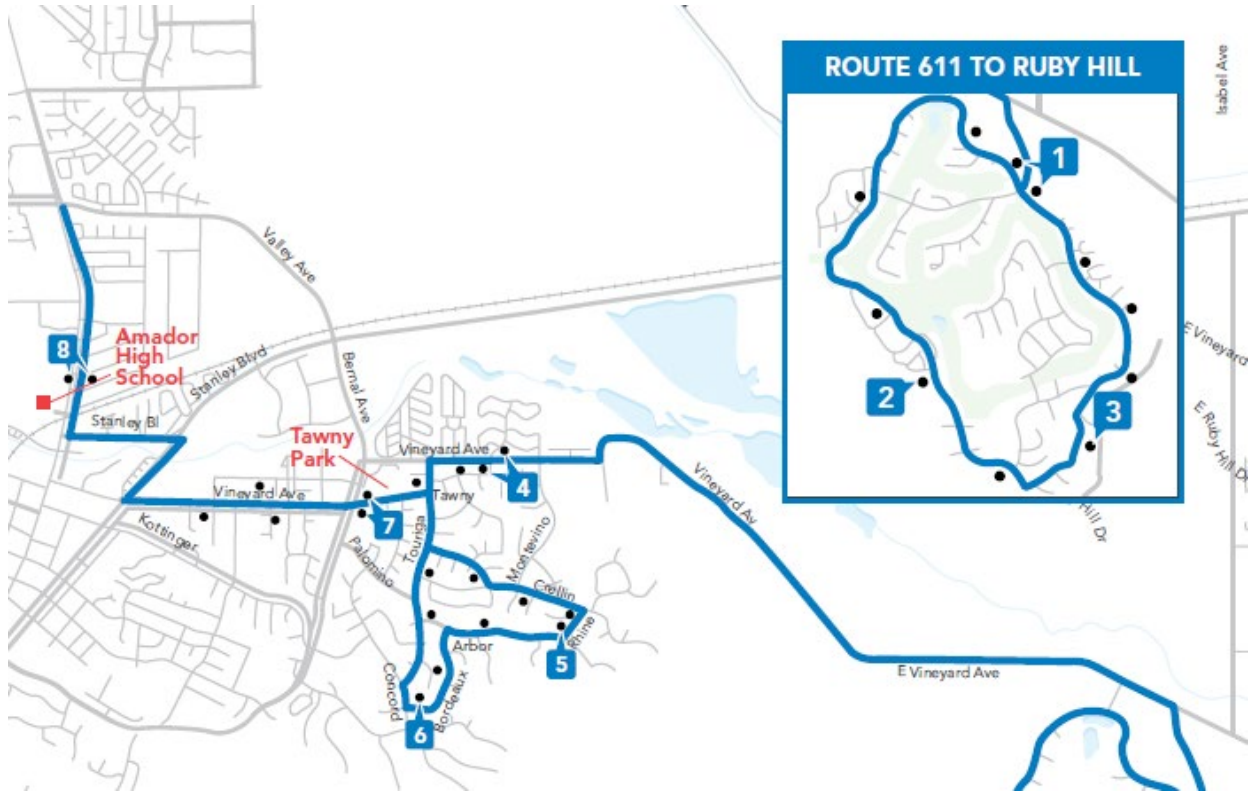

Route 611

Ruby Hill/Amador Valley High School

Spring 2021 - Revised 4/12/21

Morning

1	2	3	1	4	5	6	7	8
Ruby Hill & Piemonte	Ruby Hill & Romano	Ruby Hill & Brindisi	Ruby Hill & Piemonte	Vineyard & El Capitan	Crellin & Cresta Blanca	Concord & Bordeaux	Tawny Park	Amador Valley HS
7:28AM	7:33	7:38	7:42	7:52	7:55	7:59	8:03	8:10

Afternoon

8	7	5	6	4	1	2	3	1
Amador Valley HS	Tawny Park	Crellin & Cresta Blanca	Concord & Bordeaux	Vineyard & Montevino	Ruby Hill & Piemonte	Ruby Hill & Romano	Ruby Hill & Brindisi	Ruby Hill & Piemonte
12:30PM	12:38	12:42	12:46	12:51	12:58	1:03	1:08	1:12

No service on Wednesdays