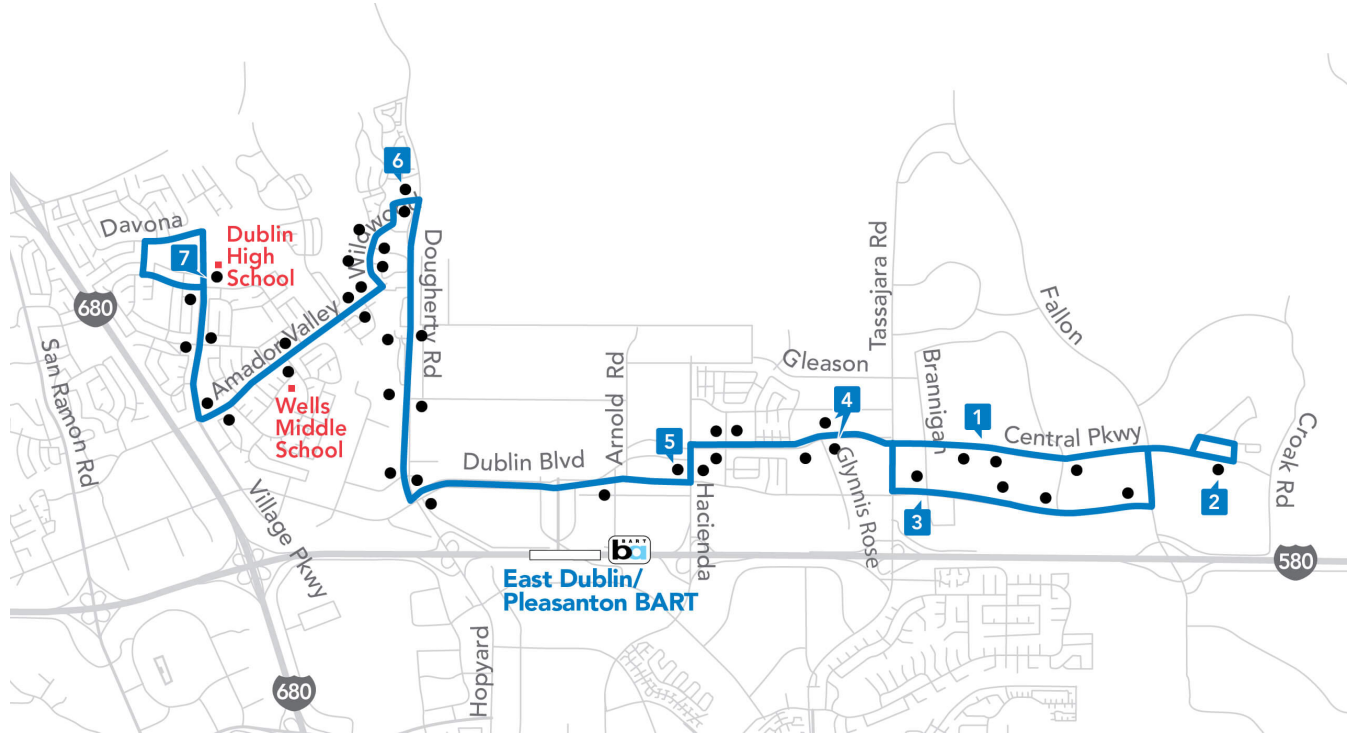

Route 502

Emerald Glen/Dublin High School

Summer School 2021

Morning

1	2	3	4	5	6	7
Central & Chancery	Central & Panorama	Dublin & Brannigan	Central & Tassajara	Dublin & Hacienda	Wildwood & Dougherty	Dublin High School
7:32	7:37	7:44	7:48	7:53	8:00	8:10

Afternoon

7	6	5	4	1	2	3
Dublin High School	Wildwood & Dougherty	Dublin & Hacienda	Central & Tassajara	Central & Chancery	Central & Panorama	Dublin & Brannigan
1:25	1:36	1:48	1:52	1:54	1:58	2:04

No service on Fridays, except July 9.