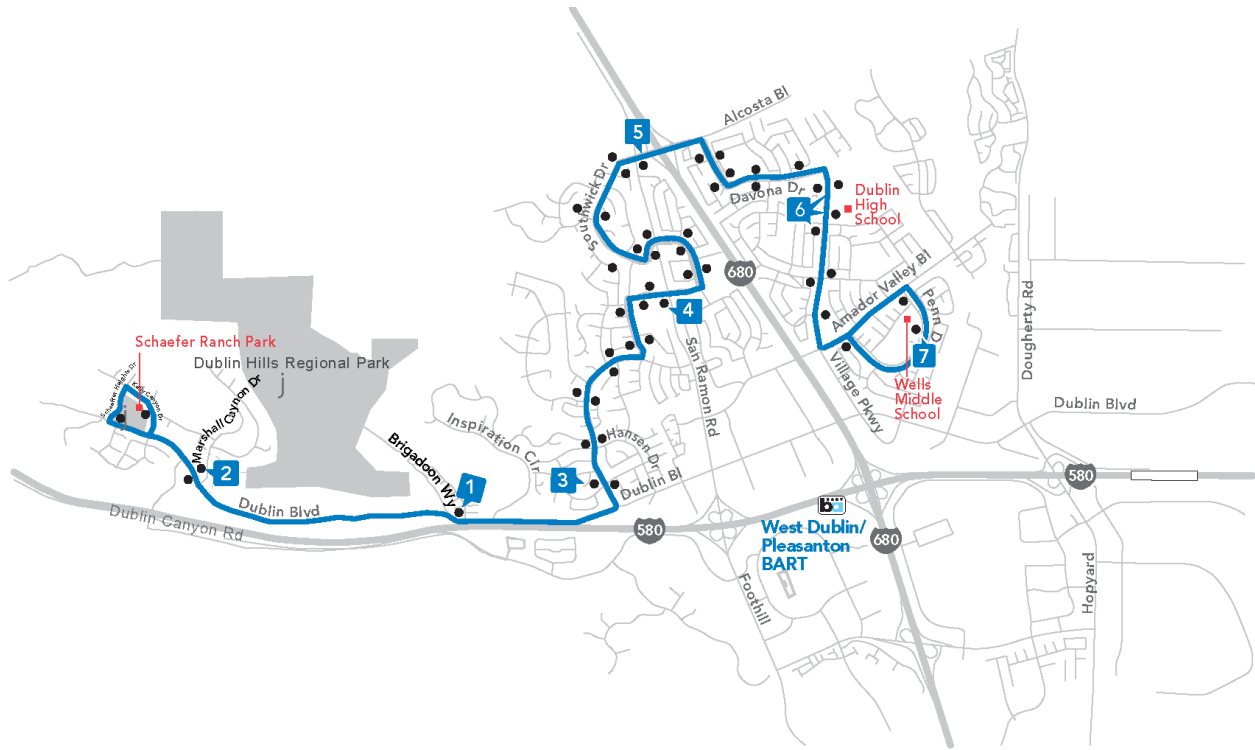

Route 503

Shannon Park/Dublin High School Summer School 2021

Morning

1	2	3	4	5	6	7
Dublin & Brigadoon	Dublin & Marshall Canyon WB	Silvergate & Betlen	Shannon Park	Alcosta & San Ramon	Dublin High School	Wells Middle School Arrive
7:39	7:42	7:51	7:56	8:01	8:07	-

Afternoon

7	6	5	4	3	1	2
Wells Middle School Depart	Dublin High School	Alcosta & San Ramon	Shannon Park	Silvergate & Betlen	Dublin & Brigadoon	Dublin & Marshall Canyon EB
-	1:25	1:31	1:36	1:41	1:43	1:53

No service on Fridays, except July 9.