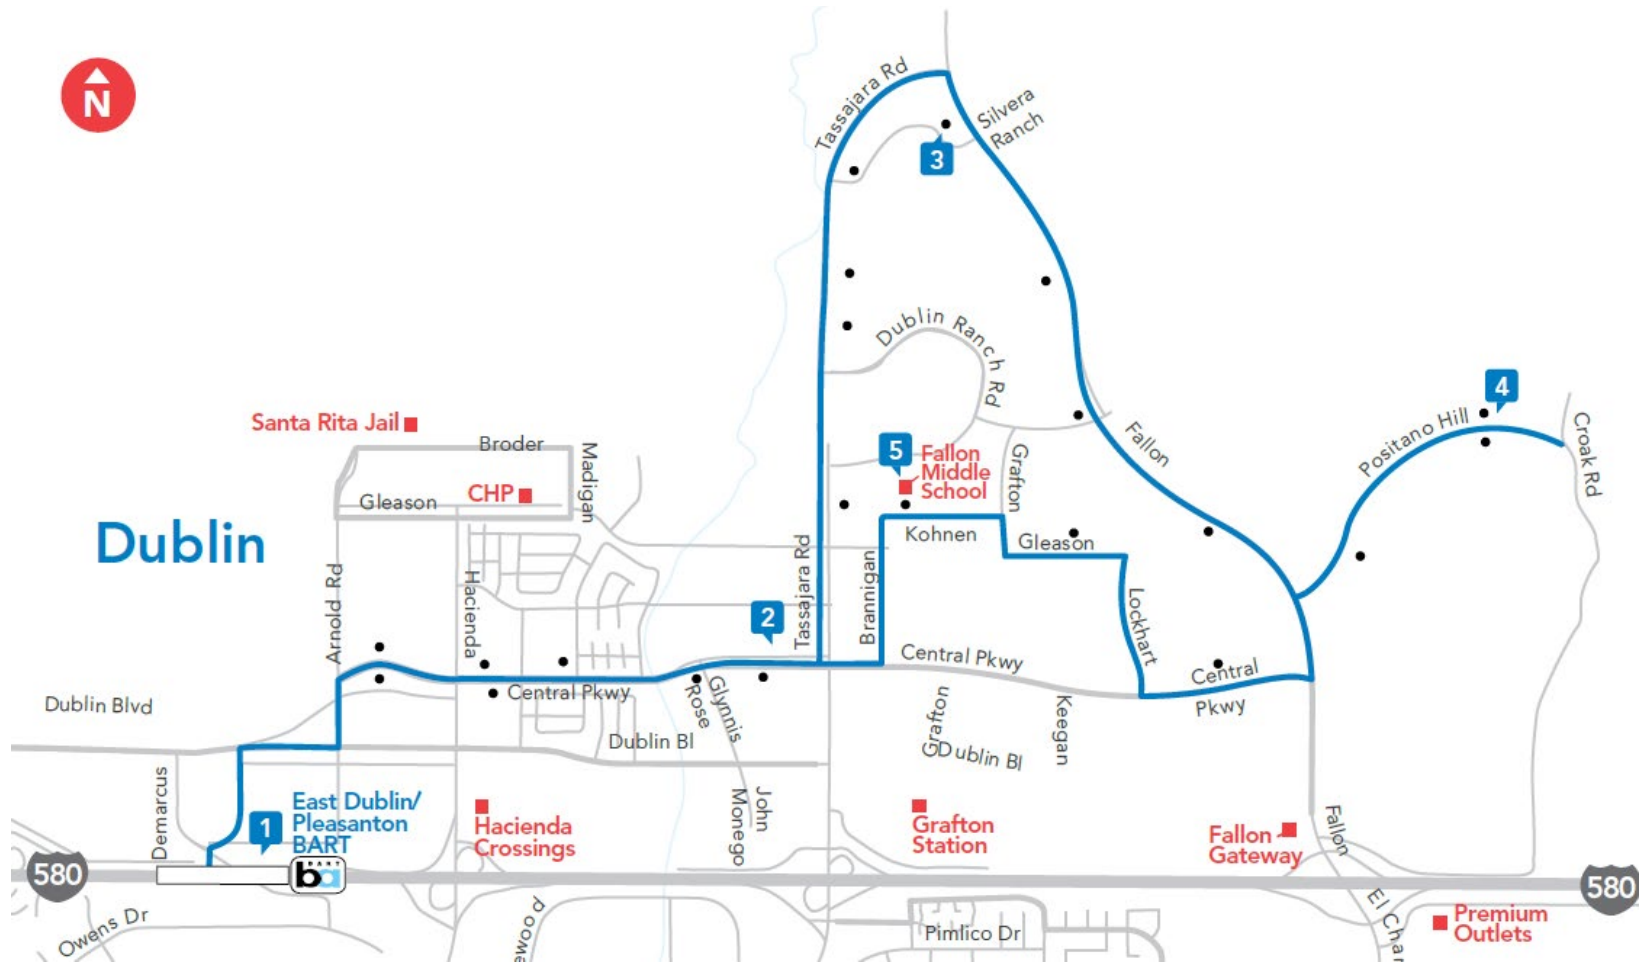

Route 2

East Dublin/Fallon Middle School

Fall 2021

Effective Monday August 16, 2021, service on Route 2 will operate a single trip in the morning and afternoon to serve Fallon Middle School.

Monday - Friday

1	2	3	4	4	3	2	1
E. BART Station	Central & Tassajara	Fallon & Silvera Ranch	Positano & Valentano Arrive	Positano & Valentano Depart	Fallon Middle School	Central & Tassajara	E. BART Station
						7:40 AM	7:47 AM
7:49 AM	7:55 AM	8:00 AM	8:07 AM	8:10 AM	8:20 AM		
					3:15 PM	3:18 PM	3:25 PM
3:27 PM	3:33 PM	3:38 PM	3:45 PM				

On Wednesdays, bus will depart Fallon Middle School at 2:10pm.