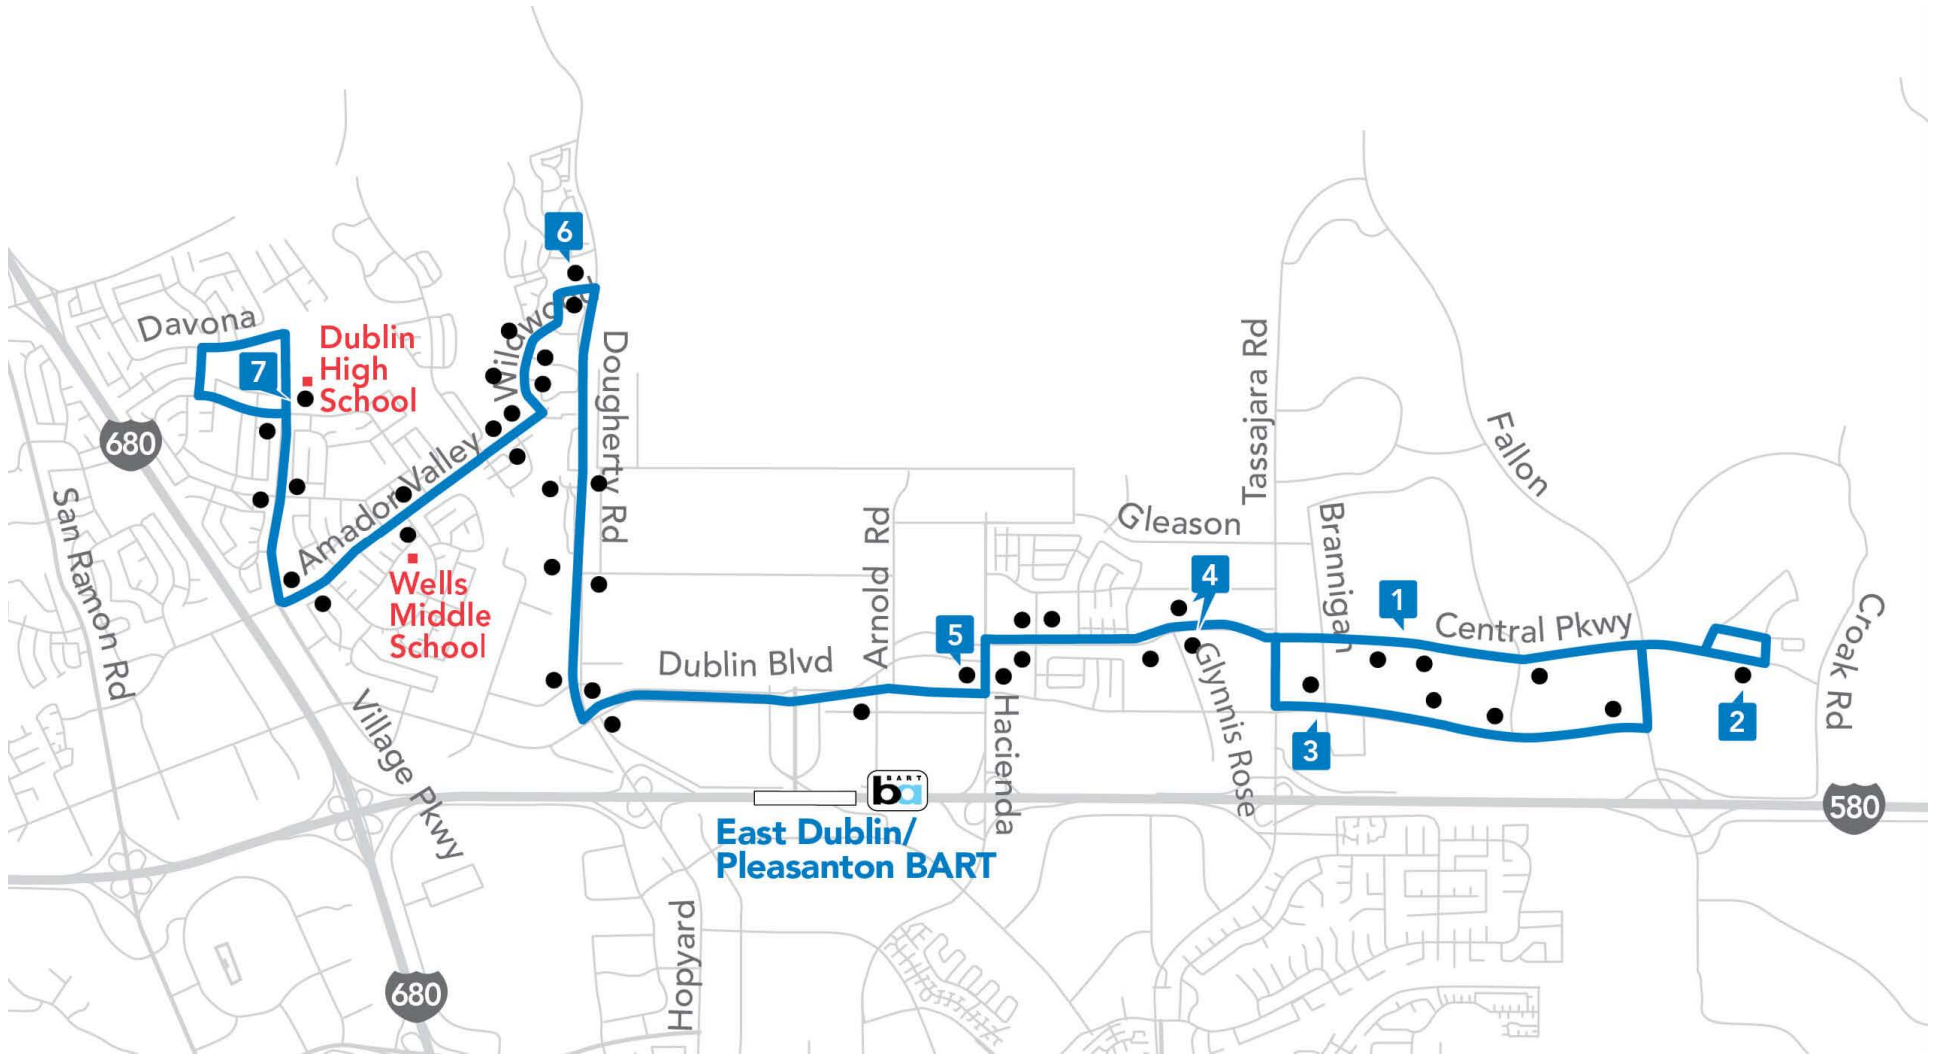

Route 502

Emerald Glen/Dublin High School

Fall 2021

Morning *two buses scheduled						
1	2	3	4	5	6	7
Central & Chancery	Central & Panorama	Dublin & Brannigan	Central & Tassajara	Dublin & Hacienda	Wildwood & Dougherty	Dublin High School
7:32 AM*	7:37 AM	7:44 AM	7:48 AM	7:53 AM	8:00 AM	8:10 AM

On Wednesdays, buses leave Central and Chancery 30 minutes later than shown above.

Afternoon (Monday, Tuesday & Thursday) *two buses scheduled						
7	6	5	4	1	2	3
Dublin High School	Wildwood & Dougherty	Dublin & Hacienda	Central & Tassajara	Central & Chancery	Central & Panorama	Dublin & Brannigan
4:05 PM*	4:16 PM	4:28 PM	4:32 PM	4:34 PM	4:38 PM	4:44 PM

Afternoon (Wednesday) *two buses scheduled						
7	6	5	4	1	2	3
Dublin High School	Wildwood & Dougherty	Dublin & Hacienda	Central & Tassajara	Central & Chancery	Central & Panorama	Dublin & Brannigan
3:06 PM*	3:17 PM	3:29 PM	3:33 PM	3:35 PM	3:39 PM	3:45 PM

Afternoon (Friday) *two buses scheduled						
7	6	5	4	1	2	3
Dublin High School	Wildwood & Dougherty	Dublin & Hacienda	Central & Tassajara	Central & Chancery	Central & Panorama	Dublin & Brannigan
2:41 PM*	2:52 PM	3:04 PM	3:08 PM	3:10 PM	3:14 PM	3:20 PM