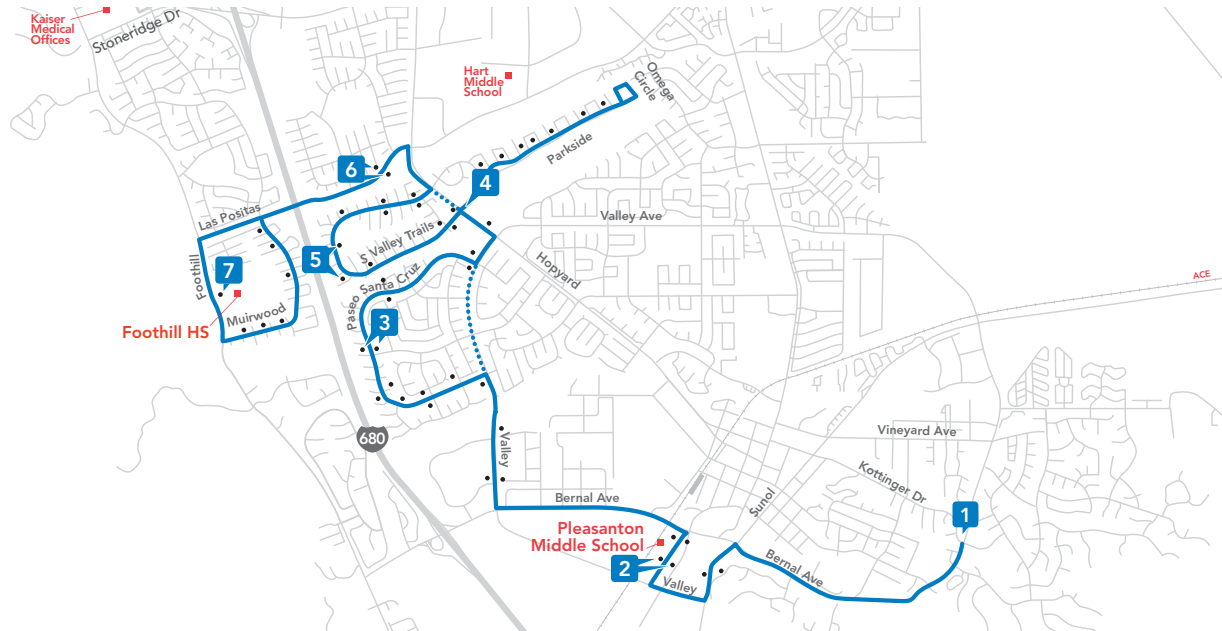

Route 602

Del Prado Park/Foothill High School

FALL 2021

MORNING: AM

602	1 Bernal/ Kottinger	2 Case Avenue	3 Del Prado Park	4 Parkside/ Glenda	5 Trails Park	6 Positas/ Dorman	7 Foothill High
MONDAY - FRIDAY	Leave	Leave	Leave	Leave	Leave	Leave	Arrive
	7:12	7:21	7:28	7:38	7:45	7:52	8:10

AFTERNOON: PM

602	7 Foothill High	6 Las Positas/ Dorman	5 Valley Trails Park	4 Parkside/ Glenda	3 Del Prado Park	2 Case Avenue	1 Bernal/ Kottinger
MON/TUES THURS/ FRIDAY	Leave	Leave	Leave	Leave	Leave	Arrive	Arrive
	3:34	3:38	3:44	3:50	-	4:02	-
	3:34	3:38	-	-	3:45	3:54	4:02
WEDNESDAY	Leave	Leave	Leave	Leave	Leave	Arrive	Arrive
	2:40	2:44	2:50	2:56	-	3:08	-
	2:40	2:44	-	-	2:51	3:00	3:08