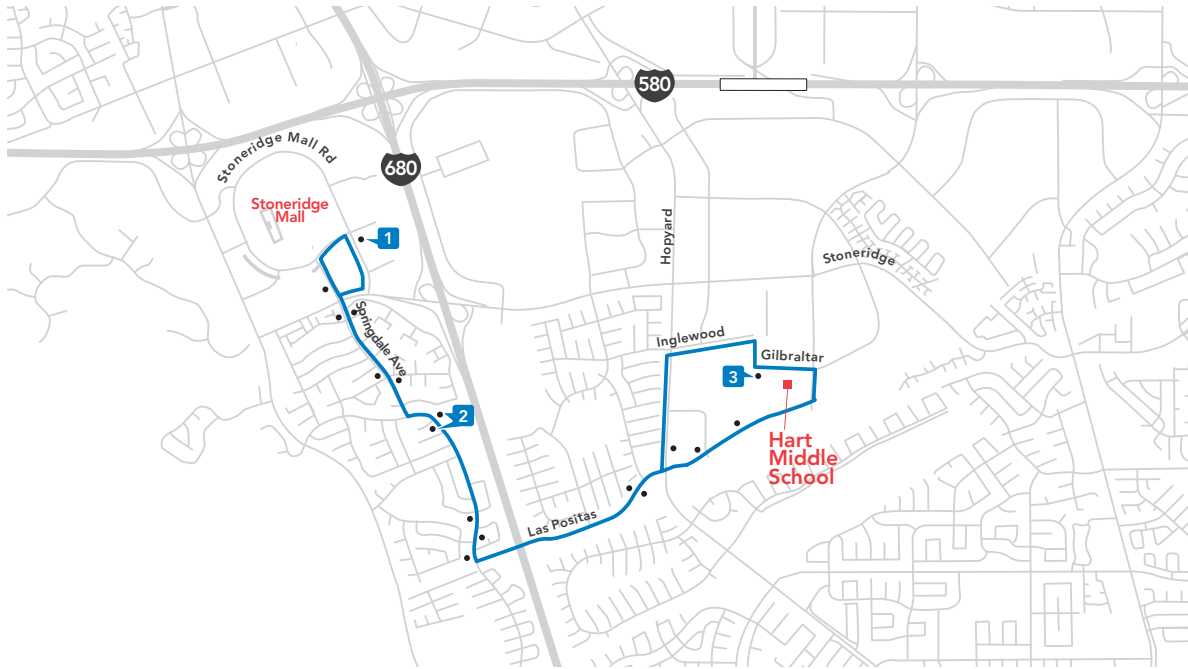

Route 603

Muirwood Park/Hart Middle School

FALL 2021

MORNING: AM

603	1	2	3
	Stoneridge/ McWilliams	Muirwood Park	Hart Middle
MONDAY - FRIDAY	<i>Leave</i>	<i>Leave</i>	<i>Arrive</i>
	8:15	8:20	8:30

AFTERNOON: PM

603	3	2	1
	Hart Middle	Muirwood Park	Stoneridge/ McWilliams
MON/TUES THURS/ FRIDAY	<i>Leave</i>	<i>Leave</i>	<i>Arrive</i>
	3:10	3:20	3:25
WEDNESDAY	<i>Leave</i>	<i>Leave</i>	<i>Arrive</i>
	2:14	2:24	2:29