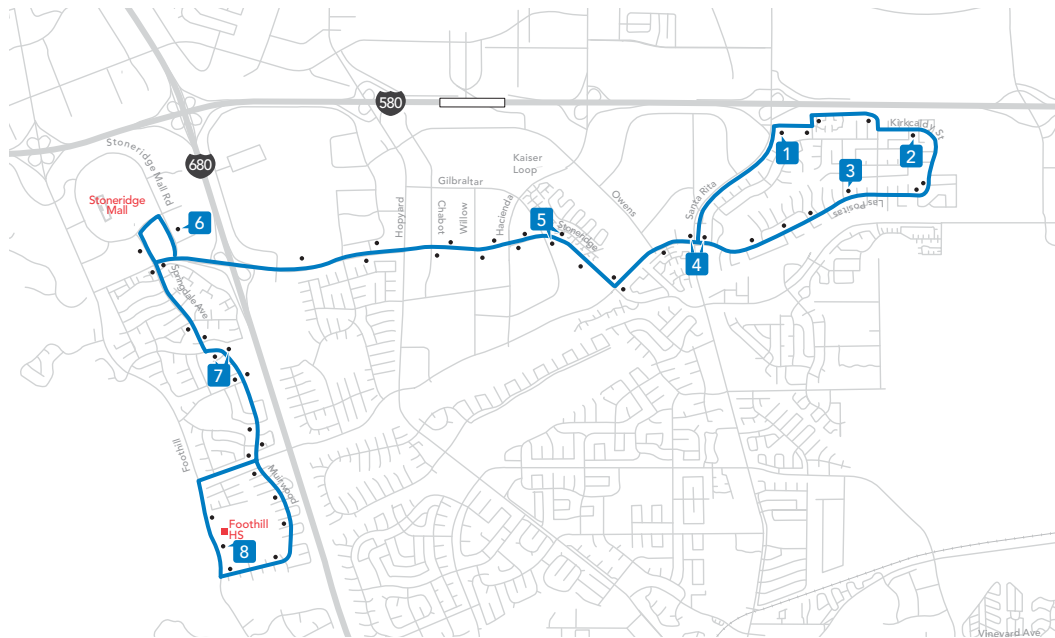

# Route 604

#### MORNING: AM

604	1	2	3	4	5	6	7	8
	Pimlico/ Santa Rita	Kirkaldy/ Stacy	Las Positas/ Gulfstream	Las Positas/ Fairlands	Stoneridge/ Hacienda	Stoneridge/ McWilliams	Muirwood Park	Foothill High
MONDAY - FRIDAY	Leave	Leave	Leave	Leave	Leave	Leave	Leave	Arrive
	<b>7:35</b>	<b>7:37</b>	<b>7:41</b>	<b>7:44</b>	<b>7:48</b>	<b>7:54</b>	<b>7:59</b>	<b>8:08</b>

#### AFTERNOON: PM

604	8	7	6	5	1	2	3	4
	Foothill High	Muirwood Park	Stoneridge/ McWilliams	Stoneridge/ Hacienda	Pimlico/ Santa Rita	Kirkaldy/ Stacy	Las Positas/ Gulfstream	Las Positas/ Fairlands
MON/TUES THURS/ FRIDAY	Leave	Leave	Leave	Leave	Leave	Leave	Leave	Arrive
	<b>3:34</b>	<b>3:39</b>	<b>3:45</b>	<b>3:54</b>	<b>4:00</b>	<b>4:02</b>	<b>4:06</b>	<b>4:09</b>
	<b>3:34</b>	<b>3:39</b>	<b>3:45</b>	<b>3:54</b>	<b>4:00</b>	<b>4:02</b>	<b>4:06</b>	<b>4:09</b>
	<b>4:45</b>	<b>4:50</b>	<b>4:56</b>	<b>5:05</b>	<b>5:11</b>	<b>5:13</b>	<b>5:17</b>	<b>5:20</b>
WEDNESDAY	Leave	Leave	Leave	Leave	Leave	Leave	Leave	Arrive
	<b>2:40</b>	<b>2:45</b>	<b>2:51</b>	<b>3:00</b>	<b>3:06</b>	<b>3:08</b>	<b>3:12</b>	<b>3:15</b>
	<b>2:40</b>	<b>2:45</b>	<b>2:51</b>	<b>3:00</b>	<b>3:06</b>	<b>3:08</b>	<b>3:12</b>	<b>3:15</b>