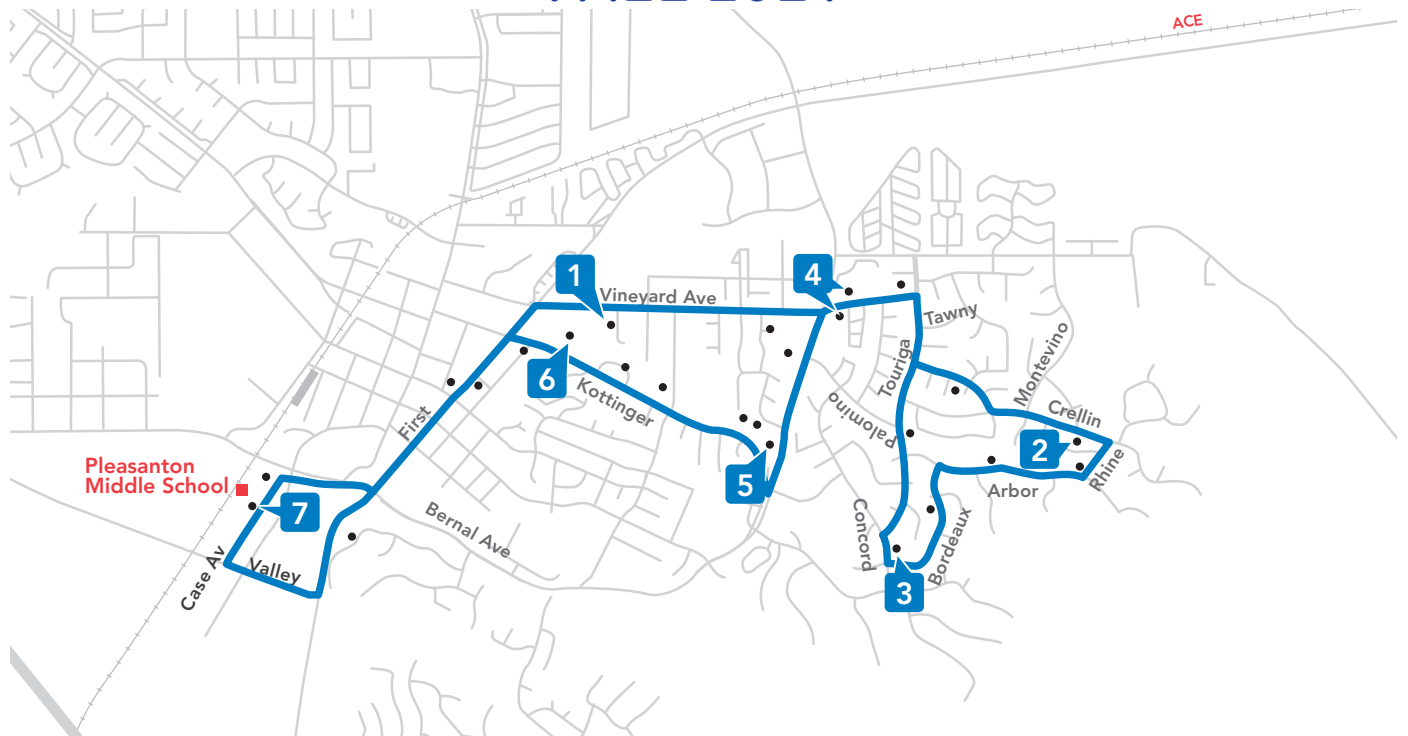

Route 606

Vintage Hills/Pleasanton Middle School

FALL 2021

MORNING: AM

606	1 Vineyard/ Regalia	2 Crestlin/ Cr. Blanca	3 Concord/ Bordeaux	4 Tawny Park	5 Kottinger/ Bernal	7 Pleasanton Middle
MONDAY - FRIDAY	Leave	Leave	Leave	Leave	Leave	Arrive
	7:57	8:05	8:09	8:13	8:16	8:28

AFTERNOON: PM

606	7 Pleasanton Middle	1 Vineyard/ Regalia	2 Crestlin/ Cr. Blanca	3 Concord/ Bordeaux	4 Tawny Park	6 Kottinger/ Second
MON/TUES THURS/ FRIDAY	Leave	Leave	Leave	Leave	Leave	Arrive
	3:10	3:20	3:28	3:32	3:36	3:41
WEDNESDAY	Leave	Leave	Leave	Leave	Leave	Arrive
	2:14	2:24	2:32	2:36	2:40	2:45