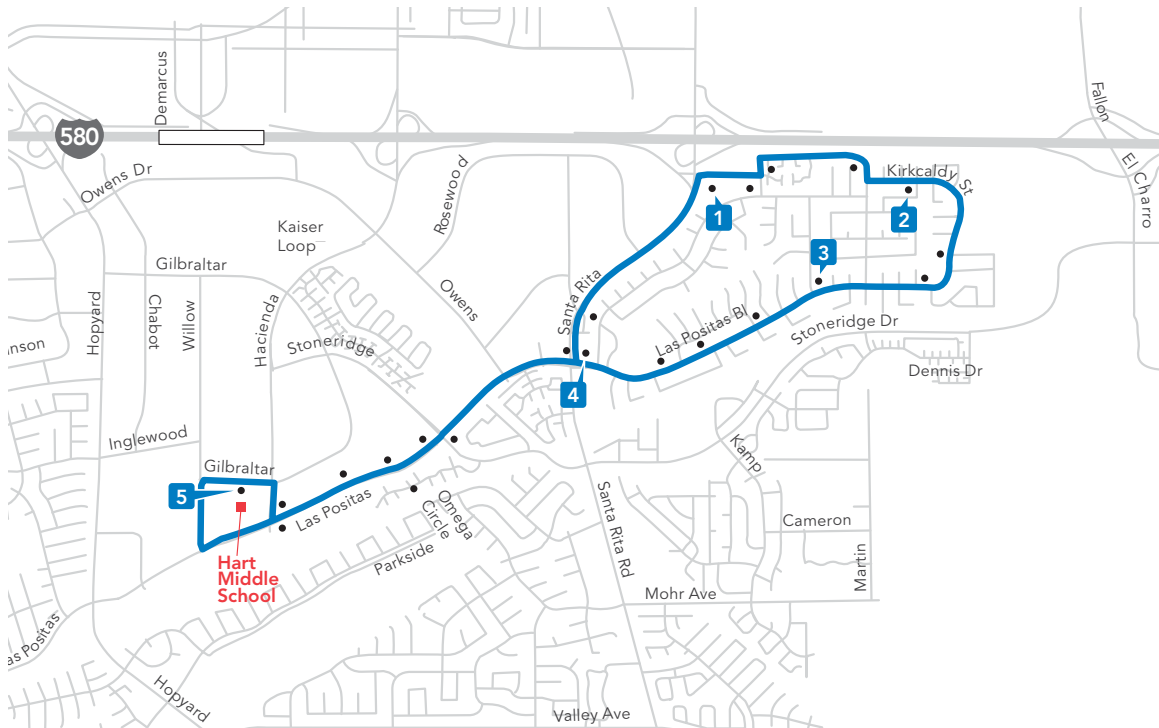

Route 610

Fairlands/Hart Middle School

FALL 2021

MORNING: AM

610	1	2	3	4	5
	Pimlico/ Santa Rita	Kircaldy/ Stacy	Las Positas/ Gulfstream	Las Positas/ Fairlands	Hart Middle School
MONDAY - FRIDAY	Leave	Leave	Leave	Leave	Arrive
	8:11	8:13	8:17	8:20	8:28

AFTERNOON: PM

610	5	1	2	3	4
	Hart Middle School	Pimlico/ Santa Rita	Kircaldy/ Stacy	Las Positas/ Gulfstream	Las Positas/ Fairlands
MON/TUES THURS/ FRIDAY	Leave	Arrive	Arrive	Arrive	Arrive
	3:10	3:21	3:23	3:27	3:30
WEDNESDAY	Leave	Arrive	Arrive	Arrive	Arrive
	2:14	2:25	2:27	2:31	2:34