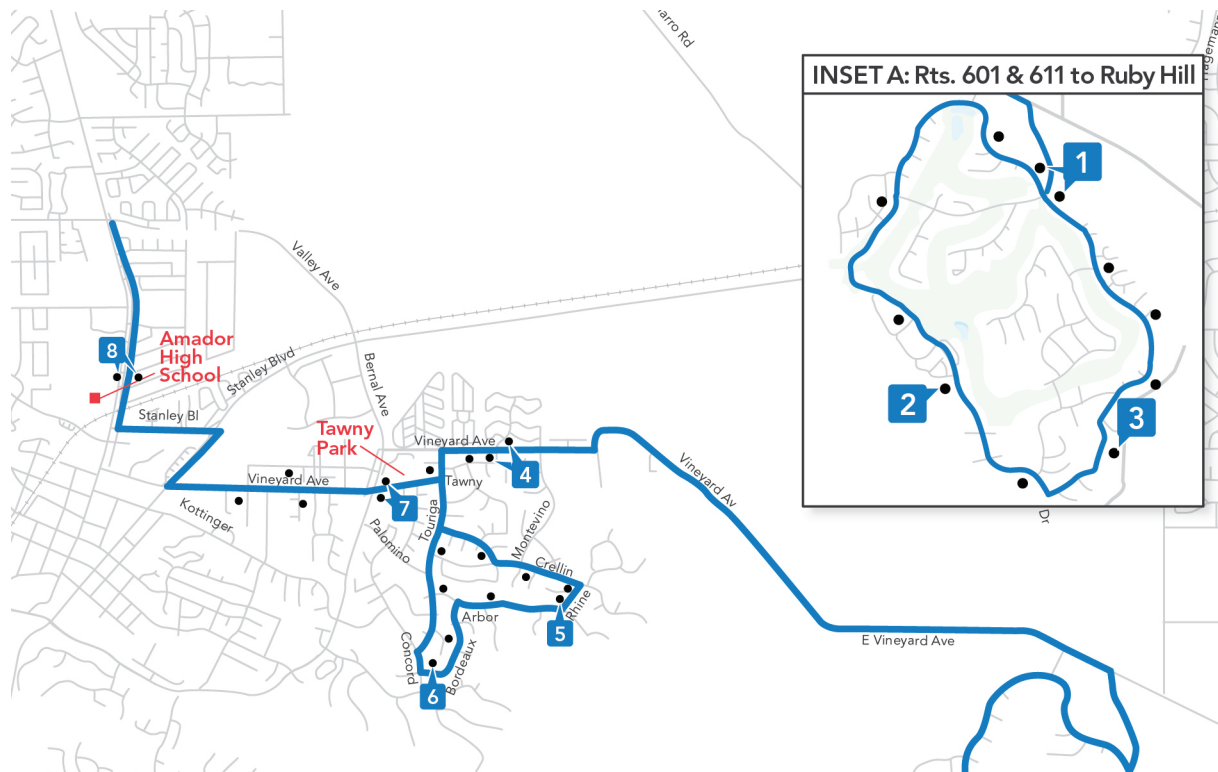

Route 611

Ruby Hill/ Amador Valley High School

FALL 2021

MORNING: AM

611	1	2	3	1	4	5	6	7	8
	Ruby Hill/ Piemonte	Ruby Hill/ Romano	Ruby Hill/ Brindisi	Ruby Hill/ Piemonte	Vineyard/ El Capitan	Crellin/ Cr. Blanca	Concord/ Bordeaux	Tawny/ Park	Amador Valley High
MONDAY	Leave	Leave	Leave	Leave	Leave	Leave	Leave	Leave	Arrive
FRIDAY	7:28	7:33	7:38	7:42	7:52	7:55	7:59	8:03	8:10

AFTERNOON: PM

611	8	7	5	6	4	1	2	3	1
	Amador Valley High	Tawny Park	Crellin/ Cr. Blanca	Concord/ Bordeaux	Vineyard/ Montevino	Ruby Hill/ Piemonte	Ruby Hill/ Romano	Ruby Hill/ Brindisi	Ruby Hill/ Piemonte
MON/TUES	Leave	Leave	Leave	Leave	Leave	Leave	Leave	Leave	Arrive
THURS/ FRIDAY	3:34	3:42	3:46	3:50	3:55	4:02	4:07	4:12	4:16
WEDNESDAY	Leave	Leave	Leave	Leave	Leave	Leave	Leave	Leave	Arrive
	2:40	2:48	2:52	2:56	3:01	3:08	3:13	3:18	3:22