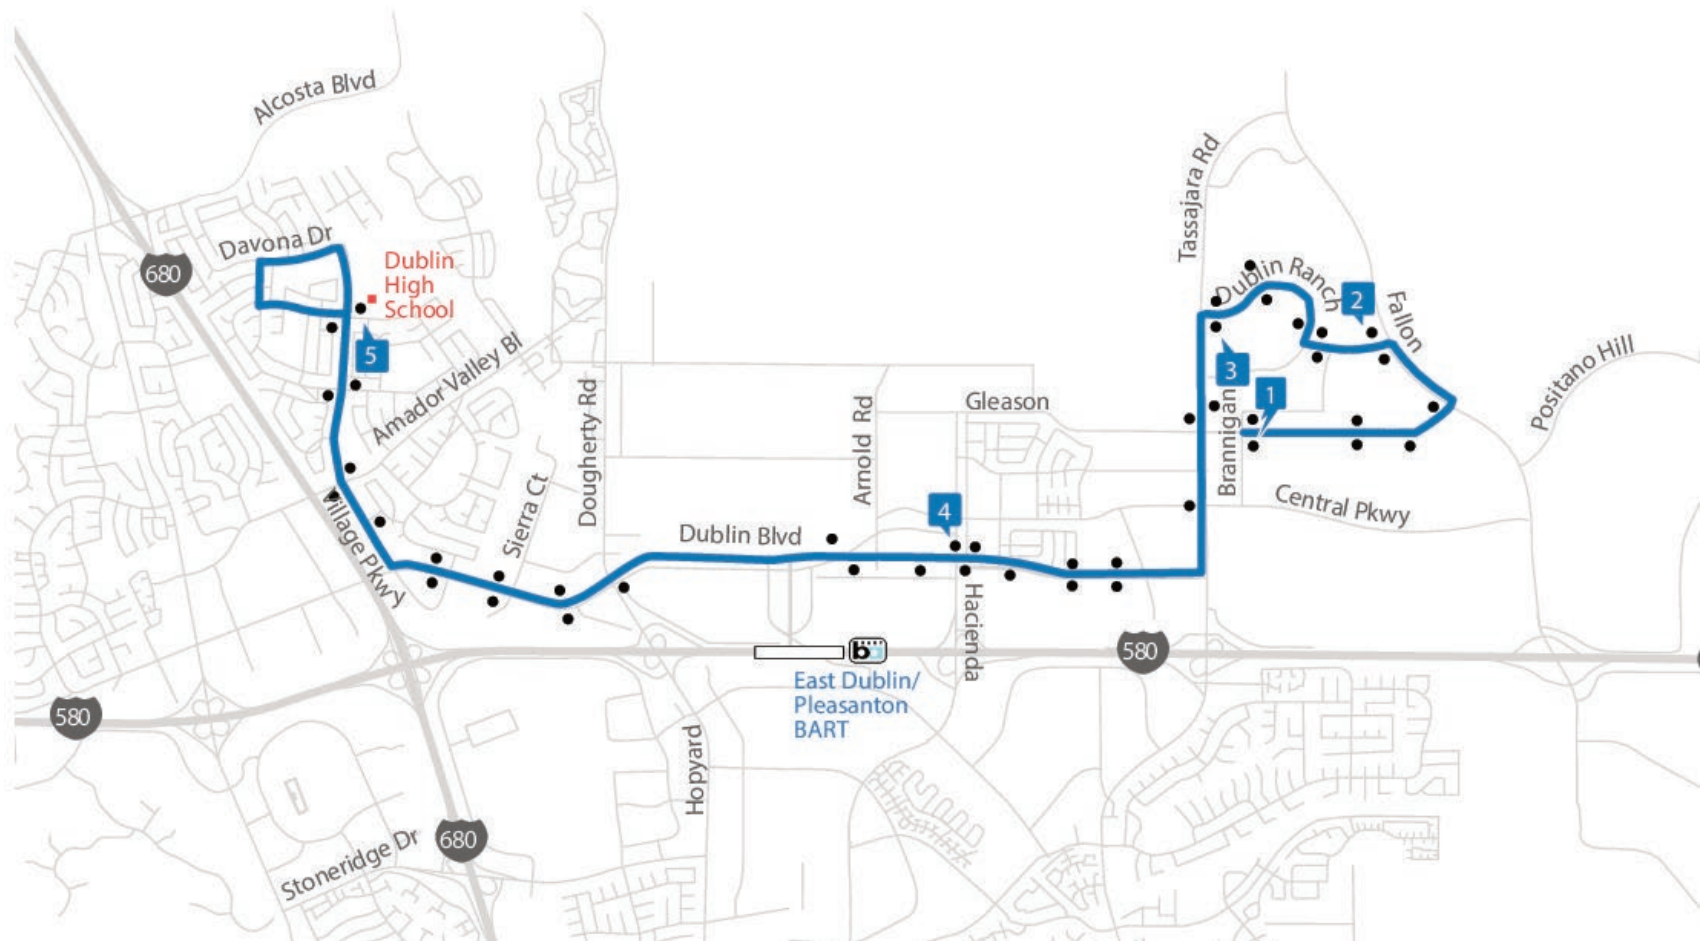

Route 504

Dublin Ranch/Dublin High School

Fall 2021

Morning *Two buses scheduled				
1	2	3	4	5
Gleason & Brannigan	Fallon & Antone	Dublin Ranch & Shadow Hill	Dublin & Hacienda	Dublin High School Arrive
7:41 AM*	7:46 AM	7:50 AM	7:57 AM	8:10 AM

On Wednesdays, buses leave Gleason and Brannigan 30 minutes later than shown above.

Afternoon (Monday Tuesday and Thursday) *Two buses scheduled				
5	4	3	2	1
Dublin High School Depart	Dublin & Hacienda	Dublin Ranch & Shadow Hill	Fallon & Antone	Gleason & Grafton
4:05 PM*	4:21 PM	4:29 PM	4:33 PM	4:36 PM

Afternoon (Wednesday) *Two buses scheduled				
5	4	3	2	1
Dublin High School Depart	Dublin & Hacienda	Dublin Ranch & Shadow Hill	Fallon & Antone	Gleason & Grafton
3:06 PM*	3:22 PM	3:30 PM	3:34 PM	3:37 PM

Afternoon (Friday) *Two buses scheduled				
5	4	3	2	1
Dublin High School Depart	Dublin & Hacienda	Dublin Ranch & Shadow Hill	Fallon & Antone	Gleason & Grafton
2:41 PM*	2:57 PM	3:05 PM	3:09 PM	3:12 PM