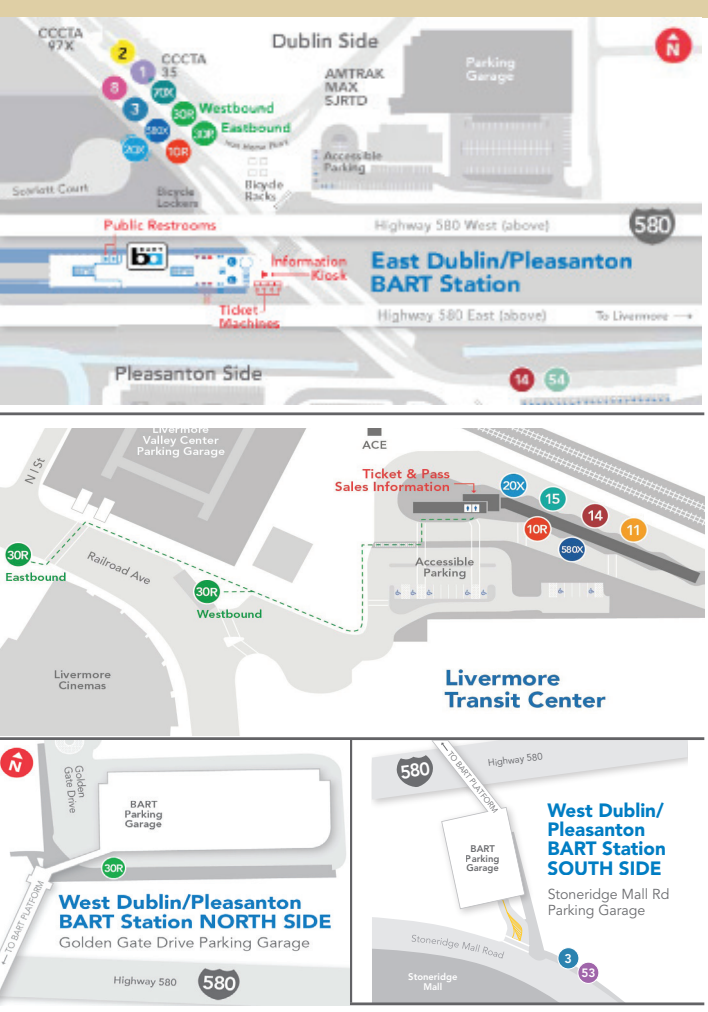

PM times are shown in bold

Station Maps

Information

1. ### Bus Riding Basics
2. Have your fare (and ID if necessary) ready when you board. Drivers do not carry change, but can issue change cards valid for future rides.
   - Please do not eat or drink while on our buses. Food and drinks may be brought on the bus in closed containers.
   - Smoking, including e-cigarettes and vaping, is not allowed on our buses or in and around our shelters.
   - Service animals accompanying persons with disabilities are permitted on the bus. Non-service animals or comfort animals are allowed on the bus if in an enclosed carrier that fits on the passenger's lap.
   - In the priority seating area, you are required to move for seniors and people with disabilities.
   - Be a courteous rider by keeping seats free of feet, bags, etc. and don't take up more than one seat if the vehicle is crowded. Don't block the aisles or doors and if you're standing, move back so others can board. Arrive at your stop at least five minutes early.
   - Please keep all conversations – on your cell phone or with other riders – at a courteous volume. Refrain from excessive noise and vulgar or offensive language.
   - Use earphones/headphones with audio and video devices.

ADA / Title VI

The Americans with Disabilities Act of 1990 (ADA) guarantees persons with disabilities full and equal access to the same services and accommodates that are available to people without disabilities.

Title VI is a section of the Civil Rights Act of 1964 requiring that "No person in the United States shall on the grounds of race, color or national origin, be excluded from participation in, be denied the benefits of, or be subjected to discrimination under any program or activity receiving federal financial assistance." If you believe that you have received discriminatory treatment by Wheels on the basis of your race, color or national origin, you have the right to file a complaint with the Wheels Title VI Coordinator. For more information, call (925) 455-7500.