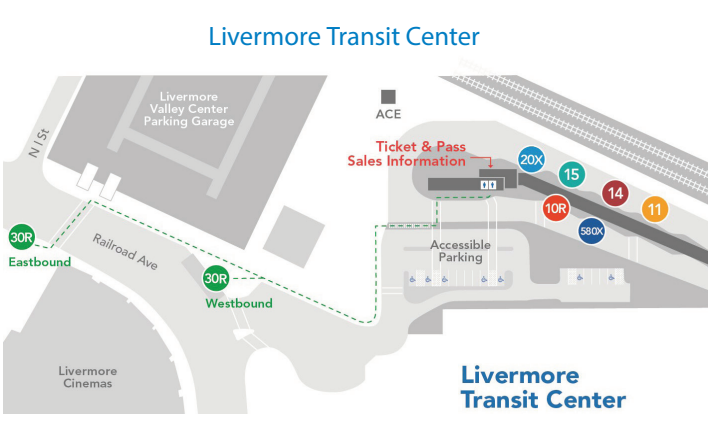

WESTBOUND | EASTBOUND | Saturday - Sunday | PM times are shown in bold

Station Maps

Information

10R | Pleasanton-Livermore

Bus Riding Basics

- Have your fare (and ID if necessary) ready when you board. Drivers do not carry change, but can issue change cards valid for future rides.
- Please do not eat or drink while on our buses. Food and drinks may be brought on the bus in closed containers.
- Smoking, including e-cigarettes and vaping, is not allowed on our buses or in and around our shelters.
- Service animals accompanying persons with disabilities are permitted on the bus. Non-service animals or comfort animals are allowed on the bus if in an enclosed carrier that fits on the passenger's lap.
- In the priority seating area, you are required to move for seniors and people with disabilities.
- Be a courteous rider by keeping seats free of feet, bags, etc. and don't take up more than one seat if the vehicle is crowded. Don't block the aisles or doors and if you're standing, move back so others can board. Arrive at your stop at least five minutes early.
- Please keep all conversations – on your cell phone or with other riders – at a courteous volume. Refrain from excessive noise and vulgar or offensive language.
- Use earphones/headphones with audio and video devices.

ADA / Title VI

The Americans with Disabilities Act of 1990 (ADA) guarantees persons with disabilities full and equal access to the same services and accommodates that are available to people without disabilities.

Title VI is a section of the Civil Rights Act of 1964 requiring that "No person in the United States shall on the grounds of race, color or national origin, be excluded from participation in, be denied the benefits of, or be subjected to discrimination under any program or activity receiving federal financial assistance." If you believe that you have received discriminatory treatment by Wheels on the basis of your race, color or national origin, you have the right to file a complaint with the Wheels Title VI Coordinator. For more information, call (925) 455-7500.

Cash Fares
Regular:
$2.00 - Single Ride (no transfer)
$3.75 - Day Pass

Senior/Disabled:
$1.00 - Single Ride (no transfer)
$1.75 - Day Pass

All buses accept **Clipper®** cards.
For detailed information about **Wheels Fares**, please see the **Fares and Policies Brochure**.