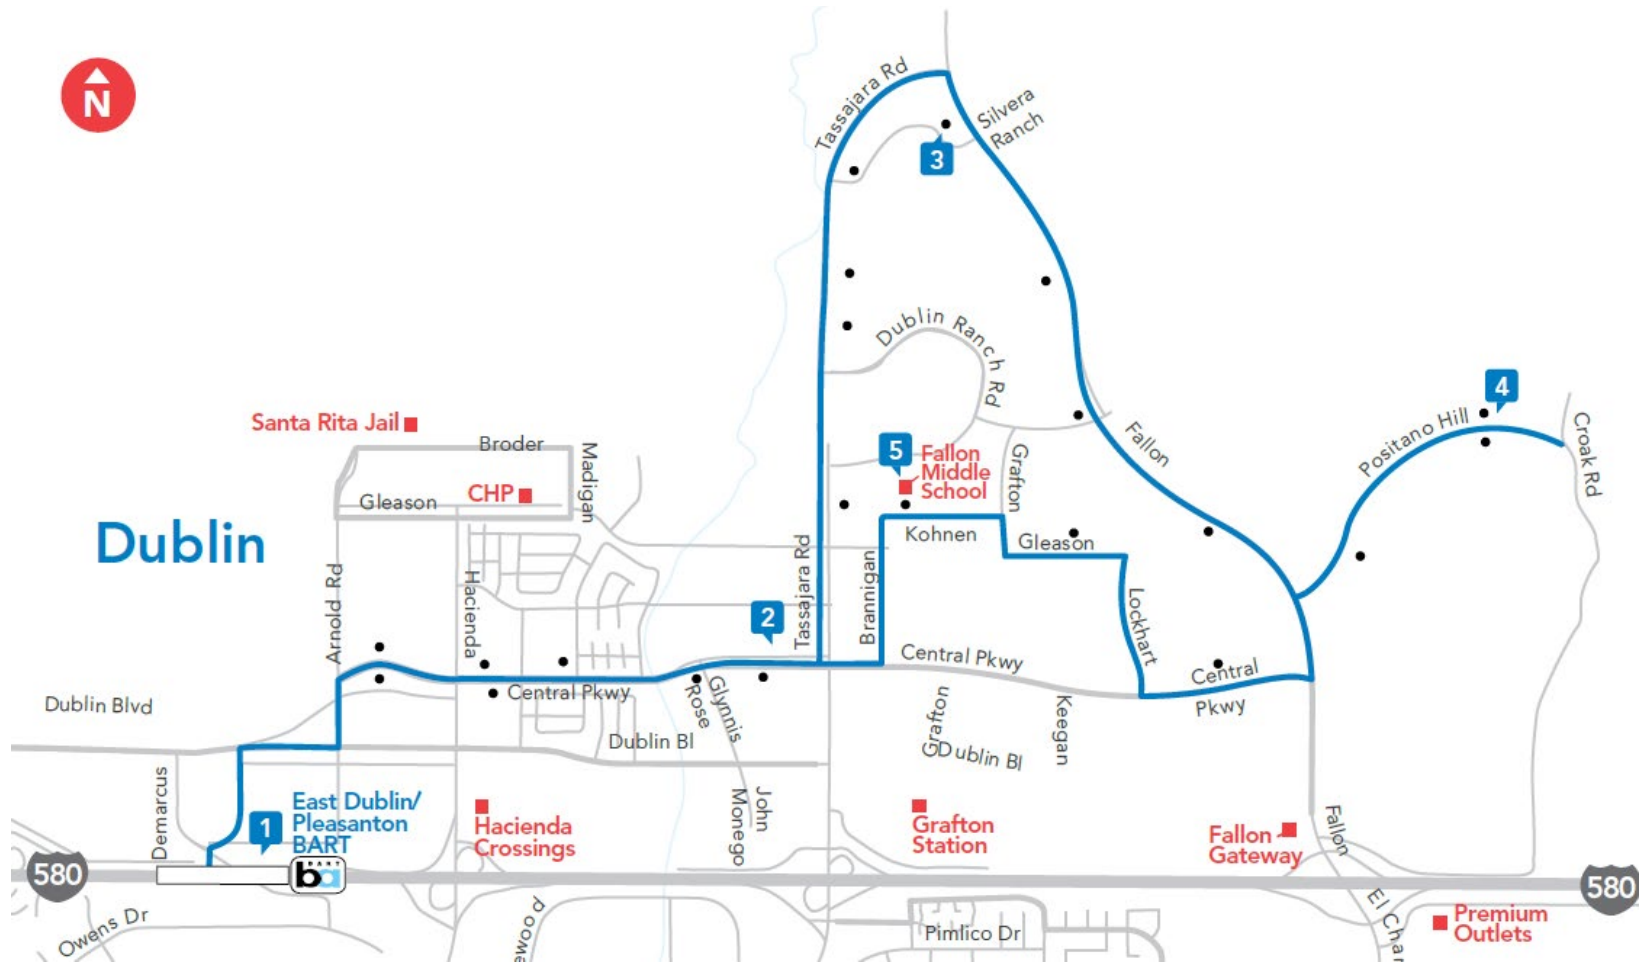

Route 2

East Dublin/Fallon Middle School

Spring 2022

Effective Monday August 16, 2021, service on Route 2 will operate a single trip in the morning and afternoon to serve Fallon Middle School.

Monday - Friday

| 1 | 2 | 3 | 4 | 4 | 3 | 2 | 1 |
|-----------------|---------------------|------------------------|-----------------------------|-----------------------------|----------------------|---------------------|-----------------|
| E. BART Station | Central & Tassajara | Fallon & Silvera Ranch | Positano & Valentano Arrive | Positano & Valentano Depart | Fallon Middle School | Central & Tassajara | E. BART Station |
| | | | | | | 7:33 AM | 7:40 AM |
| 7:42 AM | 7:49 AM | 7:55 AM | 8:06 AM | 8:09 AM | 8:20 AM | | |
| | | | | | | | |
| | | | | | 3:15 PM | 3:18 PM | 3:25 PM |
| 3:27 PM | 3:33 PM | 3:38 PM | 3:45 PM | | | | |

On Wednesdays, bus will depart Fallon Middle School at 2:10pm.