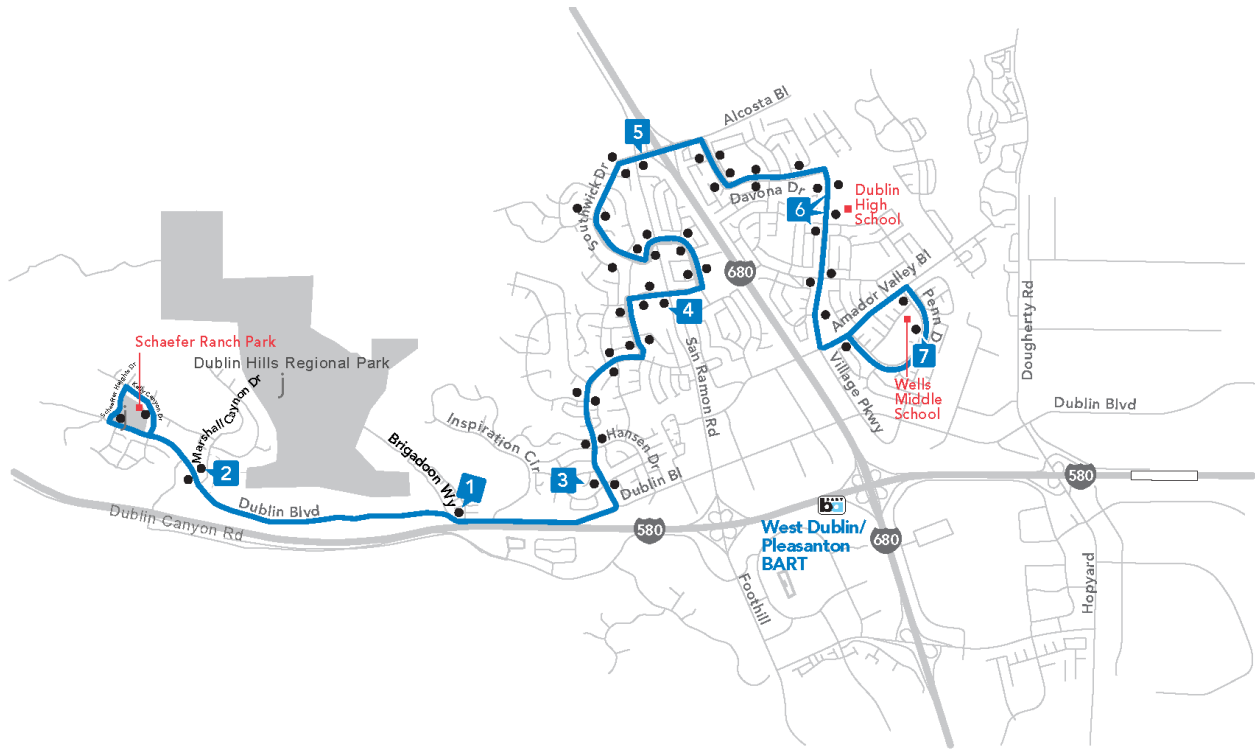

# Route 503

### Morning

1	2	3	4	5	6	7
Dublin & Brigadoon	Dublin & Marshall Canyon WB	Silvergate & Betlen	Shannon Park	Alcosta & San Ramon	Dublin High School	Wells Middle School Arrive
7:39	7:42	7:51	7:56	8:01	8:07	-

### Afternoon

7	6	5	4	3	1	2
Wells Middle School Depart	Dublin High School	Alcosta & San Ramon	Shannon Park	Silvergate & Betlen	Dublin & Brigadoon	Dublin & Marshall Canyon EB
-	1:40	1:46	1:51	1:56	1:58	2:08

**No service on July 4**