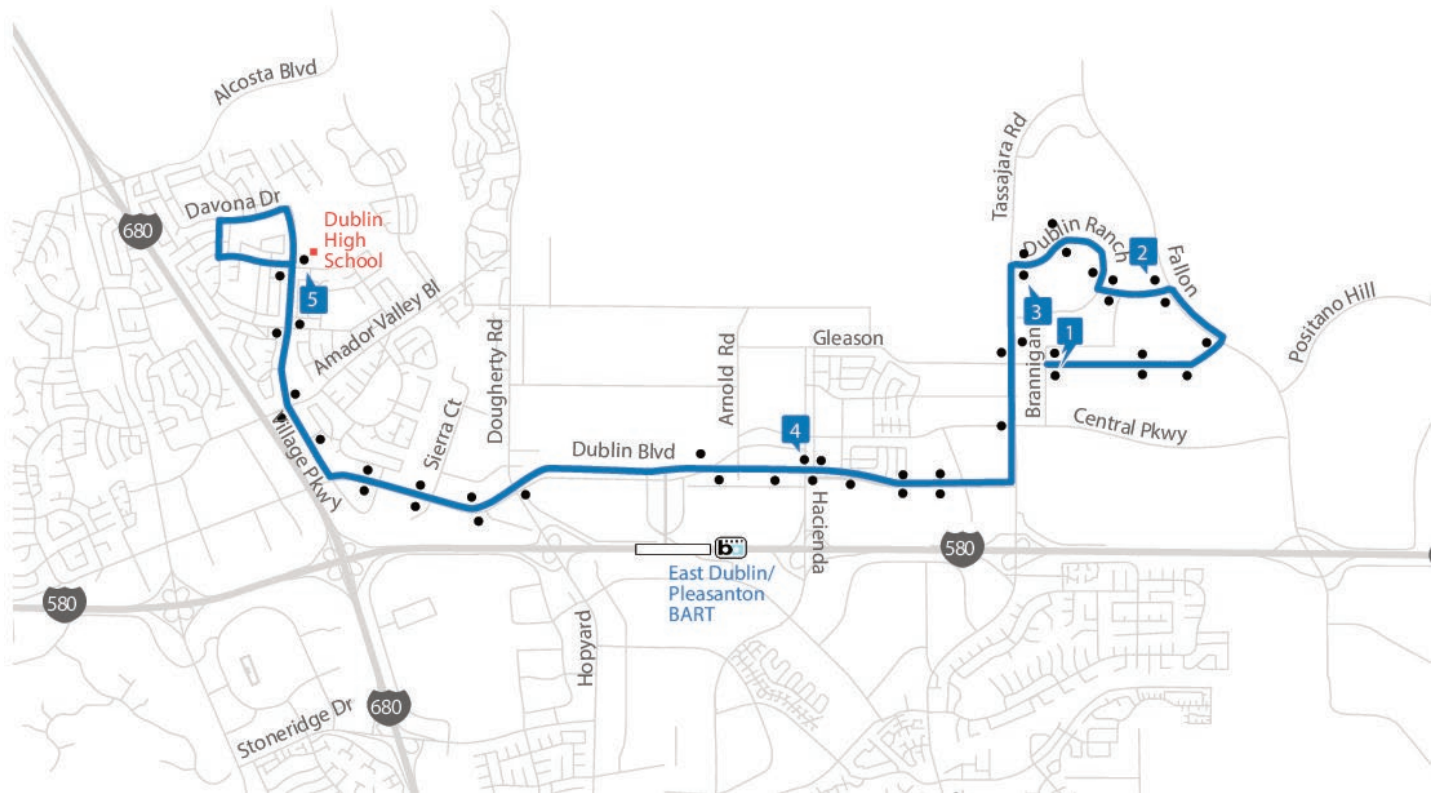

Route 504

Dublin Ranch/Dublin High School Summer School 2022

Morning

1	2	3	4	5
Gleason & Brannigan	Fallon & Antone	Dublin Ranch & Shadow Hill	Dublin & Hacienda	Dublin High School Arrive
7:41	7:46	7:50	7:57	8:10

Afternoon

5	4	3	2	1
Dublin High School Depart	Dublin & Hacienda	Dublin Ranch & Shadow Hill	Fallon & Antone	Gleason & Grafton
1:40	1:56	2:04	2:08	2:11

No service on July 4