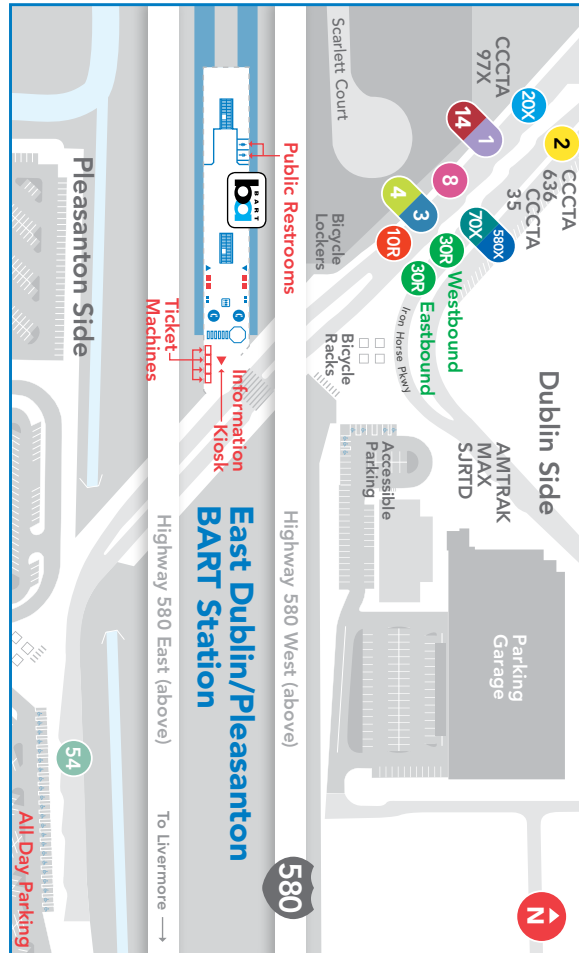

## East Dublin/Pleasanton BART Station

## West Dublin/Pleasanton BART Station

# System Map Legend

- |  |           |  |           |  |            |  |  |
|--|-----------|--|-----------|--|------------|--|--|
|  | Route 1   |  | Route 11  |  | Route 53   |  | Route 201  |
|  | Route 2   |  | Route 14  |  | Route 54   |  | Routes 501-504<br>501, 502, 503, 504                                       |
|  | Route 3   |  | Route 15  |  | Route 70X  |  | Routes 601-611<br>601, 602, 603, 604, 605, 606,<br>607, 608, 609, 610, 611 |
|  | Route 4   |  | Route 18  |  | Route 580X |  |  |
|  | Route 8   |  | Route 20X |  |            |  |  |
|  | Route 10R |  | Route 30R |  |            |  |  |