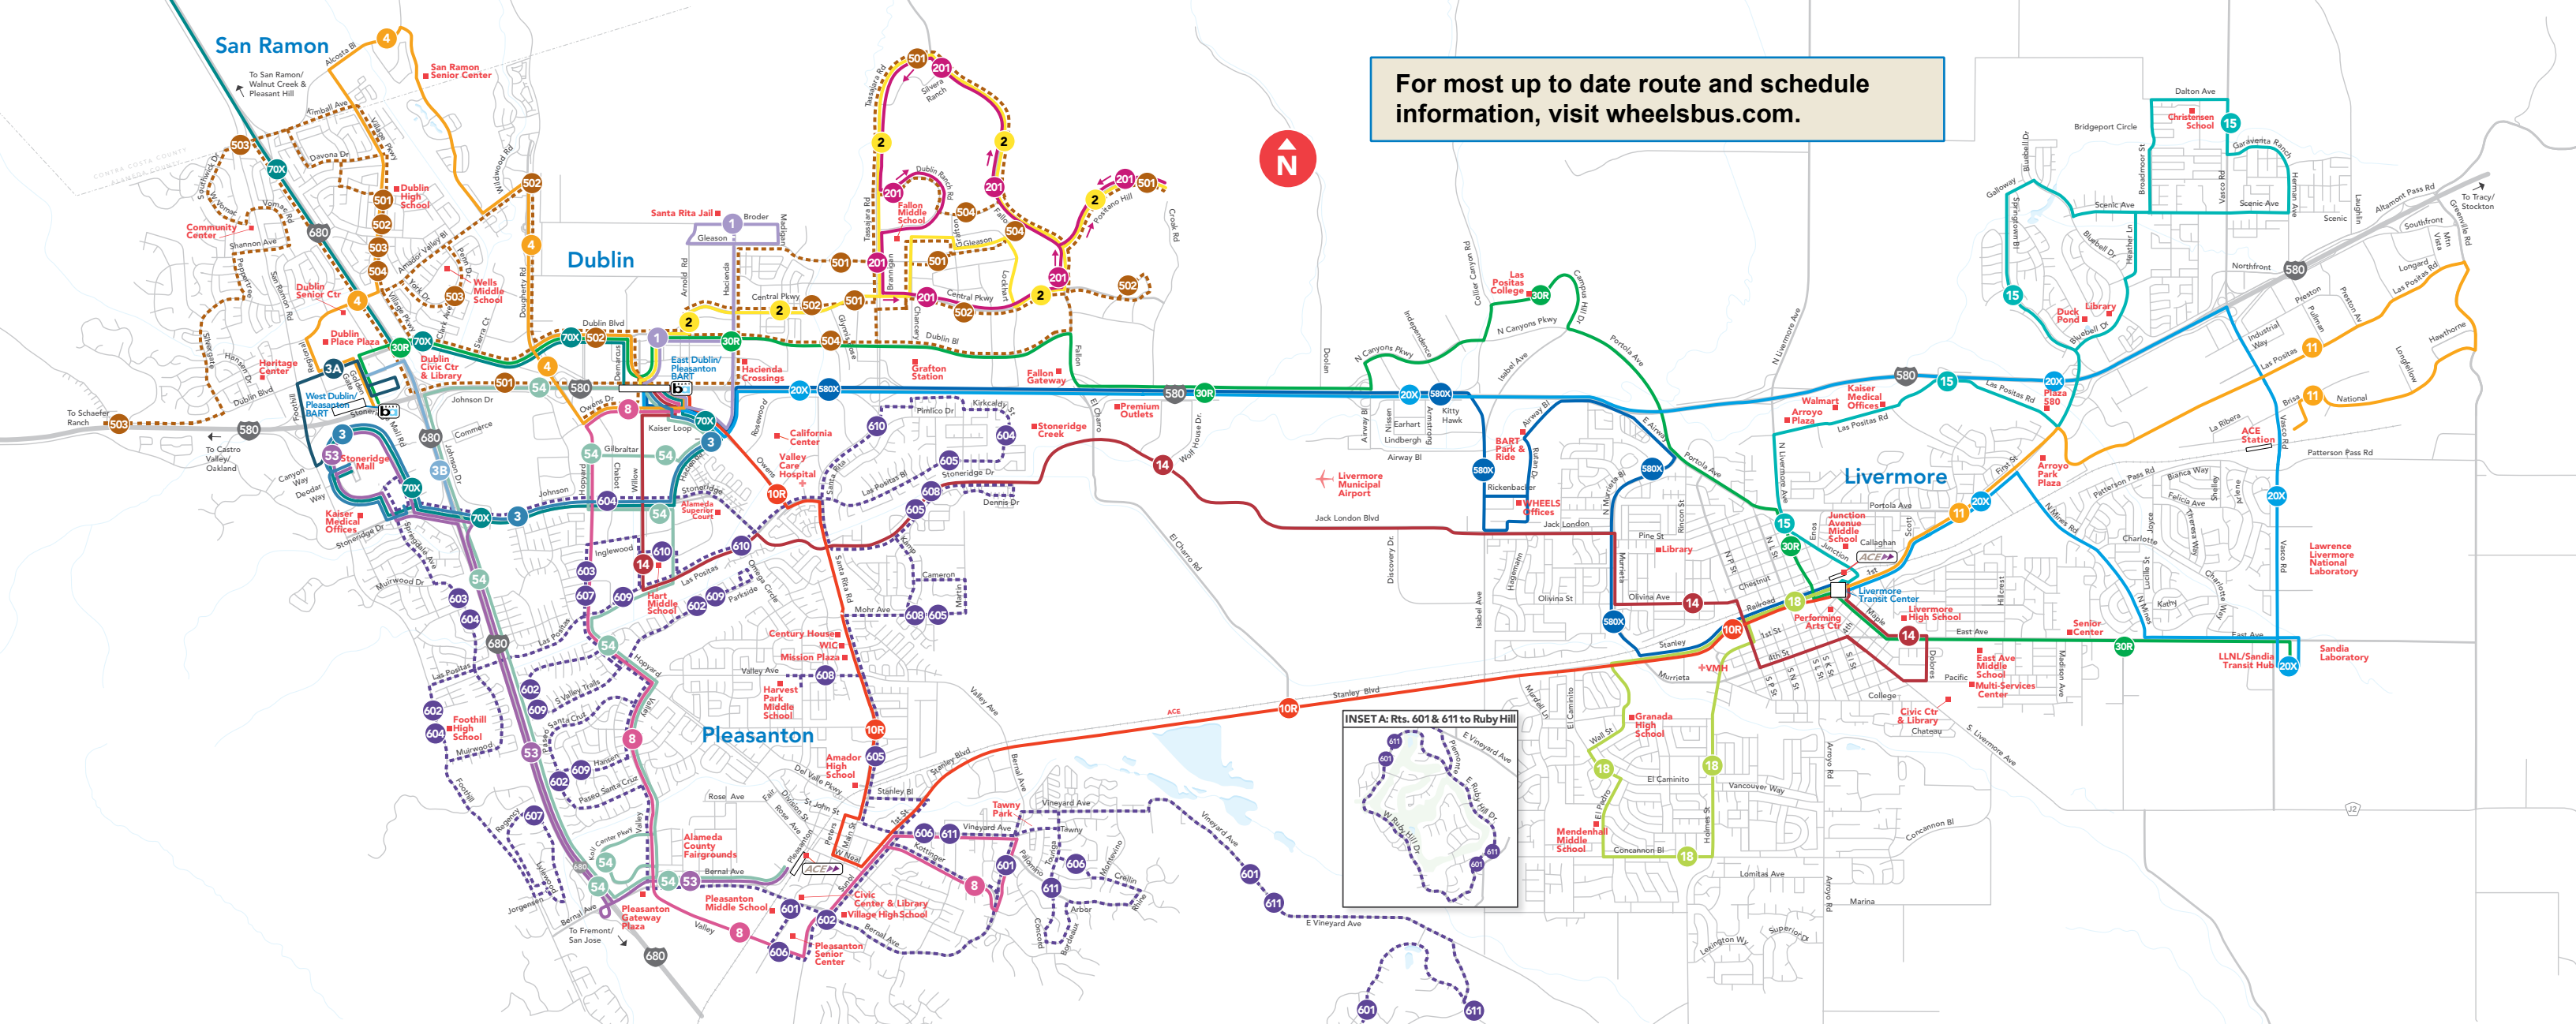

For most up to date route and schedule information, visit [wheelsbus.com](http://wheelsbus.com).

# System Map Legend

- |  |           |  |           |  |            |  |  |
|--|-----------|--|-----------|--|------------|--|--|
|  | Route 1   |  | Route 11  |  | Route 53   |  | Route 201  |
|  | Route 2   |  | Route 14  |  | Route 54   |  | Routes 501-504<br>501, 502, 503, 504                                       |
|  | Route 3   |  | Route 15  |  | Route 70X  |  | Routes 601-611<br>601, 602, 603, 604, 605, 606,<br>607, 608, 609, 610, 611 |
|  | Route 4   |  | Route 18  |  | Route 580X |  |  |
|  | Route 8   |  | Route 20X |  |            |  |  |
|  | Route 10R |  | Route 30R |  |            |  |  |