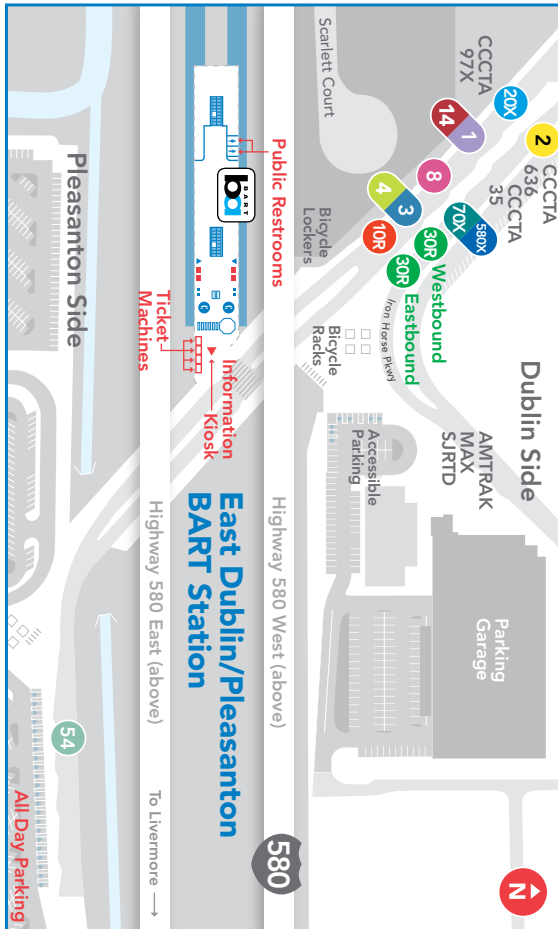

Effective August 10, 2024

East Dublin/Pleasanton BART Station

Cash Fares

$2.00
Regular Fare
$1.00
Senior/Disabled Fare

All buses accept **Clipper®**

For additional information on fares, passes, and programs

[wheelsbus.com/fares](https://www.wheelsbus.com/fares)

Bus Riding Basics

- Arrive at your stop at least five minutes early.
- Buses stop at designated bus stops only.
- Use exact fare. Drivers do not carry change.
- Smoking, eating, drinking, and littering are strictly prohibited.
- Service animals are permitted on the bus. Other pets are permitted only if transported in a closed pet carrier.
- Use earphones with audio and video devices.
- All buses are wheelchair-lift or ramp equipped.
- Buses are equipped with bike racks, located on the front bumper.
- If the bike rack is full, bikes are allowed onboard, at driver's discretion.

ADA / Title VI

The Americans with Disabilities Act of 1990 (ADA) guarantees persons with disabilities full and equal access to the same services and accommodations that are available to people without disabilities.

Title VI is a section of the Civil Rights Act of 1964 requiring that "No person in the United States shall on the grounds of race, color or national origin, be excluded from participation in, be denied the benefits of, or be subjected to discrimination under any program or activity receiving federal financial assistance." If you believe that you have received discriminatory treatment by Wheels on the basis of your race, color or national origin, you have the right to file a complaint with the Wheels Title VI Coordinator. For more information, call (925) 455-7500.

1

Gleason/Hacienda

E. Dublin/Pleasanton BART, East County Hall of Justice, Santa Rita Jail, Gleason Drive, Hacienda

New

Schedule

Days of Operation

Weekdays | Weekends

Trip planning with Transit®

Customer Service
[wheelsbus.com](https://www.wheelsbus.com)
(925) 455-7500

Download app