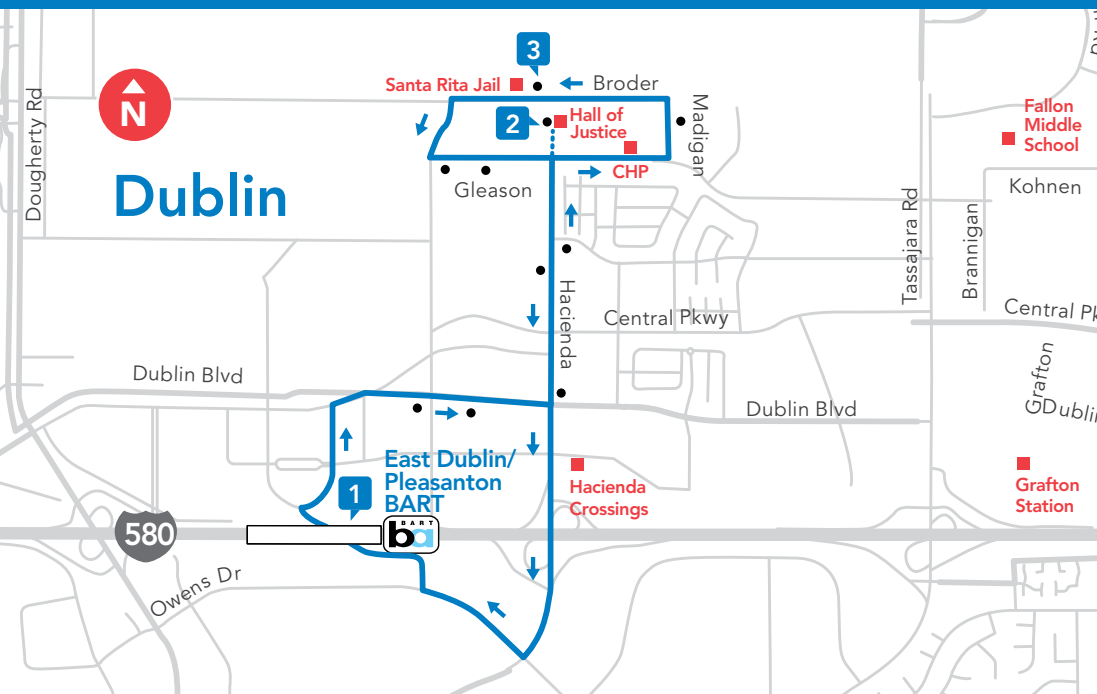

1

Gleason/Hacienda

E. Dublin/Pleasanton BART, East County Hall of Justice, Santa Rita Jail, Gleason Drive, Hacienda

New

Schedule

Days of Operation

Weekdays | Weekends

Trip planning with Transit®

Customer Service
[wheelsbus.com](https://www.wheelsbus.com)
(925) 455-7500

Download app

1 | Gleason/Hacienda

PM times are shown in bold

WEEKDAYS

WEEKENDS

1 East Dublin Pleasanton BART	2 East County Hall of Justice	3 Santa Rita Jail	1 East Dublin Pleasanton BART
6:29	6:37	6:40	6:48
7:09	7:17	7:20	7:28
7:49	7:57	8:00	8:08
8:29	8:37	8:40	8:48
9:09	9:17	9:20	9:28
9:49	9:57	10:00	10:08
10:29	10:37	10:40	10:48
11:29	11:37	11:40	11:48
12:29	12:37	12:40	12:48
1:29	1:37	1:40	1:48
2:29	2:37	2:40	2:48
3:29	3:37	3:40	3:48
4:09	4:17	4:20	4:30
4:49	4:57	5:00	5:10
5:29	5:37	5:40	5:50
6:17	-	6:24	6:31
6:57	-	7:04	7:11
7:37	-	7:44	7:51
8:37	-	8:44	8:51

1 East Dublin Pleasanton BART	3 Santa Rita Jail	1 East Dublin Pleasanton BART
8:37	8:44	8:51
9:37	9:44	9:51
10:37	10:44	10:51
11:37	11:44	11:51
12:37	12:44	12:51
1:37	1:44	1:51
2:37	2:44	2:51
3:37	3:44	3:51
4:37	4:44	4:51
5:37	5:44	5:51
6:37	6:44	6:51
7:37	7:44	7:51
8:37	8:44	8:51

1 | Gleason/Hacienda

- Regular Service
- Weekday Service
- Timepoint
- Bus Stop