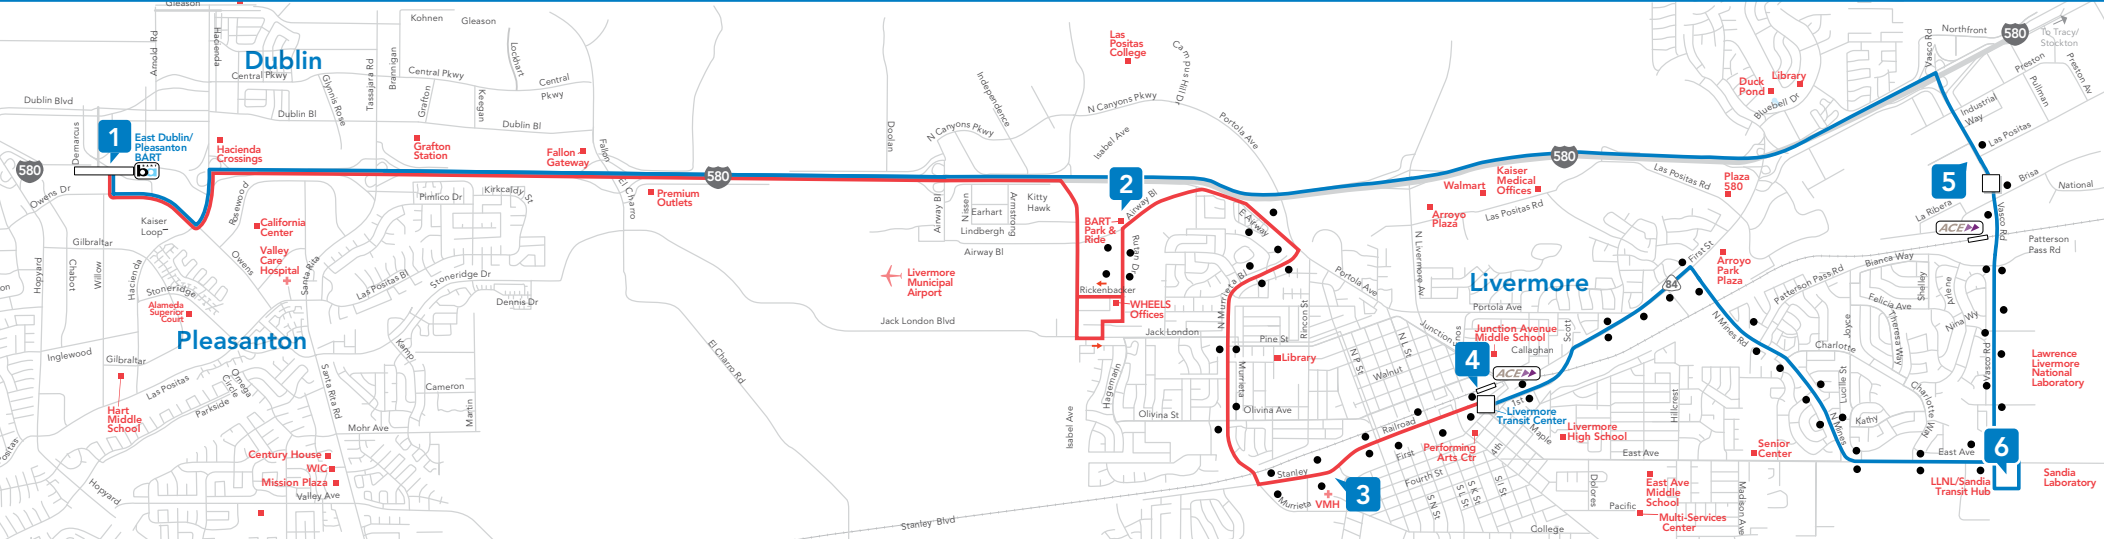

20X
580X
Vasco | Airway

E. Dublin/Pleasanton BART, Vasco Road, Lawrence Livermore National Laboratory, First Street, Livermore Transit Center

New Schedule

Days of Operation

Weekdays | Weekends

Trip planning with Transit®

Customer Service
wheelsbus.com
(925) 455-7500

Download app

20X | Vasco

Weekdays Only

- 20X Vasco Service
- Bus Stop
- 🗨️ Timepoint

AM

PM

1 E. Dublin/ Pleasanton BART	5 Vasco/ Las Positas	6 East/Vasco LLNL	4 Livermore Transit Center	4 Livermore Transit Center	6 East/Vasco LLNL	5 Vasco/ Las Positas	1 E. Dublin/ Pleasanton BART
7:37	7:56	8:00	8:13	4:47	5:00	5:04	5:26
8:37	8:56	9:00	9:13	5:47	6:00	6:04	6:26

PM times are shown in bold

580X | Airway

Weekdays Only

- 580X Airway Service
- Bus Stop
- 🗨️ Timepoint

WESTBOUND

EASTBOUND

4 Livermore Transit Center	3 Livermore Valley Care	2 Airway Park & Ride	1 E. Dublin/ Pleasanton BART	1 E. Dublin/ Pleasanton BART	2 Airway Park & Ride	3 Livermore Valley Care	4 Livermore Transit Center
6:17	6:22	6:30	6:46	7:37	7:54	8:03	8:10
6:57	7:02	7:10	7:26	8:37	8:54	9:03	9:10
8:17	8:22	8:30	8:46	—	—	—	—
—	—	—	—	4:37	4:54	5:03	5:10
3:57	4:02	4:10	4:26	5:37	5:54	6:03	6:10
5:17	5:22	5:30	5:46	5:57	6:14	6:23	6:30