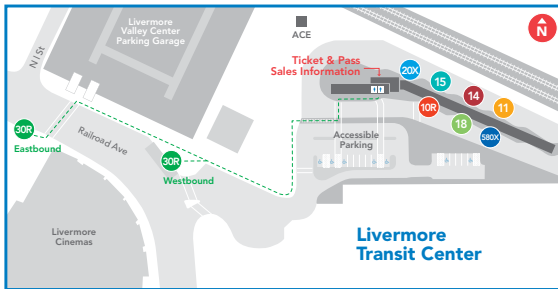

Effective August 10, 2024

East Dublin/Pleasanton BART Station

Livermore Transit Center

Cash Fares

\$2.00
Regular Fare

\$1.00
Senior/Disabled Fare

All buses accept **Clipper®**

For additional information on fares, passes, and programs

20X
580X
Vasco | Airway

E. Dublin/Pleasanton BART, Vasco Road, Lawrence Livermore National Laboratory, First Street, Livermore Transit Center

New Schedule

Days of Operation

Weekdays | Weekends

Trip planning with Transit®

Customer Service
wheelsbus.com
(925) 455-7500

Download app

20X | Vasco

Weekdays Only

- 20X Vasco Service
- Bus Stop
- 🗨️ Timepoint

AM

PM

1 E. Dublin/ Pleasanton BART	5 Vasco/ Las Positas	6 East/Vasco LLNL	4 Livermore Transit Center	4 Livermore Transit Center	6 East/Vasco LLNL	5 Vasco/ Las Positas	1 E. Dublin/ Pleasanton BART
7:37	7:56	8:00	8:13	4:47	5:00	5:04	5:26
8:37	8:56	9:00	9:13	5:47	6:00	6:04	6:26

PM times are shown in bold

580X | Airway

Weekdays Only

- 580X Airway Service
- Bus Stop
- 🗨️ Timepoint

WESTBOUND

EASTBOUND

4 Livermore Transit Center	3 Livermore Valley Care	2 Airway Park & Ride	1 E. Dublin/ Pleasanton BART	1 E. Dublin/ Pleasanton BART	2 Airway Park & Ride	3 Livermore Valley Care	4 Livermore Transit Center
6:17	6:22	6:30	6:46	7:37	7:54	8:03	8:10
6:57	7:02	7:10	7:26	8:37	8:54	9:03	9:10
8:17	8:22	8:30	8:46	—	—	—	—
—	—	—	—	4:37	4:54	5:03	5:10
3:57	4:02	4:10	4:26	5:37	5:54	6:03	6:10
5:17	5:22	5:30	5:46	5:57	6:14	6:23	6:30