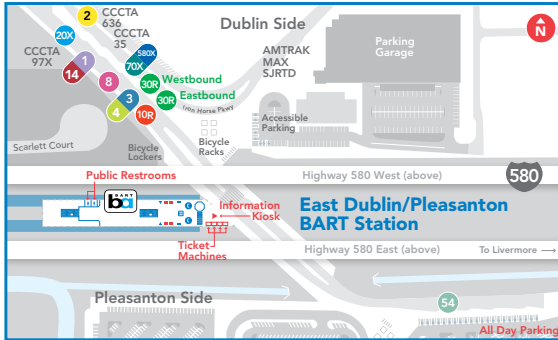

Effective August 10, 2024

East Dublin/Pleasanton BART Station

Livermore Transit Center

Cash Fares

\$2.00
Regular Fare

\$1.00
Senior/Disabled Fare

All buses accept **Clipper®**

For additional information on fares, passes, and programs

20X
580X
Vasco | Airway

E. Dublin/Pleasanton BART, Vasco Road, Lawrence Livermore National Laboratory, First Street, Livermore Transit Center

New Schedule

Days of Operation

Weekdays | Weekends

Trip planning with Transit®

Customer Service
wheelsbus.com
(925) 455-7500

Download app

20X | Vasco

Weekdays Only

- 20X Vasco Service
- Bus Stop
- 🗨️ Timepoint

AM

PM

1 E. Dublin/ Pleasanton BART	5 Vasco/ Las Positas	6 East/Vasco LLNL	4 Livermore Transit Center	4 Livermore Transit Center	6 East/Vasco LLNL	5 Vasco/ Las Positas	1 E. Dublin/ Pleasanton BART
7:37	7:56	8:00	8:13	4:47	5:00	5:04	5:26
8:37	8:56	9:00	9:13	5:47	6:00	6:04	6:26

PM times are shown in bold

580X | Airway

Weekdays Only

- 580X Airway Service
- Bus Stop
- 🗨️ Timepoint

WESTBOUND

EASTBOUND

4 Livermore Transit Center	3 Livermore Valley Care	2 Airway Park & Ride	1 E. Dublin/ Pleasanton BART	1 E. Dublin/ Pleasanton BART	2 Airway Park & Ride	3 Livermore Valley Care	4 Livermore Transit Center
6:17	6:22	6:30	6:46	7:37	7:54	8:03	8:10
6:57	7:02	7:10	7:26	8:37	8:54	9:03	9:10
8:17	8:22	8:30	8:46	—	—	—	—
—	—	—	—	4:37	4:54	5:03	5:10
3:57	4:02	4:10	4:26	5:37	5:54	6:03	6:10
5:17	5:22	5:30	5:46	5:57	6:14	6:23	6:30