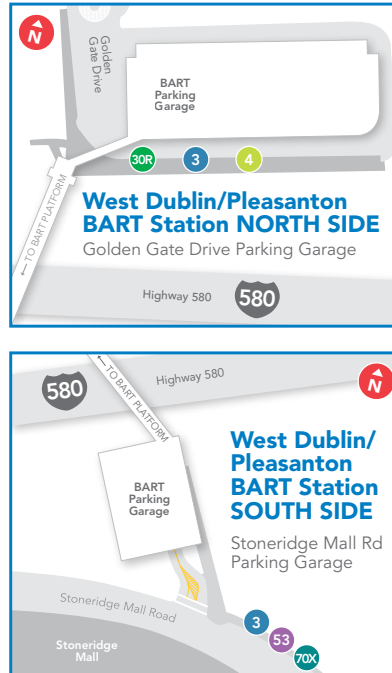

Effective August 10, 2024

East Dublin/Pleasanton BART Station

West Dublin/Pleasanton BART Station

Cash Fares

\$2.00
Regular Fare

\$1.00
Senior/Disabled Fare

All buses accept **Clipper**®

For additional information on fares, passes, and programs

4

Central Dublin

E Dublin/ Pleasanton BART, Dougherty/Mariposa, Stagecoach/Amador Lks, Village/Alcosta, Amador/Village, W Dublin/Pleasanton BART

Days of Operation

Weekdays | Weekends

Trip planning with Transit®

Saturday

WESTBOUND						EASTBOUND					
1	2	3	4	5	6	6	5	4	3	2	1
E Dublin/ Pleasanton BART	Dougherty/ Mariposa	Stagecoach/ Amador Lks	Village/ Alcosta	Amador/ Village	W Dublin/ Pleasanton BART	W Dublin/ Pleasanton BART	Amador/ Village	Village/ Alcosta	Stagecoach/ Amador Lks	Dougherty/ Mariposa	E Dublin/ Pleasanton BART
8:37	8:41	8:45	8:48	8:52	8:59	8:01	8:07	8:11	8:14	8:18	8:26
9:17	9:21	9:25	9:28	9:32	9:39	8:41	8:47	8:51	8:54	8:58	9:06
9:57	10:01	10:05	10:08	10:12	10:19	9:21	9:27	9:31	9:34	9:38	9:46
10:37	10:41	10:45	10:48	10:52	10:59	10:01	10:07	10:11	10:14	10:18	10:26
11:17	11:21	11:25	11:28	11:32	11:39	10:41	10:47	10:51	10:54	10:58	11:06
11:57	12:01	12:05	12:08	12:12	12:19	11:21	11:27	11:31	11:34	11:38	11:46
12:37	12:41	12:45	12:48	12:52	12:59	12:01	12:07	12:11	12:14	12:18	12:26
1:17	1:21	1:25	1:28	1:32	1:39	12:41	12:47	12:51	12:54	12:58	1:06
1:57	2:01	2:05	2:08	2:12	2:19	1:21	1:27	1:31	1:34	1:38	1:46
2:37	2:41	2:45	2:48	2:52	2:59	2:01	2:07	2:11	2:14	2:18	2:26
3:17	3:21	3:25	3:28	3:32	3:39	2:41	2:47	2:51	2:54	2:58	3:06
3:57	4:01	4:05	4:08	4:12	4:19	3:21	3:27	3:31	3:34	3:38	3:46
4:37	4:41	4:45	4:48	4:52	4:59	4:01	4:07	4:11	4:14	4:18	4:26
5:17	5:21	5:25	5:28	5:32	5:39	4:41	4:47	4:51	4:54	4:58	5:06
5:57	6:01	6:05	6:08	6:12	6:19	5:21	5:27	5:31	5:34	5:38	5:46
6:37	6:41	6:45	6:48	6:52	6:59	6:01	6:07	6:11	6:14	6:18	6:26
7:17	7:21	7:25	7:28	7:32	7:39	6:41	6:47	6:51	6:54	6:58	7:06