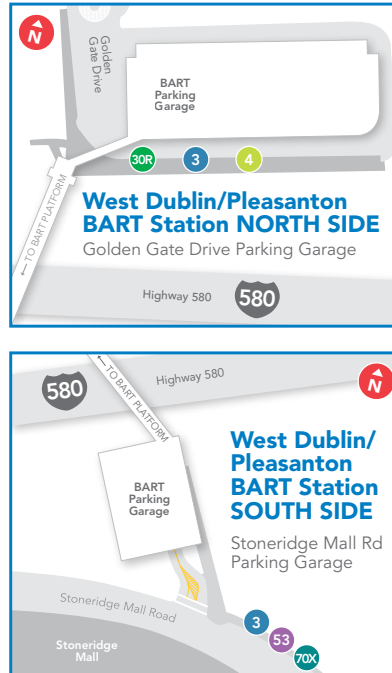

West Dublin/Pleasanton BART Station

Cash Fares

$2.00
Regular Fare

$1.00
Senior/Disabled Fare

All buses accept **Clipper**®

For additional information on fares, passes, and programs

[wheelsbus.com/fares](https://www.wheelsbus.com/fares)

Bus Riding Basics

- Arrive at your stop at least five minutes early.
- Buses stop at designated bus stops only.
- Use exact fare. Drivers do not carry change.
- Smoking, eating, drinking, and littering are strictly prohibited.
- Service animals are permitted on the bus. Other pets are permitted only if transported in a closed pet carrier.
- Use earphones with audio and video devices.
- All buses are wheelchair-lift or ramp equipped.
- Buses are equipped with bike racks, located on the front bumper.
- If the bike rack is full, bikes are allowed onboard, at driver's discretion.

ADA / Title VI

The Americans with Disabilities Act of 1990 (ADA) guarantees persons with disabilities full and equal access to the same services and accommodates that are available to people without disabilities.

Title VI is a section of the Civil Rights Act of 1964 requiring that "No person in the United States shall on the grounds of race, color or national origin, be excluded from participation in, be denied the benefits of, or be subjected to discrimination under any program or activity receiving federal financial assistance." If you believe that you have received discriminatory treatment by Wheels on the basis of your race, color or national origin, you have the right to file a complaint with the Wheels Title VI Coordinator. For more information, call (925) 455-7500.

53/54

Stoneridge/Hacienda

Pleasanton ACE, Bernal Business Park, Hacienda, Rosewood Commons, E. Dublin/Pleasanton BART, W. Dublin/Pleasanton BART, Stoneridge Mall

New Schedule

Days of Operation

Weekdays | Weekends

Trip planning with Transit®

Customer Service
[wheelsbus.com](https://www.wheelsbus.com)
(925) 455-7500

Download app