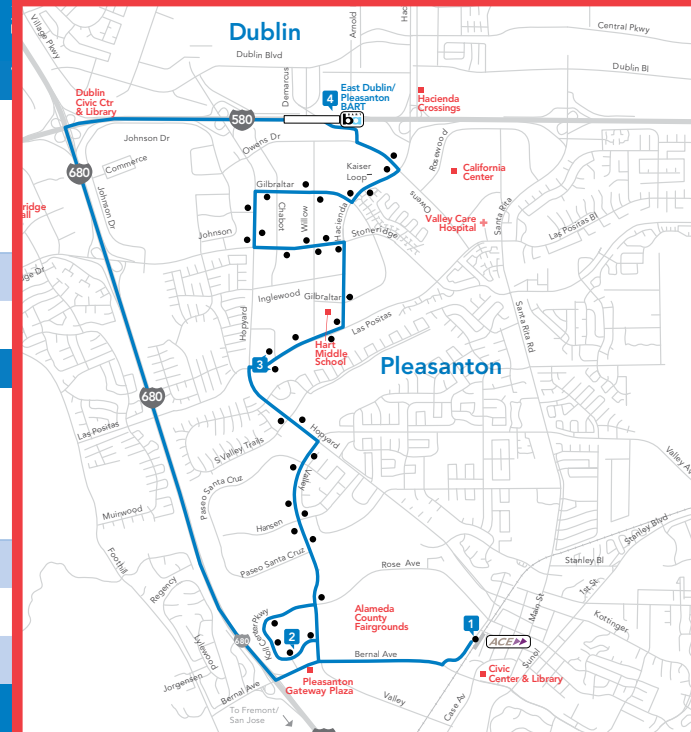

54 | Hacienda

Weekdays

times are shown in bold

WEEKDAY MORNINGS

ACE Arrive	1 Fairgrounds East	2 Koll Center Parkway	3 Las Positas & Hopyard	4 E. Dublin/ Pleasanton BART	1 Fairgrounds East
6:48	6:51	6:55	7:02	7:15	7:37
7:53	7:56	8:00	8:07	8:20	—

WEEKDAY AFTERNOONS

1 Fairgrounds East	4 E. Dublin/ Pleasanton BART	3 Las Positas & Hopyard	2 Koll Center Parkway	1 Fairgrounds East	ACE Depart
—	3:48	3:58	4:07	4:15	4:28
4:18	4:48	4:58	5:07	5:15	5:28
5:18	5:48	5:58	6:07	6:15	6:28

53 | Stoneridge

Monday-Friday

Regular Service

Timepoint

Bus Stop

54 | Hacienda

Monday-Friday

Regular Service

Timepoint

Bus Stop