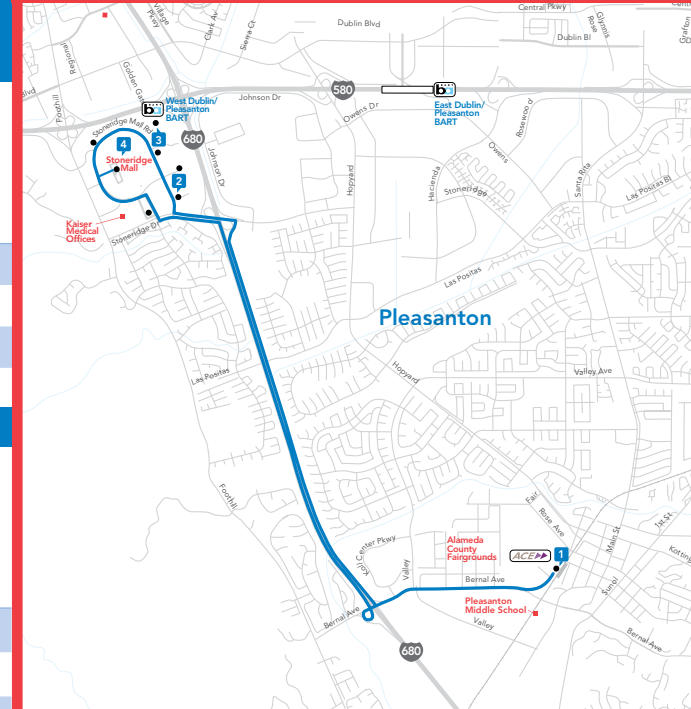

53 | Stoneridge

Weekdays

PM times are shown in bold

WEEKDAY MORNINGS

ACE Arrive	1 Fairgrounds East	2 Stoneridge & McWilliams	3 W. Dublin/ Pleasanton BART	4 Stoneridge Mall	4 Stoneridge Mall	1 Fairgrounds East
5:23	5:26	5:34	5:36	5:39	6:03	6:15
6:48	6:51	6:59	7:01	7:04	7:30	7:42
7:53	7:56	8:04	8:06	8:09	8:11	8:23
8:45	8:48	8:56	8:58	9:01	—	—

WEEKDAY AFTERNOONS

1 Fairgrounds East	2 Stoneridge & McWilliams	3 W. Dublin/ Pleasanton BART	4 Stoneridge Mall	4 Stoneridge Mall	1 Fairgrounds East	ACE Depart
—	4:00	4:02	4:05	4:06	4:21	4:28
4:44	5:00	5:02	5:05	5:06	5:21	5:28
5:44	6:00	6:02	6:05	6:06	6:21	6:28
6:44	7:00	7:02	7:05	7:06	7:21	7:31

54 | Hacienda

Weekdays

times are shown in bold

WEEKDAY MORNINGS

ACE Arrive	1 Fairgrounds East	2 Koll Center Parkway	3 Las Positas & Hopyard	4 E. Dublin/ Pleasanton BART	1 Fairgrounds East
6:48	6:51	6:55	7:02	7:15	7:37
7:53	7:56	8:00	8:07	8:20	—

WEEKDAY AFTERNOONS

1 Fairgrounds East	4 E. Dublin/ Pleasanton BART	3 Las Positas & Hopyard	2 Koll Center Parkway	1 Fairgrounds East	ACE Depart
—	3:48	3:58	4:07	4:15	4:28
4:18	4:48	4:58	5:07	5:15	5:28
5:18	5:48	5:58	6:07	6:15	6:28

53 | Stoneridge

Monday-Friday

Regular Service

Timepoint

Bus Stop