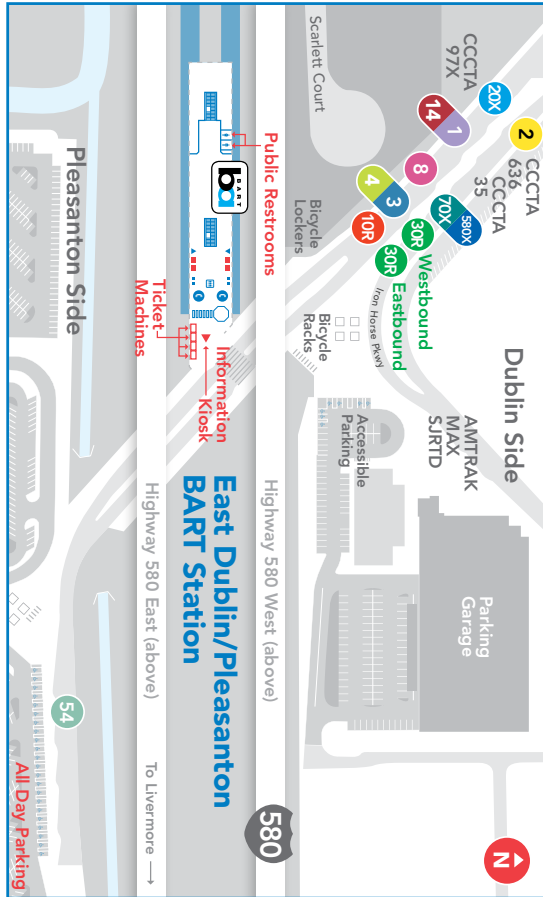

Effective August 10, 2024

East Dublin/Pleasanton BART Station

Cash Fares

$2.00
Regular Fare

$1.00
Senior/Disabled Fare

All buses accept Clipper®

For additional information on fares, passes, and programs

wheelsbus.com/fares

The following locations sell Wheels passes. Select retailers sell Clipper® cards. You can also purchase passes by mail, phone, or fax, with a Visa, Mastercard, or Discover card. For information or to purchase a pass by phone, call (925) 455-7555.

Livermore	
Wheels Administrative Office	1362 Rutan Court, Suite 100 (925) 455-7555
Livermore Transit Center	2500 Railroad Ave (925) 455-7500
Lucky Market	2000 Portola Ave (925) 424-1000
Livermore City Hall	1052 S. Livermore Ave (925) 960-4300
Livermore Senior Center	4444 East Ave (925) 373-5760
Safeway Market	4495 First Street (925) 455-2520
Safeway Marketplace	1554 First Street (925) 455-5667

Pleasanton	
Lucky Market	Las Positas Blvd @ Hopyard Rd (925) 462-1520
Pleasanton Senior Center	5353 Sunol Blvd (925) 931-5365
Safeway Market	1701 Santa Rita Rd (925) 417-5530
Safeway Market	6790 Bernal Ave (925) 846-8644

Dublin	
Safeway Market	7499 Dublin Blvd (915) 556-4034
Safeway Market	4440 Tassajara Road (925) 551-4710

Bus Riding Basics

- Arrive at your stop at least five minutes early.
- Buses stop at designated bus stops only.
- Use exact fare. Drivers do not carry change.
- Smoking, eating, drinking, and littering are strictly prohibited.
- Service animals are permitted on the bus. Other pets are permitted only if transported in a closed pet carrier.
- Use earphones with audio and video devices.
- All buses are wheelchair-lift or ramp equipped.
- Buses are equipped with bike racks, located on the front bumper.
- If the bike rack is full, bikes are allowed onboard, at driver's discretion.

ADA / Title VI

The Americans with Disabilities Act of 1990 (ADA) guarantees persons with disabilities full and equal access to the same services and accommodations that are available to people without disabilities.

Title VI is a section of the Civil Rights Act of 1964 requiring that "No person in the United States shall on the grounds of race, color or national origin, be excluded from participation in, be denied the benefits of, or be subjected to discrimination under any program or activity receiving federal financial assistance." If you believe that you have received discriminatory treatment by Wheels on the basis of your race, color or national origin, you have the right to file a complaint with the Wheels Title VI Coordinator. For more information, call (925) 455-7500.

8

Hopyard

E. Dublin/Pleasanton BART, Hopyard, Valley, Downtown Pleasanton, Kottinger Park

Days of Operation

Weekdays | Weekends

Trip planning with Transit®

Customer Service
wheelsbus.com
(925) 455-7500

Download app