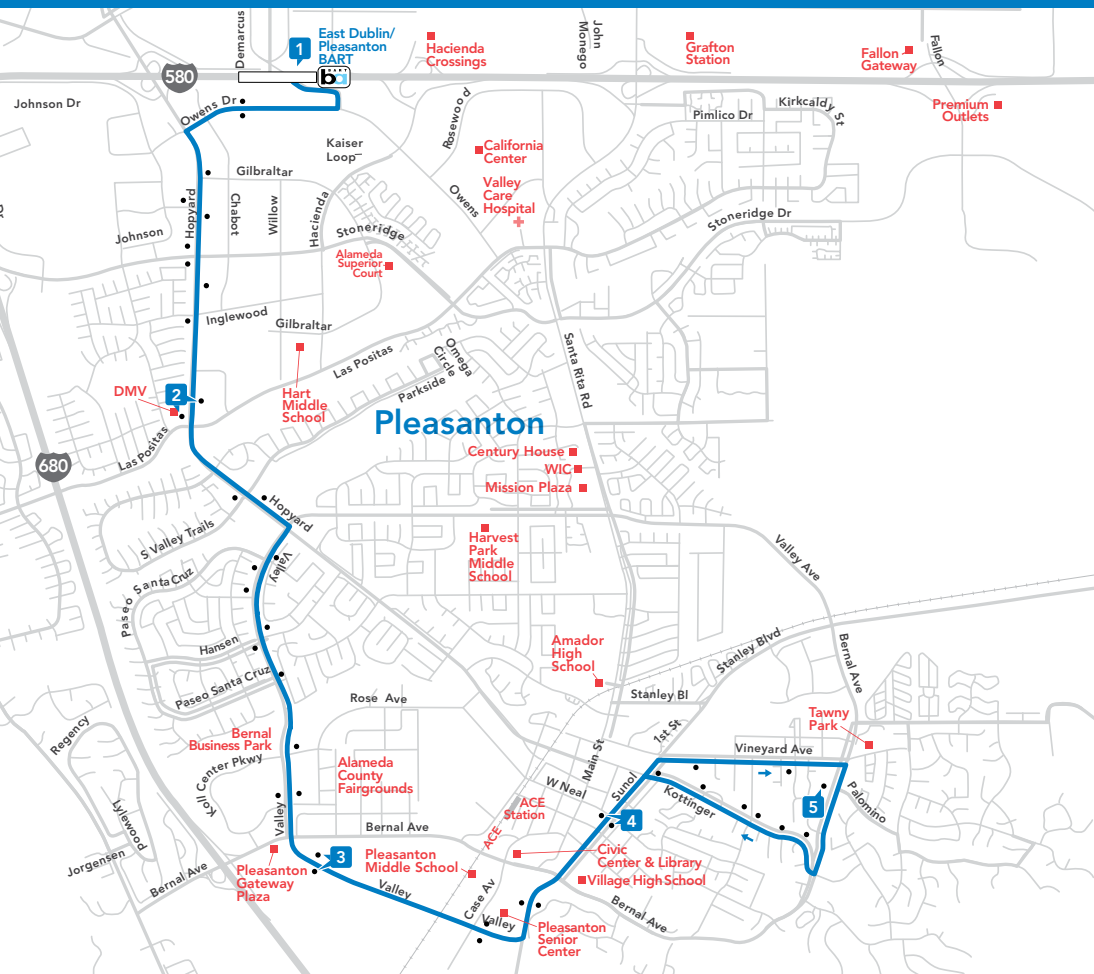

WEEKENDS

Times shown in RED are SATURDAYS ONLY

1 E. BART Station	2 Hopyard & Las Positas	3 Valley & Wild Rose	4 First & Neal	5 Bernal & Palomino	5 Bernal & Palomino	4 First & Neal	3 Valley & Wild Rose	2 Hopyard & Las Positas	1 E. BART Station
7:57	8:05	8:12	8:18	8:22	8:23	8:28	8:33	8:41	8:49
8:57	9:05	9:12	9:18	9:22	9:23	9:28	9:33	9:41	9:49
9:57	10:05	10:12	10:18	10:22	10:23	10:28	10:33	10:41	10:49
10:57	11:05	11:12	11:18	11:22	11:23	11:28	11:33	11:41	11:49
11:57	12:05	12:12	12:18	12:22	12:23	12:28	12:33	12:41	12:49
12:57	1:05	1:12	1:18	1:22	1:23	1:28	1:33	1:41	1:49
1:57	2:05	2:12	2:18	2:22	2:23	2:28	2:33	2:41	2:49
2:57	3:05	3:12	3:18	3:22	3:23	3:28	3:33	3:41	3:49
3:57	4:05	4:12	4:18	4:22	4:23	4:28	4:33	4:41	4:49
4:57	5:05	5:12	5:18	5:22	5:23	5:28	5:33	5:41	5:49
5:57	6:05	6:12	6:18	6:22	6:23	6:28	6:33	6:41	6:49
6:57	7:05	7:12	7:18	7:22	7:23	7:28	7:33	7:41	7:49
7:57	8:05	8:12	8:18	8:22	8:23	8:28	8:33	8:41	8:49
9:04	9:12	9:19	9:25	9:29	9:30	9:35	9:40	9:48	9:56

8 | Hopyard

Regular Service

Timepoint

Bus Stop