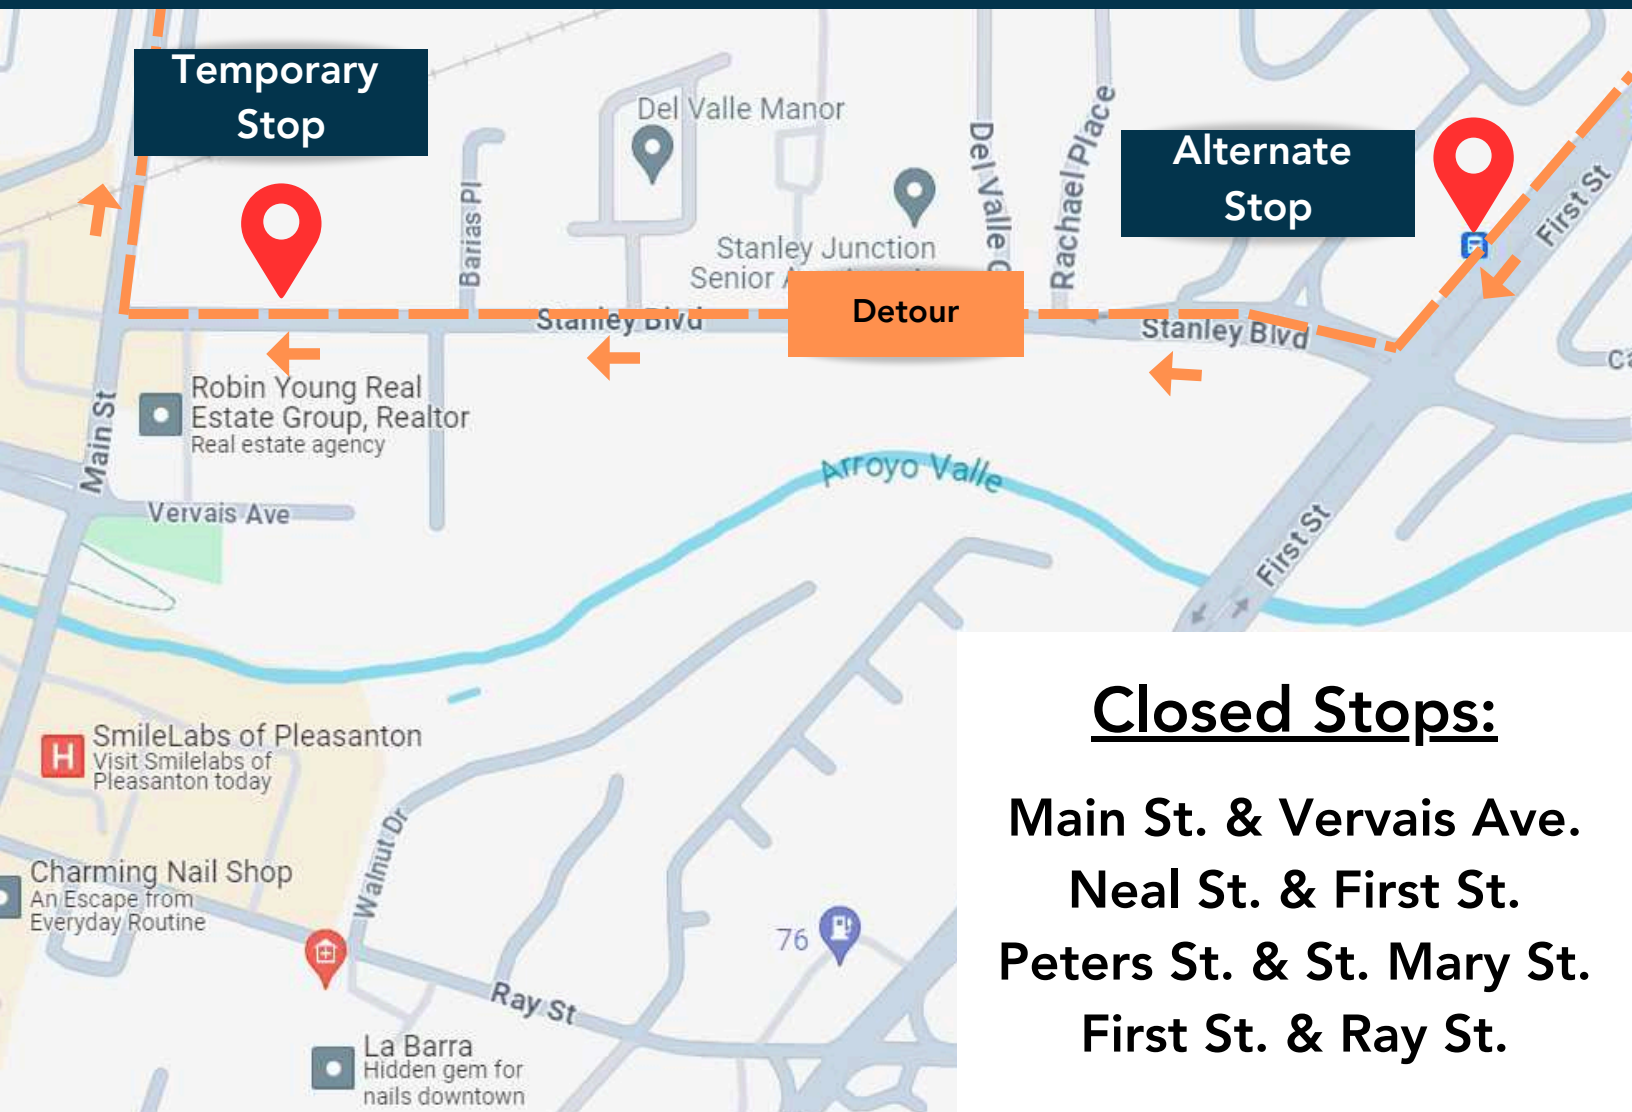

BUS STOP CLOSURES

August 8 - 31, 2024
10R Westbound

Closed Stops:

Main St. & Vervais Ave.
Neal St. & First St.
Peters St. & St. Mary St.
First St. & Ray St.

Route details at wheelsbus.com