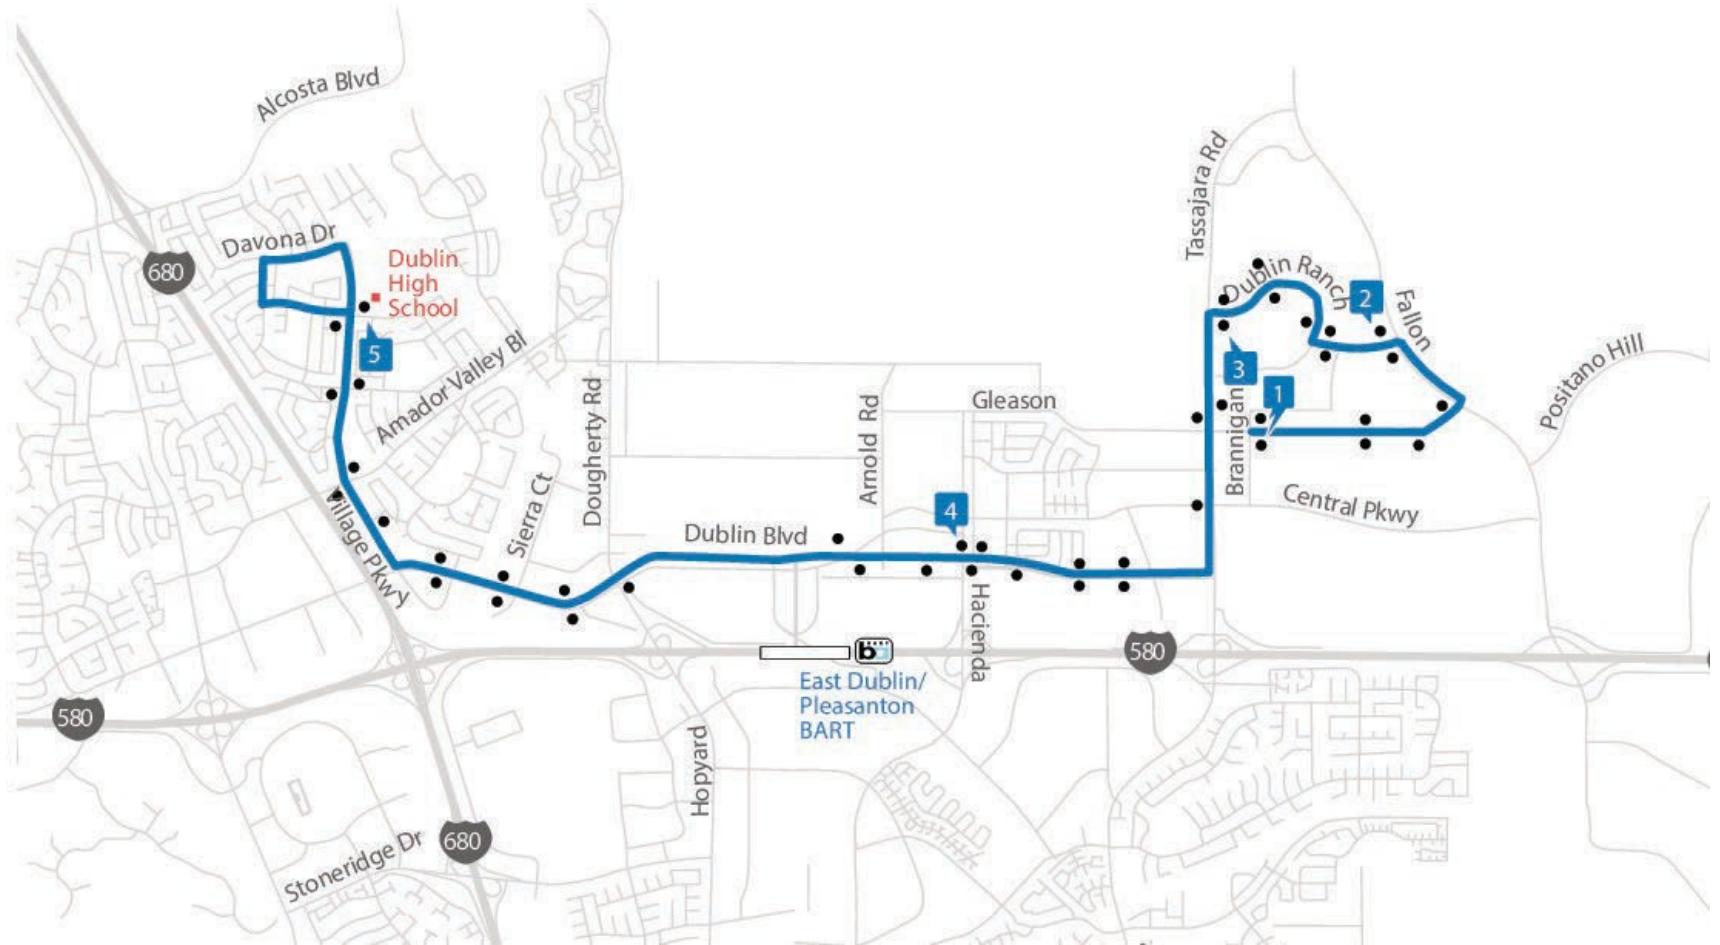

Route 504

Dublin Ranch/Dublin High School

Fall 2024

Morning (Monday Tuesday Thursday and Friday) *Two buses scheduled

1	2	3	4	5
Gleason & Brannigan	Fallon & Antone	Dublin Ranch & Shadow Hill	Dublin & Hacienda	Dublin High School Arrive
7:16 AM*	7:21 AM	7:25 AM	7:43 AM	7:50 AM

On Wednesdays, buses leave Gleason and Brannigan 40 minutes later than shown above.

Morning (Wednesday) *Two buses scheduled

1	2	3	4	5
Gleason & Brannigan	Fallon & Antone	Dublin Ranch & Shadow Hill	Dublin & Hacienda	Dublin High School Arrive
7:56 AM*	8:07 AM	8:15 AM	8:22 AM	8:40 AM

Afternoon (Monday Tuesday and Thursday)

*Two buses scheduled

5	4	3	2	1
Dublin High School Depart	Dublin & Hacienda	Dublin Ranch & Shadow Hill	Fallon & Antone	Gleason & Grafton
4:00 PM*	4:16 PM	4:24 PM	4:28 PM	4:31 PM

Afternoon (Wednesday) *Two buses scheduled

5	4	3	2	1
Dublin High School Depart	Dublin & Hacienda	Dublin Ranch & Shadow Hill	Fallon & Antone	Gleason & Grafton
3:02 PM*	3:18 PM	3:26 PM	3:30 PM	3:33 PM

Afternoon (Friday) *Two buses scheduled

5	4	3	2	1
Dublin High School Depart	Dublin & Hacienda	Dublin Ranch & Shadow Hill	Fallon & Antone	Gleason & Grafton
2:32 PM*	2:48 PM	2:56 PM	3:00 PM	3:03 PM