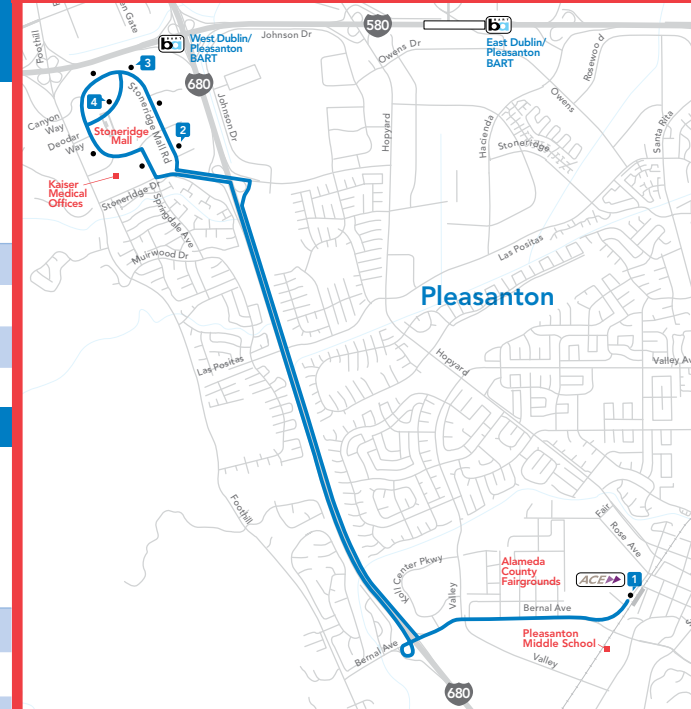

53 | Stoneridge

Weekdays

PM times are shown in bold

WEEKDAY MORNINGS

ACE Arrive	1 Fairgrounds East	2 Stoneridge & McWilliams	3 West Dublin/ Pleasanton BART Station	4 Stoneridge Mall	4 Stoneridge Mall	1 Fairgrounds East
5:23	5:26	5:34	5:36	5:39	6:03	6:15
6:48	6:51	6:59	7:01	7:04	7:30	7:42
7:53	7:56	8:04	8:06	8:09	8:11	8:23
8:45	8:48	8:56	8:58	9:01	—	—

WEEKDAY AFTERNOONS

1 Fairgrounds East	2 Stoneridge & McWilliams	3 West Dublin/ Pleasanton BART Station	4 Stoneridge Mall	4 Stoneridge Mall	1 Fairgrounds East	ACE Depart
—	4:00	4:02	4:05	4:06	4:21	4:28
4:44	5:00	5:02	5:05	5:06	5:21	5:28
5:44	6:00	6:02	6:05	6:06	6:21	6:28
—	7:00	7:02	7:05	7:06	7:21	7:31

53 | Stoneridge

Monday-Friday

Regular Service

Timepoint

Bus Stop

54 | Hacienda

Weekdays

times are shown in bold

WEEKDAY MORNINGS

ACE Arrive	1 Fairgrounds East	2 Koll Center Parkway	3 Las Positas & Hopyard	4 East Dublin/ Pleasanton BART Station	1 Fairgrounds East
6:48	6:51	6:55	7:02	7:15	7:37
7:53	7:56	8:00	8:07	8:20	—

WEEKDAY AFTERNOONS

1 Fairgrounds East	4 East Dublin/ Pleasanton BART Station	3 Las Positas & Hopyard	2 Koll Center Parkway	1 Fairgrounds East	ACE Depart
—	3:48	3:58	4:07	4:15	4:28
4:18	4:48	4:58	5:07	5:15	5:28
5:18	5:48	5:58	6:07	6:15	6:28