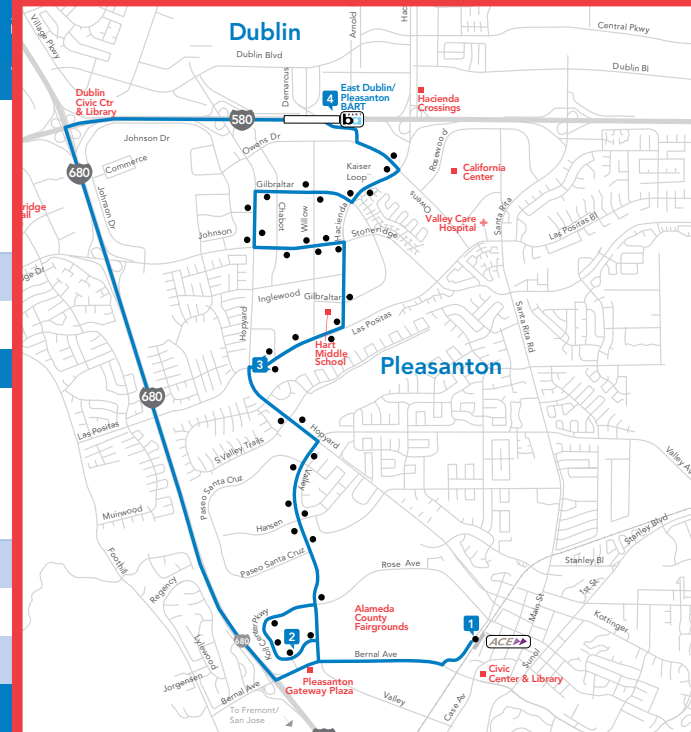

WEEKDAY AFTERNOONS

| 1 Fairgrounds East | 2 Stoneridge & McWilliams | 3 West Dublin/ Pleasanton BART Station | 4 Stoneridge Mall | 4 Stoneridge Mall | 1 Fairgrounds East | ACE Depart |
|-----------------------|------------------------------|--|----------------------|----------------------|-----------------------|------------|
| — | 4:00 | 4:02 | 4:05 | 4:06 | 4:21 | 4:28 |
| 4:44 | 5:00 | 5:02 | 5:05 | 5:06 | 5:21 | 5:28 |
| 5:44 | 6:00 | 6:02 | 6:05 | 6:06 | 6:21 | 6:28 |
| — | 7:00 | 7:02 | 7:05 | 7:06 | 7:21 | 7:31 |

WEEKDAY MORNINGS

| ACE Arrive | 1 Fairgrounds East | 2 Koll Center Parkway | 3 Las Positas & Hopyard | 4 East Dublin/ Pleasanton BART Station | 1 Fairgrounds East |
|------------|-----------------------|--------------------------|----------------------------|--|-----------------------|
| 6:48 | 6:51 | 6:55 | 7:02 | 7:15 | 7:37 |
| 7:53 | 7:56 | 8:00 | 8:07 | 8:20 | — |

WEEKDAY AFTERNOONS

| 1 Fairgrounds East | 4 East Dublin/ Pleasanton BART Station | 3 Las Positas & Hopyard | 2 Koll Center Parkway | 1 Fairgrounds East | ACE Depart |
|-----------------------|--|----------------------------|--------------------------|-----------------------|------------|
| — | 3:48 | 3:58 | 4:07 | 4:15 | 4:28 |
| 4:18 | 4:48 | 4:58 | 5:07 | 5:15 | 5:28 |
| 5:18 | 5:48 | 5:58 | 6:07 | 6:15 | 6:28 |

54 | Hacienda

Monday-Friday

Regular Service

Timepoint

Bus Stop