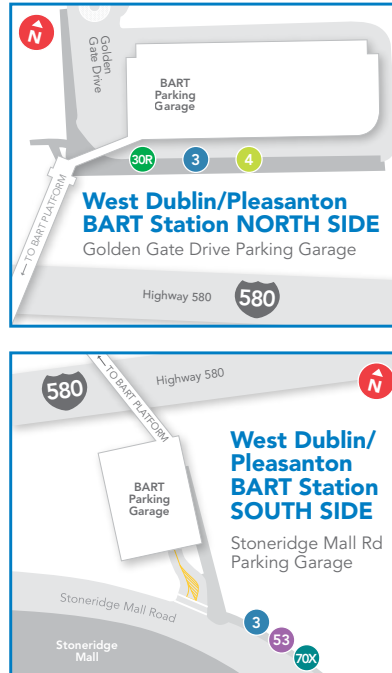

West Dublin/Pleasanton BART Station

Cash Fares

$2.00
Regular Fare

$1.00
Senior/Disabled Fare

All buses accept **Clipper®**

For additional information on fares, passes, and programs

[wheelsbus.com/fares](https://www.wheelsbus.com/fares)

Bus Riding Basics

- Arrive at your stop at least five minutes early.
- Buses stop at designated bus stops only.
- Use exact fare. Drivers do not carry change.
- Smoking, eating, drinking, and littering are strictly prohibited.
- Service animals are permitted on the bus. Other pets are permitted only if transported in a closed pet carrier.
- Use earphones with audio and video devices.
- All buses are wheelchair-lift or ramp equipped.
- Buses are equipped with bike racks, located on the front bumper.
- If the bike rack is full, bikes are allowed onboard, at driver's discretion.

ADA / Title VI

The Americans with Disabilities Act of 1990 (ADA) guarantees persons with disabilities full and equal access to the same services and accommodates that are available to people without disabilities.

Title VI is a section of the Civil Rights Act of 1964 requiring that "No person in the United States shall on the grounds of race, color or national origin, be excluded from participation in, be denied the benefits of, or be subjected to discrimination under any program or activity receiving federal financial assistance." If you believe that you have received discriminatory treatment by Wheels on the basis of your race, color or national origin, you have the right to file a complaint with the Wheels Title VI Coordinator. For more information, call (925) 455-7500.

53/54

Stoneridge/Hacienda

Pleasanton ACE, Bernal Business Park, Hacienda, Rosewood Commons, East Dublin/Pleasanton BART Station, West Dublin/Pleasanton BART Station, Stoneridge Mall

Days of Operation

Weekdays

Trip planning with Transit®

Download app

Customer Service

[wheelsbus.com](https://www.wheelsbus.com)

(925) 455-7500