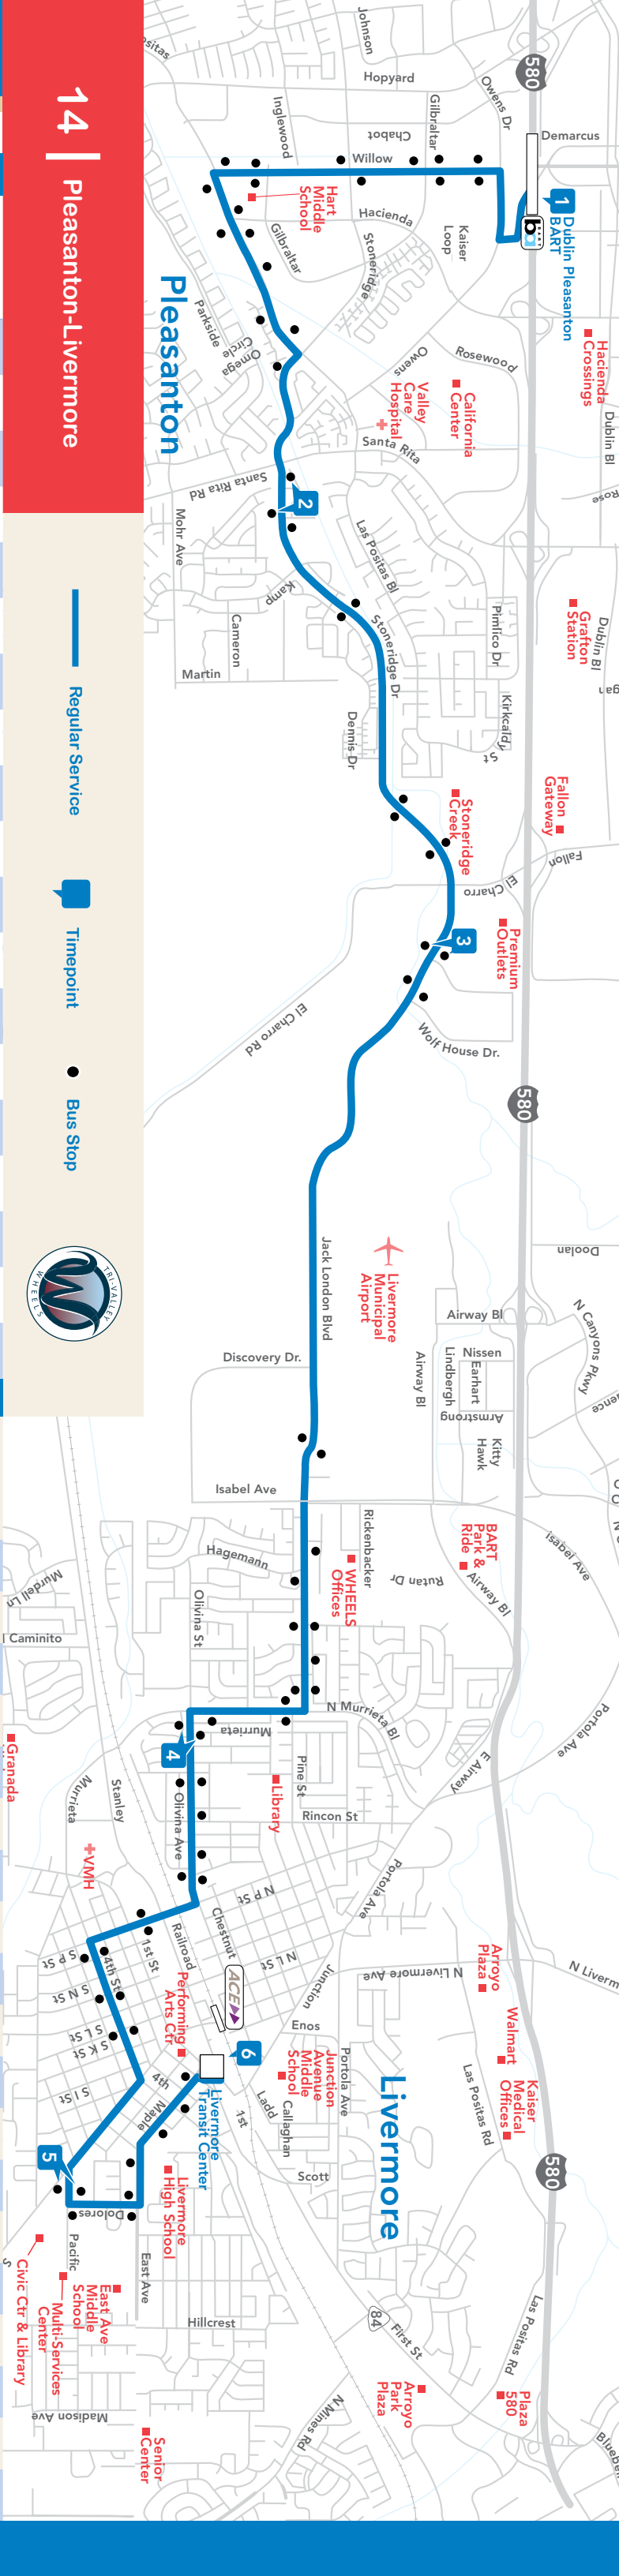

Download app

Customer Service

wheelsbus.com

(925) 455-7500

Weekdays

EASTBOUND

1 Dublin Pleasanton BART	2 Stoneridge & Santa Rita	3 Premium Outlets	4 Olivina & Murrieta	5 Pacific & Dolores	6 Transit Center
6:17	6:26	6:32	6:41	6:51	6:58
6:57	7:06	7:12	7:21	7:31	7:38
7:37	7:46	7:52	8:01	8:11	8:18
8:17	8:26	8:32	8:41	8:51	8:58
8:57	9:06	9:12	9:21	9:31	9:38
9:57	10:06	10:12	10:21	10:31	10:38
10:57	11:06	11:12	11:21	11:31	11:38
11:57	12:06	12:12	12:21	12:31	12:38
12:57	1:06	1:12	1:21	1:31	1:38
1:57	2:06	2:12	2:21	2:31	2:38
2:57	3:06	3:12	3:21	3:31	3:38
3:57	4:06	4:12	4:21	4:31	4:38
4:37	4:46	4:52	5:01	5:11	5:18
5:17	5:26	5:32	5:41	5:51	5:58
5:57	6:06	6:12	6:21	6:31	6:38
6:37	6:46	6:52	7:01	7:11	7:18
7:17	7:26	7:32	7:41	7:51	7:58
7:57	8:06	8:12	8:21	8:31	8:38
9:04	9:13	9:19	9:28	9:38	9:45

WESTBOUND

6 Transit Center	5 Pacific & Dolores	4 Olivina & Murrieta	3 Premium Outlets	2 Stoneridge & Santa Rita	1 Dublin Pleasanton BART
6:24	6:29	6:39	6:48	6:55	7:05
7:04	7:09	7:19	7:28	7:35	7:45
7:44	7:49	7:59	8:08	8:15	8:25
8:24	8:29	8:39	8:48	8:55	9:05
9:04	9:09	9:19	9:28	9:35	9:45
9:44	9:49	9:59	10:08	10:15	10:25
10:44	10:49	10:59	11:08	11:15	11:25
11:44	11:49	11:59	12:08	12:15	12:25
12:44	12:49	12:59	1:08	1:15	1:25
1:44	1:49	1:59	2:08	2:15	2:25
2:44	2:49	2:59	3:08	3:15	3:25
3:44	3:49	3:59	4:08	4:15	4:25
4:04	4:09	4:19	4:28	4:35	4:45
4:44	4:49	4:59	5:08	5:15	5:25
5:24	5:29	5:39	5:48	5:55	6:05
6:04	6:09	6:19	6:28	6:35	6:45
6:44	6:49	6:59	7:08	7:15	7:25
7:44	7:49	7:59	8:08	8:15	8:25
8:44	8:49	8:59	9:08	9:15	9:25

14 | Pleasanton-Livermore

Regular Service

Timepoint

Bus Stop