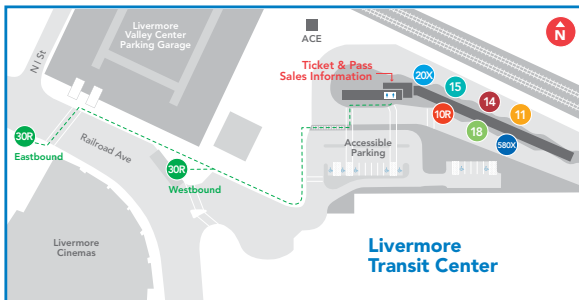

Open for 14 Route Map & Weekday Times

[Station Maps](#)

[Information](#)

14 | Pleasanton-Livermore

Effective March 23, 2024

Dublin Pleasanton BART

Livermore Transit Center

Cash Fares

14

Pleasanton-Livermore

Livermore Transit Center, Livermore Civic Center Complex, Jack London, Premium Outlets, Stoneridge, Dublin Pleasanton BART

Days of Operation

Weekdays | Weekends

Trip planning with Transit®

WESTBOUND

6 Transit Center	5 Pacific & Dolores	4 Olivina & Murrieta	3 Premium Outlets	2 Stoneridge & Santa Rita	1 Dublin Pleasanton BART
6:24	6:29	6:39	6:48	6:55	7:05
7:04	7:09	7:19	7:28	7:35	7:45
7:44	7:49	7:59	8:08	8:15	8:25
8:24	8:29	8:39	8:48	8:55	9:05
9:04	9:09	9:19	9:28	9:35	9:45
9:44	9:49	9:59	10:08	10:15	10:25
10:44	10:49	10:59	11:08	11:15	11:25
11:44	11:49	11:59	12:08	12:15	12:25
12:44	12:49	12:59	1:08	1:15	1:25
1:44	1:49	1:59	2:08	2:15	2:25
2:44	2:49	2:59	3:08	3:15	3:25
3:44	3:49	3:59	4:08	4:15	4:25
4:04	4:09	4:19	4:28	4:35	4:45
4:44	4:49	4:59	5:08	5:15	5:25
5:24	5:29	5:39	5:48	5:55	6:05
6:04	6:09	6:19	6:28	6:35	6:45
6:44	6:49	6:59	7:08	7:15	7:25
7:44	7:49	7:59	8:08	8:15	8:25
8:44	8:49	8:59	9:08	9:15	9:25