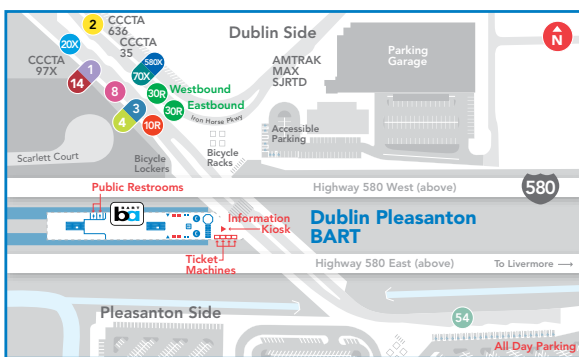

Open for 14 Route Map & Weekday Times

[Station Maps](#)

[Information](#)

14 | Pleasanton-Livermore

Effective March 23, 2024

Dublin Pleasanton BART

Livermore Transit Center

Cash Fares

14

Pleasanton-Livermore

Livermore Transit Center, Livermore Civic Center Complex, Jack London, Premium Outlets, Stoneridge, Dublin Pleasanton BART

Days of Operation

Weekdays | Weekends

Trip planning with Transit®

WESTBOUND

6 Transit Center	5 Pacific & Dolores	4 Olivina & Murrieta	3 Premium Outlets	2 Stoneridge & Santa Rita	1 Dublin Pleasanton BART
6:24	6:29	6:39	6:48	6:55	7:05
7:04	7:09	7:19	7:28	7:35	7:45
7:44	7:49	7:59	8:08	8:15	8:25
8:24	8:29	8:39	8:48	8:55	9:05
9:04	9:09	9:19	9:28	9:35	9:45
9:44	9:49	9:59	10:08	10:15	10:25
10:44	10:49	10:59	11:08	11:15	11:25
11:44	11:49	11:59	12:08	12:15	12:25
12:44	12:49	12:59	1:08	1:15	1:25
1:44	1:49	1:59	2:08	2:15	2:25
2:44	2:49	2:59	3:08	3:15	3:25
3:44	3:49	3:59	4:08	4:15	4:25
4:04	4:09	4:19	4:28	4:35	4:45
4:44	4:49	4:59	5:08	5:15	5:25
5:24	5:29	5:39	5:48	5:55	6:05
6:04	6:09	6:19	6:28	6:35	6:45
6:44	6:49	6:59	7:08	7:15	7:25
7:44	7:49	7:59	8:08	8:15	8:25
8:44	8:49	8:59	9:08	9:15	9:25