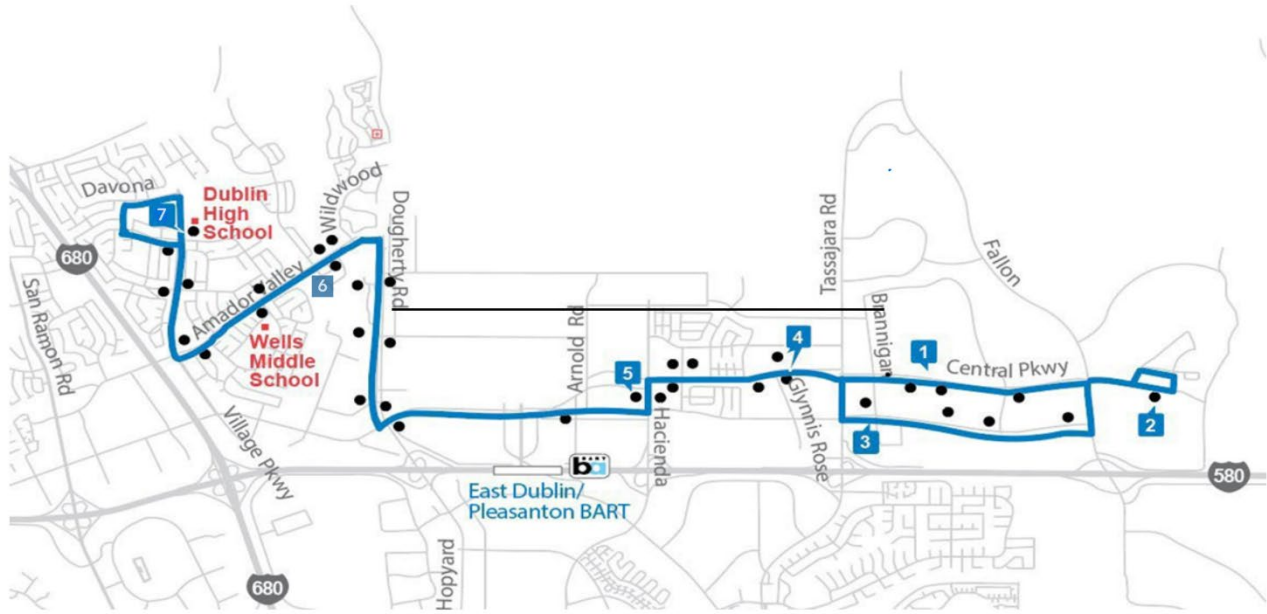

Route 502

Emerald Glen/Dublin High School

Summer 2025

Morning						
1	2	3	4	5	6	7
Central & Chancery	Central & Panorama	Dublin & Brannigan	Central & Tassajara	Dublin & Hacienda	Amador Vly & Stagecoach	Dublin High School
7:38 AM	7:43 AM	7:50 AM	7:54 AM	7:59 AM	8:06 AM	8:13 AM

Afternoon						
7	6	5	4	1	2	3
Dublin High School	Amador Vly & Stagecoach	Dublin & Hacienda	Central & Tassajara	Central & Chancery	Central & Panorama	Dublin & Brannigan
1:40 PM	1:49 PM	2:00 PM	2:04 PM	2:06 PM	2:10 PM	2:16 PM