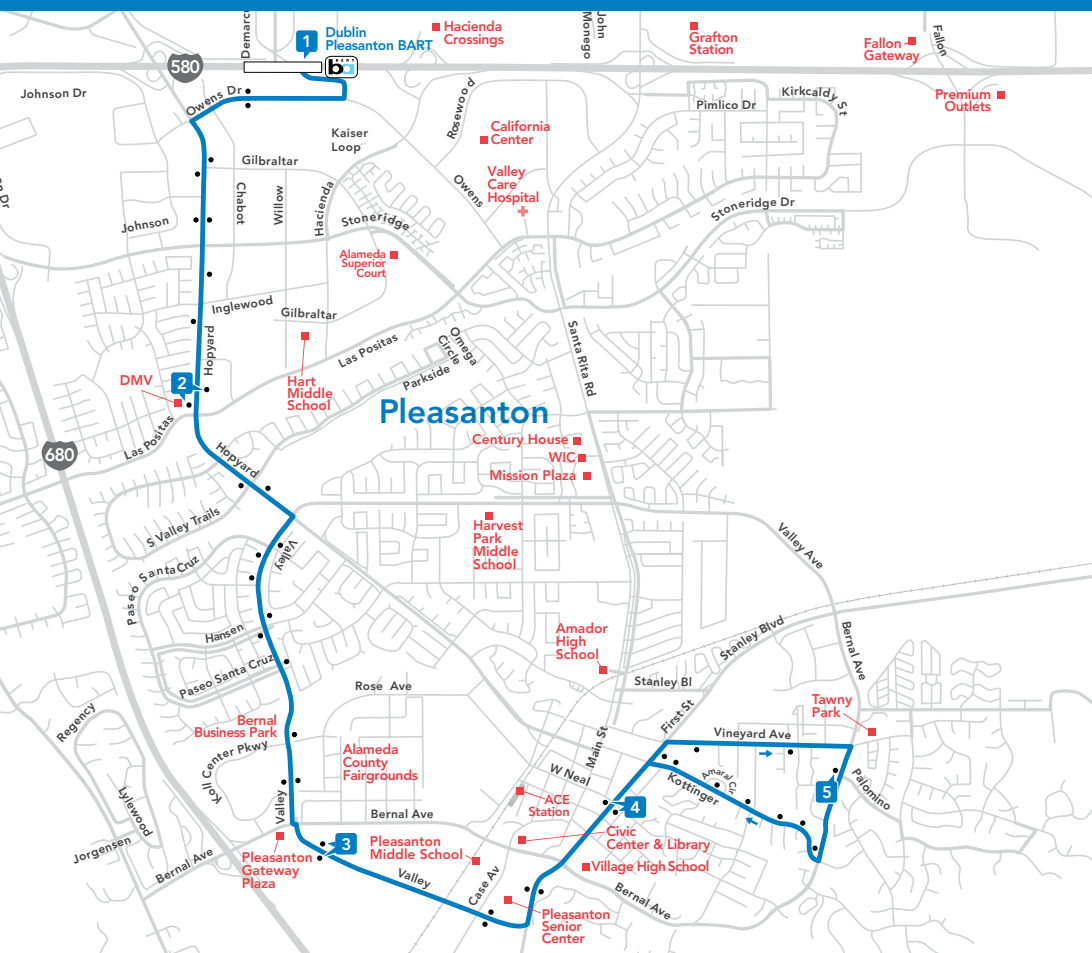

WEEKENDS

Times shown in **RED** are **SATURDAYS ONLY**

1 Dublin Pleasanton BART	2 Hopyard & Las Positas	3 Valley & Wild Rose	4 First & Neal	5 Bernal & Palomino	5 Bernal & Palomino	4 First & Neal	3 Valley & Wild Rose	2 Hopyard & Las Positas	1 Dublin Pleasanton BART
7:57	8:05	8:12	8:18	8:22	8:23	8:28	8:33	8:41	8:49
8:57	9:05	9:12	9:18	9:22	9:23	9:28	9:33	9:41	9:49
9:57	10:05	10:12	10:18	10:22	10:23	10:28	10:33	10:41	10:49
10:57	11:05	11:12	11:18	11:22	11:23	11:28	11:33	11:41	11:49
11:57	12:05	12:12	12:18	12:22	12:23	12:28	12:33	12:41	12:49
12:57	1:05	1:12	1:18	1:22	1:23	1:28	1:33	1:41	1:49
1:57	2:05	2:12	2:18	2:22	2:23	2:28	2:33	2:41	2:49
2:57	3:05	3:12	3:18	3:22	3:23	3:28	3:33	3:41	3:49
3:57	4:05	4:12	4:18	4:22	4:23	4:28	4:33	4:41	4:49
4:57	5:05	5:12	5:18	5:22	5:23	5:28	5:33	5:41	5:49
5:57	6:05	6:12	6:18	6:22	6:23	6:28	6:33	6:41	6:49
6:57	7:05	7:12	7:18	7:22	7:23	7:28	7:33	7:41	7:49
7:57	8:05	8:12	8:18	8:22	8:23	8:28	8:33	8:41	8:49
9:04	9:12	9:19	9:25	9:29	9:30	9:35	9:40	9:48	9:56

8 | Hopyard

- Regular Service
- Timepoint
- Bus Stop