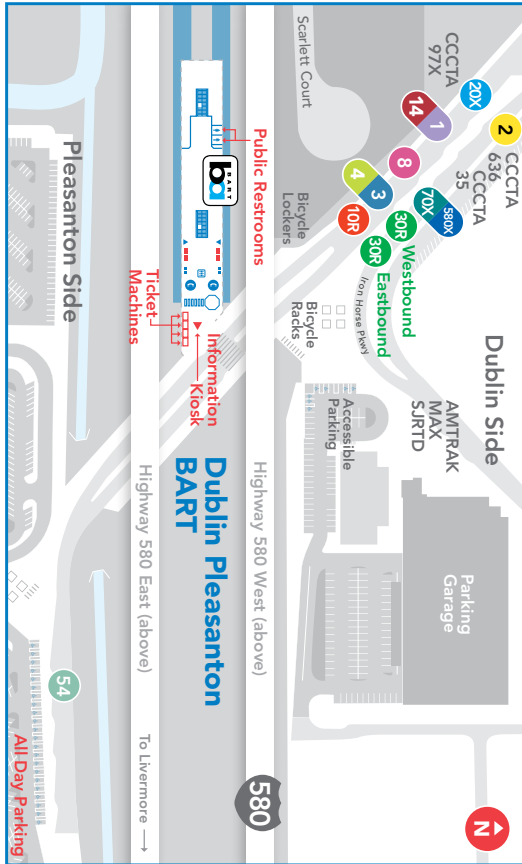

Effective March 23, 2024

Dublin Pleasanton BART

Cash Fares

$2.00 Regular Fare	$1.00 Senior/Disabled Fare

All buses accept Clipper®

For additional information on fares, passes, and programs

wheelsbus.com/fares

The following locations sell Wheels passes. Select retailers sell Clipper® cards. You can also purchase passes by mail, phone, or fax, with a Visa, Mastercard, or Discover card. For information or to purchase a pass by phone, call (925) 455-7555.

Livermore	
LAVTA Administrative Office	1362 Rutan Court, Suite 100 (925) 455-7555
Livermore Transit Center	2500 Railroad Ave (925) 455-7500
Livermore Senior Center	4444 East Ave (925) 373-5760
Safeway Market	4495 First Street (925) 455-2520
Safeway Market	1554 First Street (925) 455-5667

Pleasanton	
Pleasanton Senior Center	5353 Sunol Blvd (925) 931-5365
Safeway Market	1701 Santa Rita Rd (925) 417-5530
Safeway Market	6790 Bernal Ave (925) 846-8644

Dublin	
Safeway Market	7499 Dublin Blvd (915) 556-4034
Safeway Market	4440 Tassajara Road (925) 551-4710

Bus Riding Basics

- Arrive at your stop at least five minutes early.
- Buses stop at designated bus stops only.
- Use exact fare. Drivers do not carry change.
- Smoking, eating, drinking, and littering are strictly prohibited.
- Service animals are permitted on the bus. Other pets are permitted only if transported in a closed pet carrier.
- Use earphones with audio and video devices.
- All buses are wheelchair-lift or ramp equipped.
- Buses are equipped with bike racks, located on the front bumper.
- If the bike rack is full, bikes are allowed onboard, at driver's discretion.

ADA / Title VI

The Americans with Disabilities Act of 1990 (ADA) guarantees persons with disabilities full and equal access to the same services and accommodations that are available to people without disabilities.

Title VI is a section of the Civil Rights Act of 1964 requiring that "No person in the United States shall on the grounds of race, color or national origin, be excluded from participation in, be denied the benefits of, or be subjected to discrimination under any program or activity receiving federal financial assistance." If you believe that you have received discriminatory treatment by Wheels on the basis of your race, color or national origin, you have the right to file a complaint with the Wheels Title VI Coordinator. For more information, call (925) 455-7500.

8 Hopyard

Dublin Pleasanton BART, Hopyard, Valley, Downtown Pleasanton, Kottinger Park

Days of Operation
Weekdays | Weekends
Trip planning with Transit®

Download app

Customer Service
wheelsbus.com
(925) 455-7500