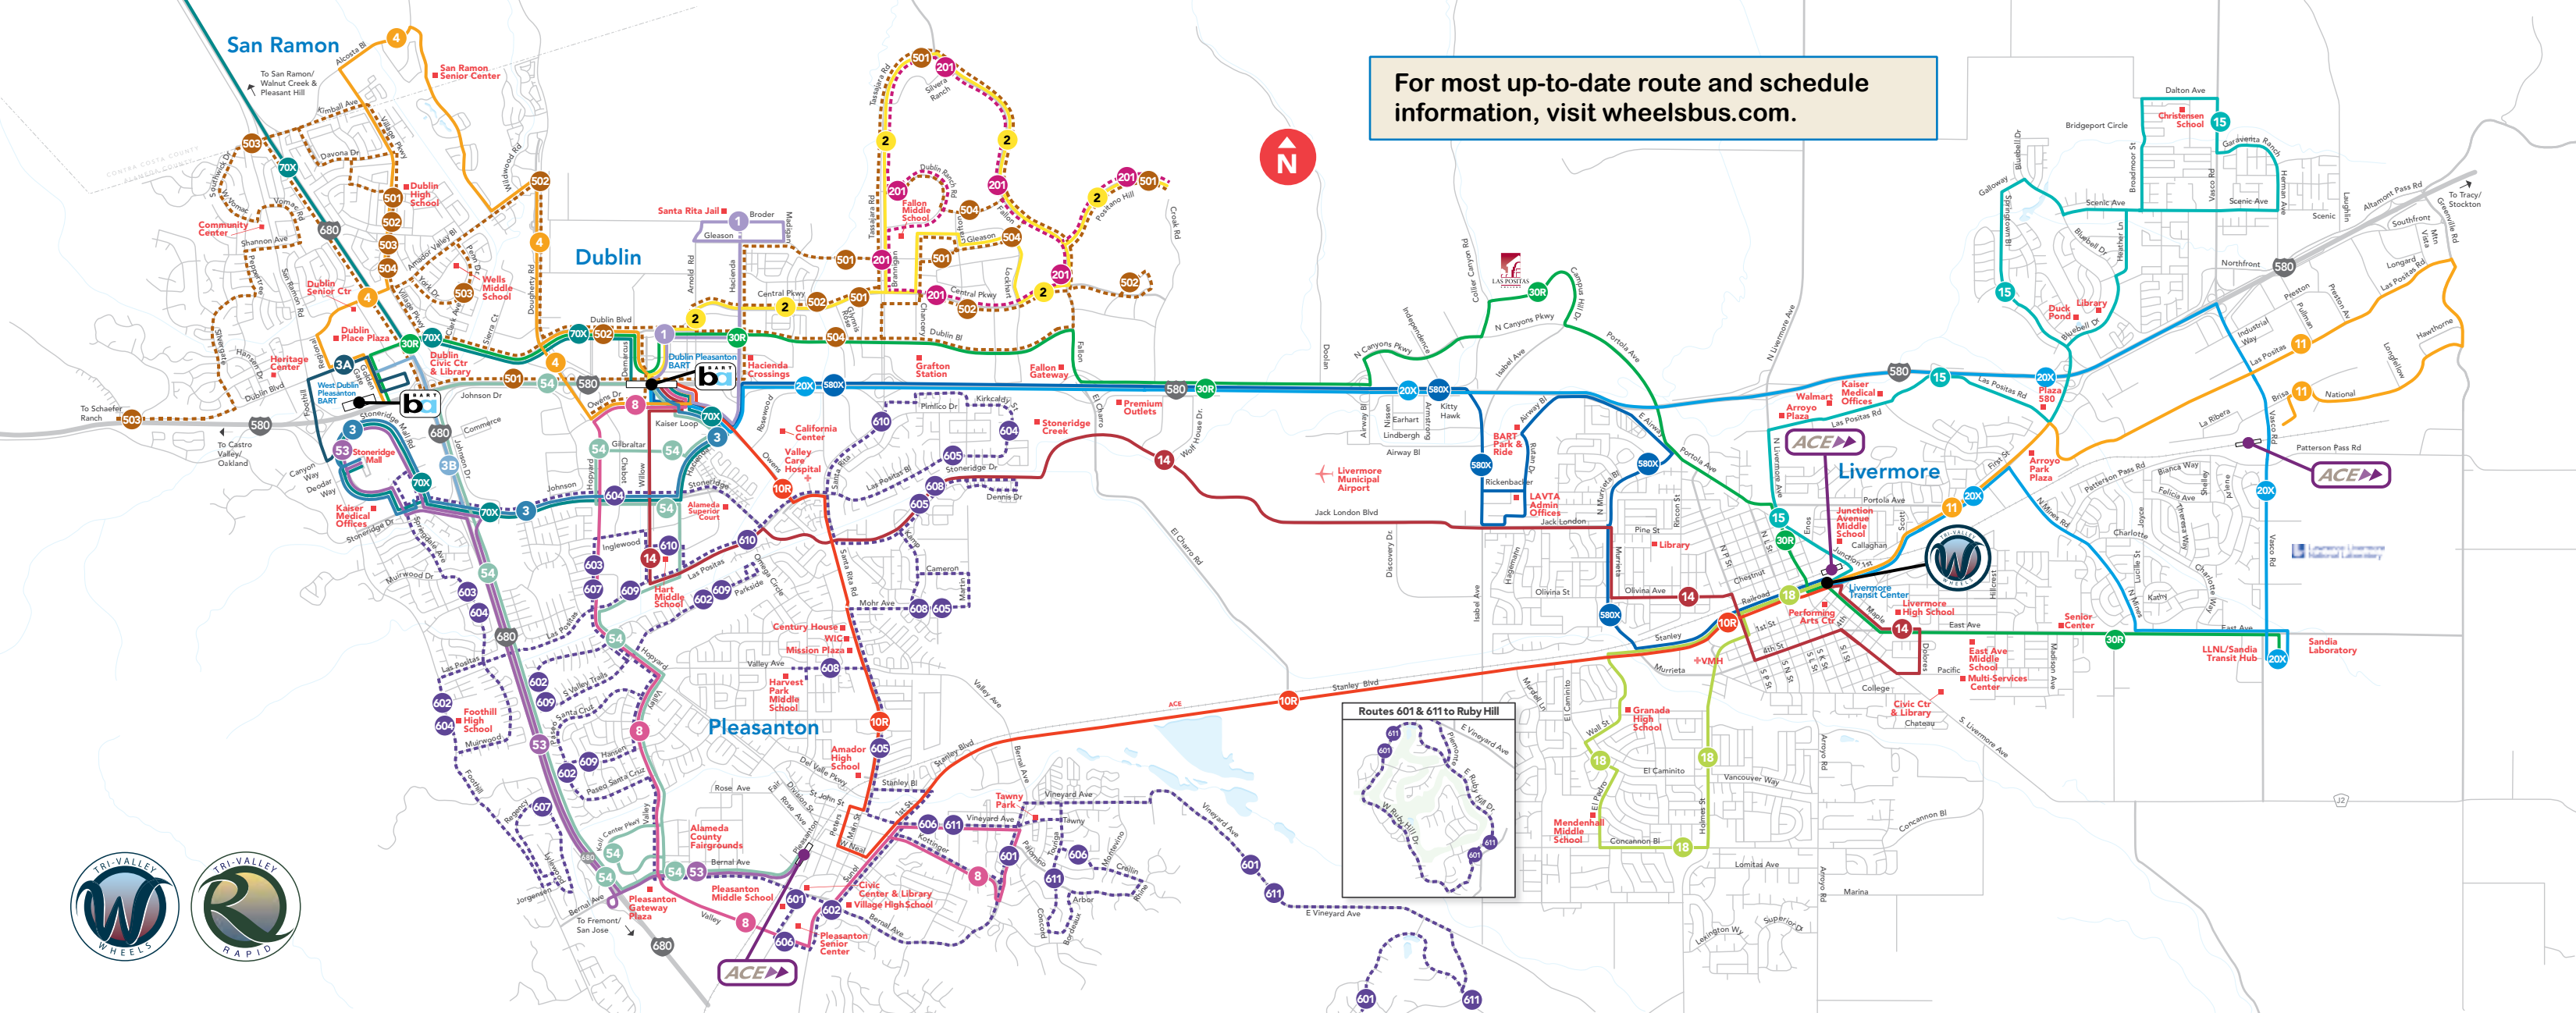

# System Map Legend

- |  |           |  |           |  |            |  |  |
|--|-----------|--|-----------|--|------------|--|--|
|  | Route 1   |  | Route 11  |  | Route 53   |  | Route 201  |
|  | Route 2   |  | Route 14  |  | Route 54   |  | Routes 501-504<br>501, 502, 503, 504                                       |
|  | Route 3   |  | Route 15  |  | Route 70X  |  | Routes 601-611<br>601, 602, 603, 604, 605, 606,<br>607, 608, 609, 610, 611 |
|  | Route 4   |  | Route 18  |  | Route 580X |  |  |
|  | Route 8   |  | Route 20X |  |            |  |  |
|  | Route 10R |  | Route 30R |  |            |  |  |