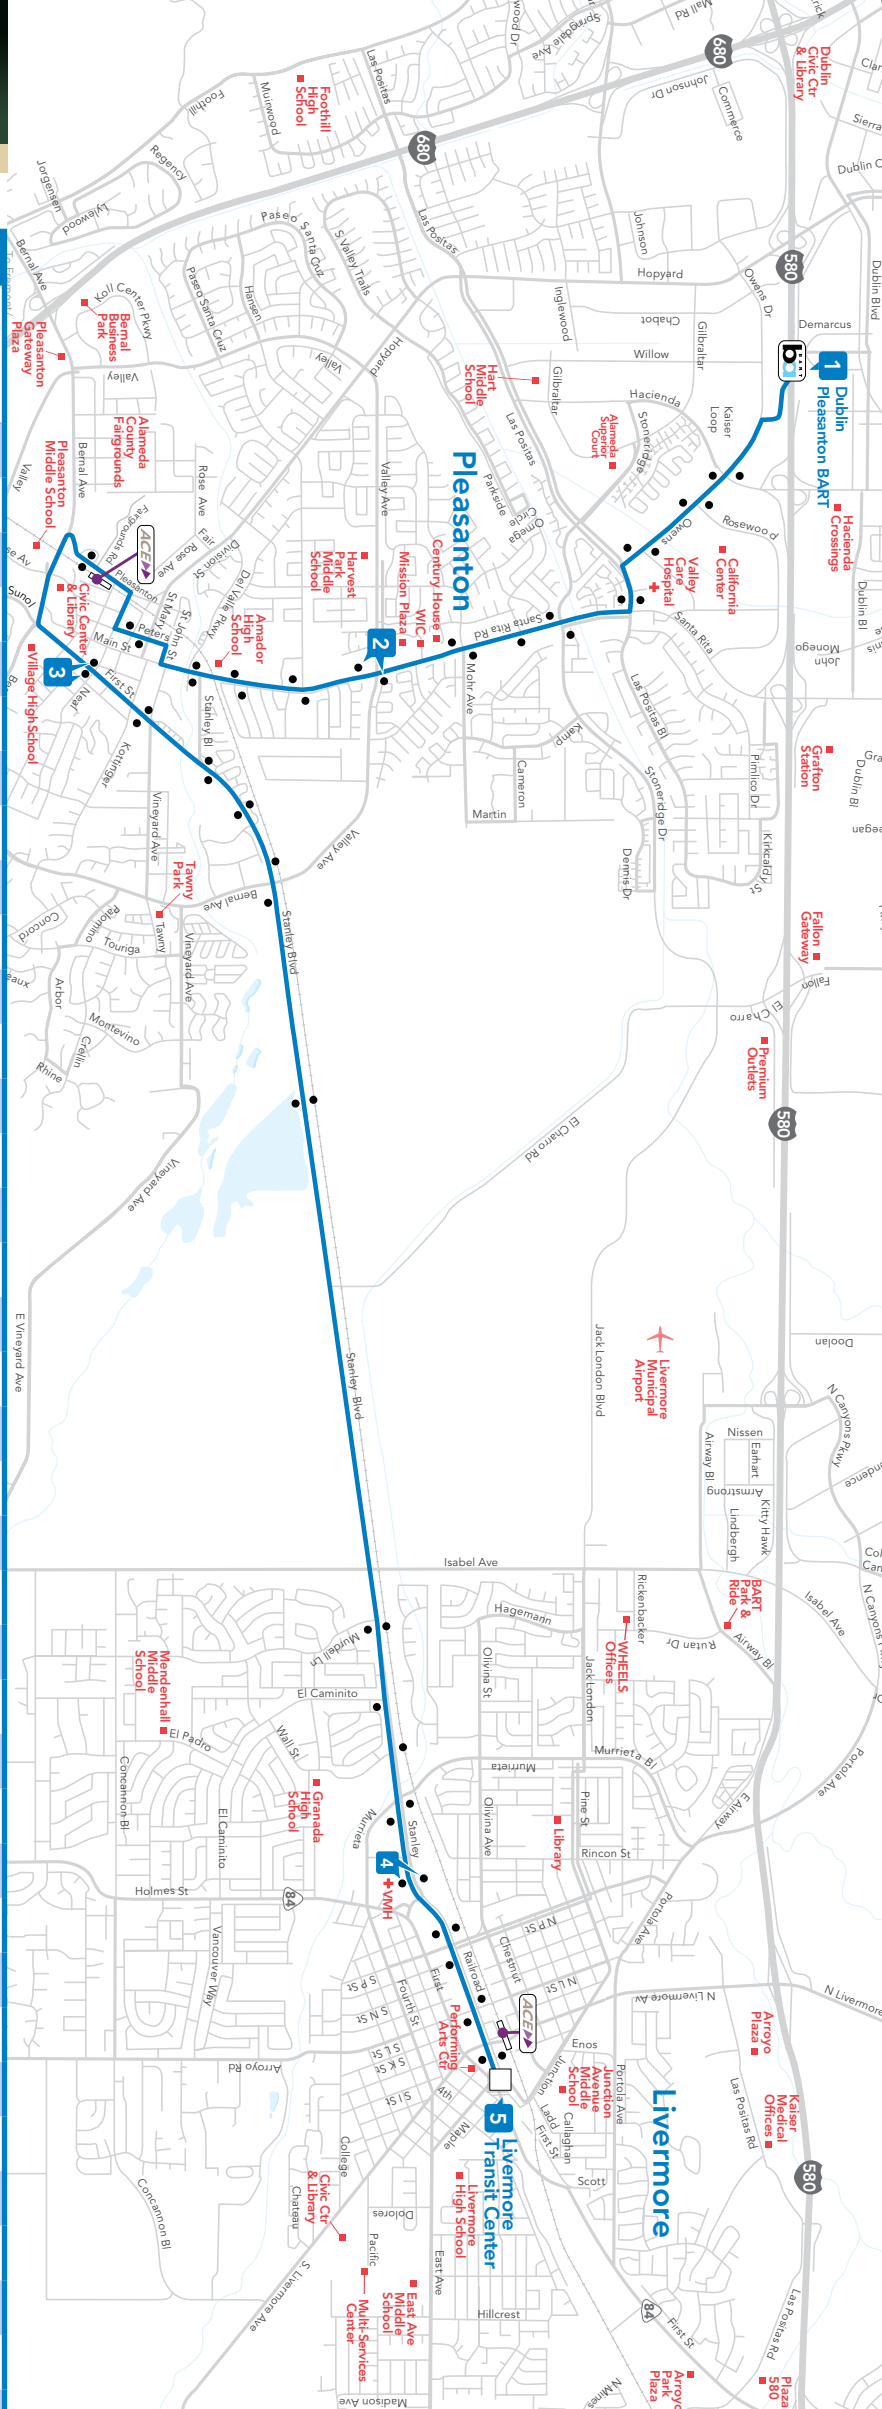

## Station Maps & Fares

# 10R Pleasanton-Livermore

Livermore Transit Center, Stanley Blvd, Downtown Pleasanton, Santa Rita, Dublin Pleasanton BART

Days of Operation  
Weekdays | Weekends  
Trip planning with Transit®

Download app

# 10R | Pleasanton-Livermore

PM times are shown in bold

# 10R | Pleasanton-Livermore

-  Regular Service
-  Timepoint
-  Bus Stop