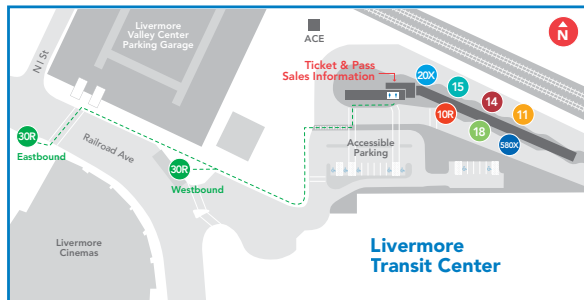

## Station Maps & Fares

### Dublin Pleasanton BART

### Livermore Transit Center

# 10R Pleasanton-Livermore

Livermore Transit Center, Stanley Blvd, Downtown Pleasanton, Santa Rita, Dublin Pleasanton BART

Days of Operation  
Weekdays | Weekends  
Trip planning with Transit®

Download app