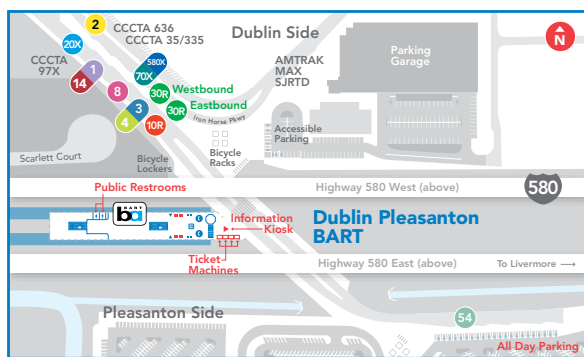

## Station Maps & Fares

### Dublin Pleasanton BART

### Livermore Transit Center

# 10R Pleasanton-Livermore

Livermore Transit Center, Stanley Blvd, Downtown Pleasanton, Santa Rita, Dublin Pleasanton BART

Days of Operation  
Weekdays | Weekends  
Trip planning with Transit®

Download app