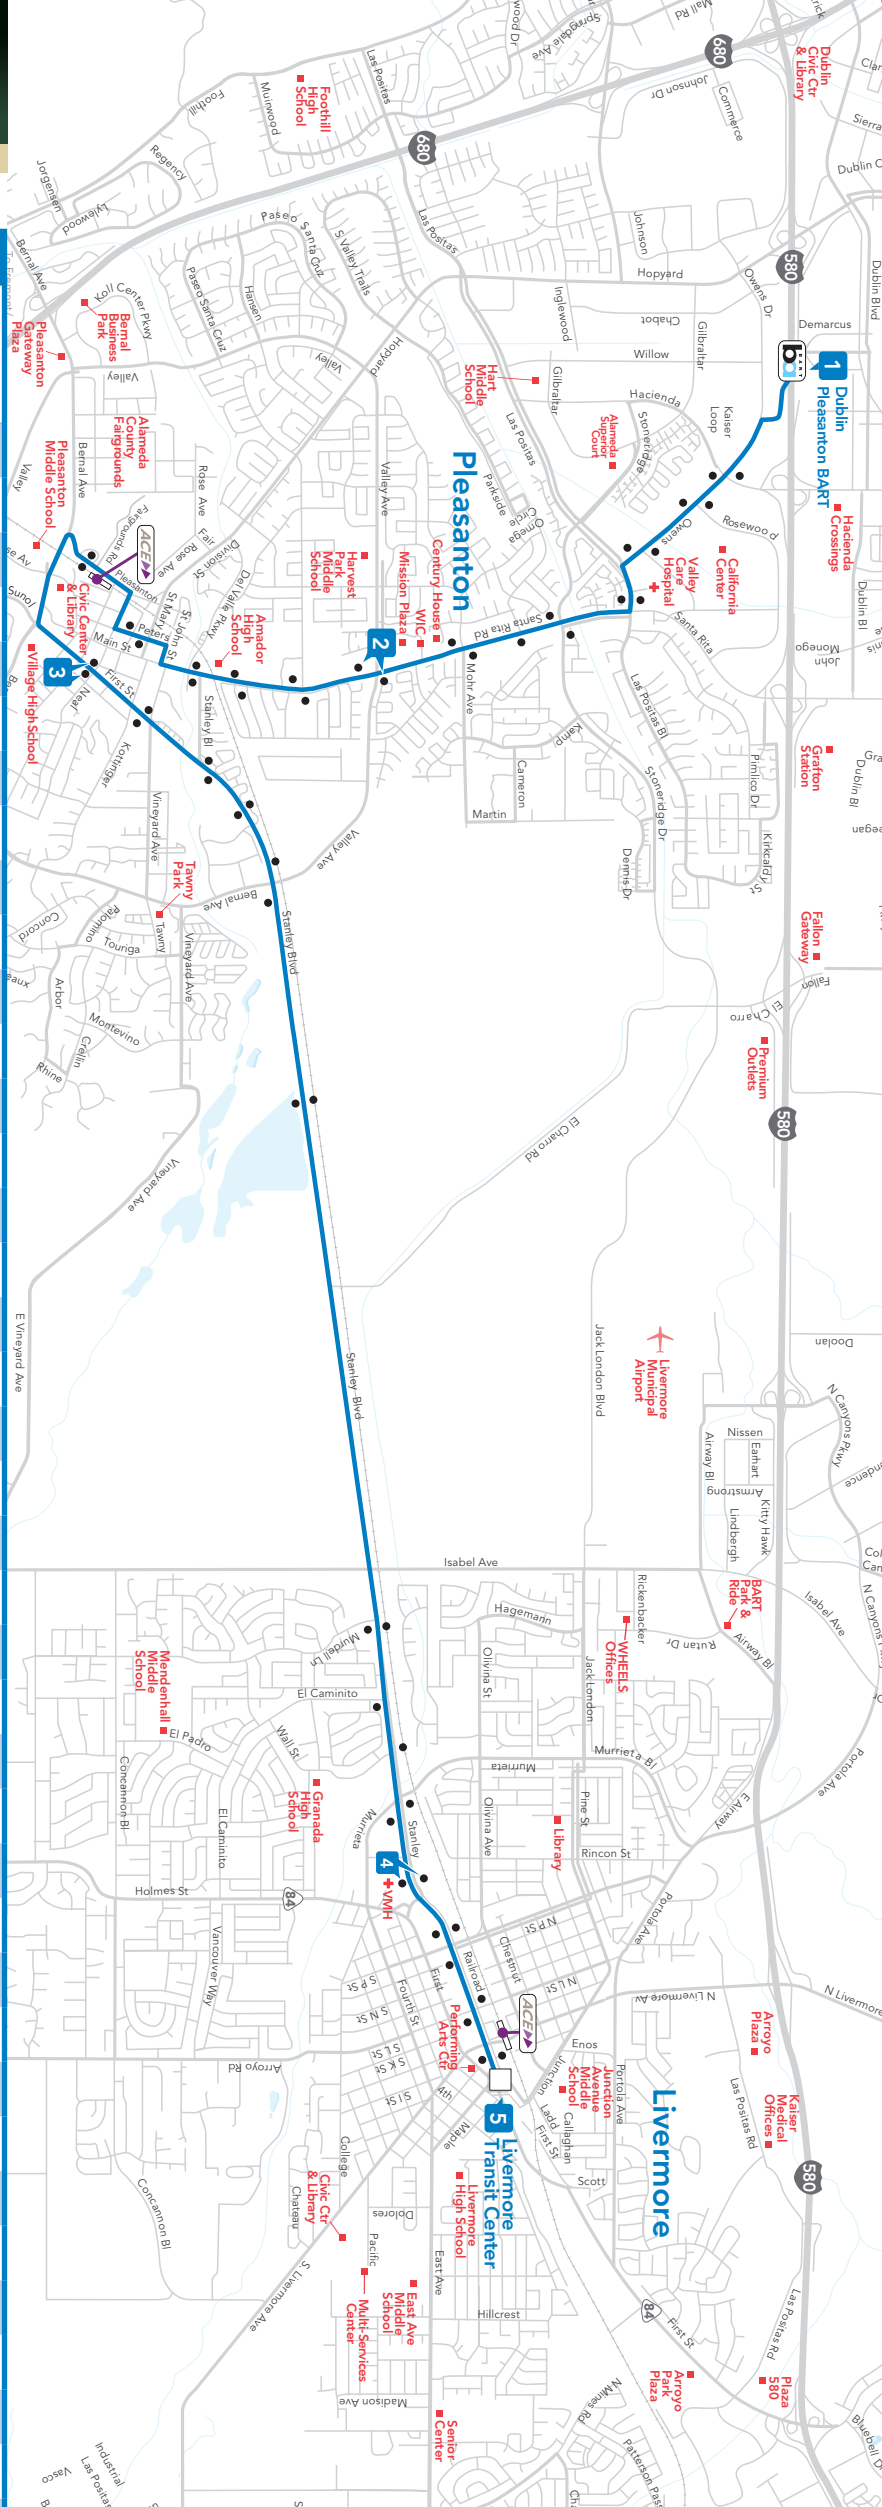

Timepoint

Bus Stop

Regular Service

10R | Pleasanton-Livermore