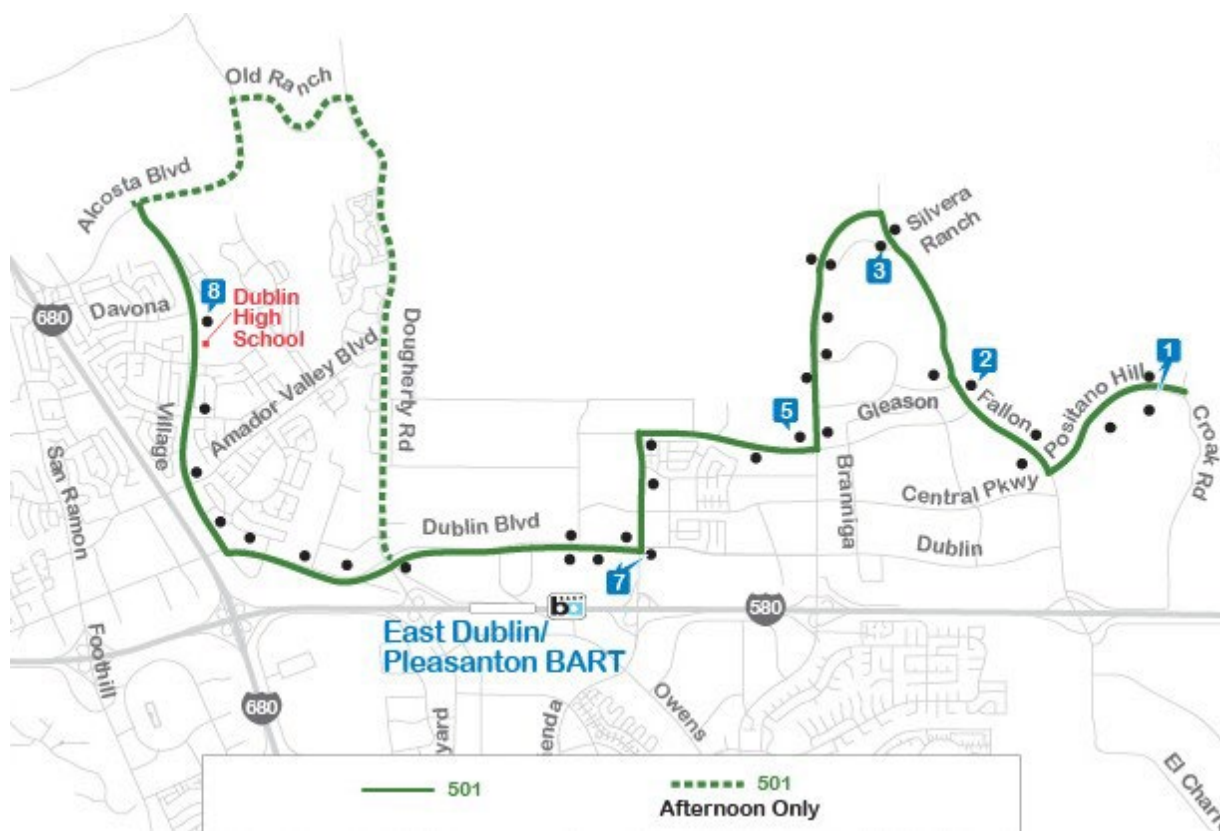

Route 501

Positano Hill/Dublin High School

Summer 2026

Morning						
1	2	3	5	7	8	1
Positano & Valentano	Fallon & Antone	Fallon & Silvera Ranch	Gleason & Tassajara	Dublin & Hacienda	Dublin High School	Positano & Valentano
8:13 AM	8:16 AM	8:19 AM	8:25 AM	8:31 AM	8:41 AM	8:13 AM

Afternoon						
8	7	6	5	3	2	8
Dublin High School	Dublin & Hacienda	Gleason & Tassajara	Fallon & Silvera Ranch	Fallon & Antone	Positano & Valentano	Dublin High School
12:15 PM	12:32 PM	12:38 PM	12:44 PM	12:47 PM	12:50 PM	12:15 PM

No service on June 19 and July 4.